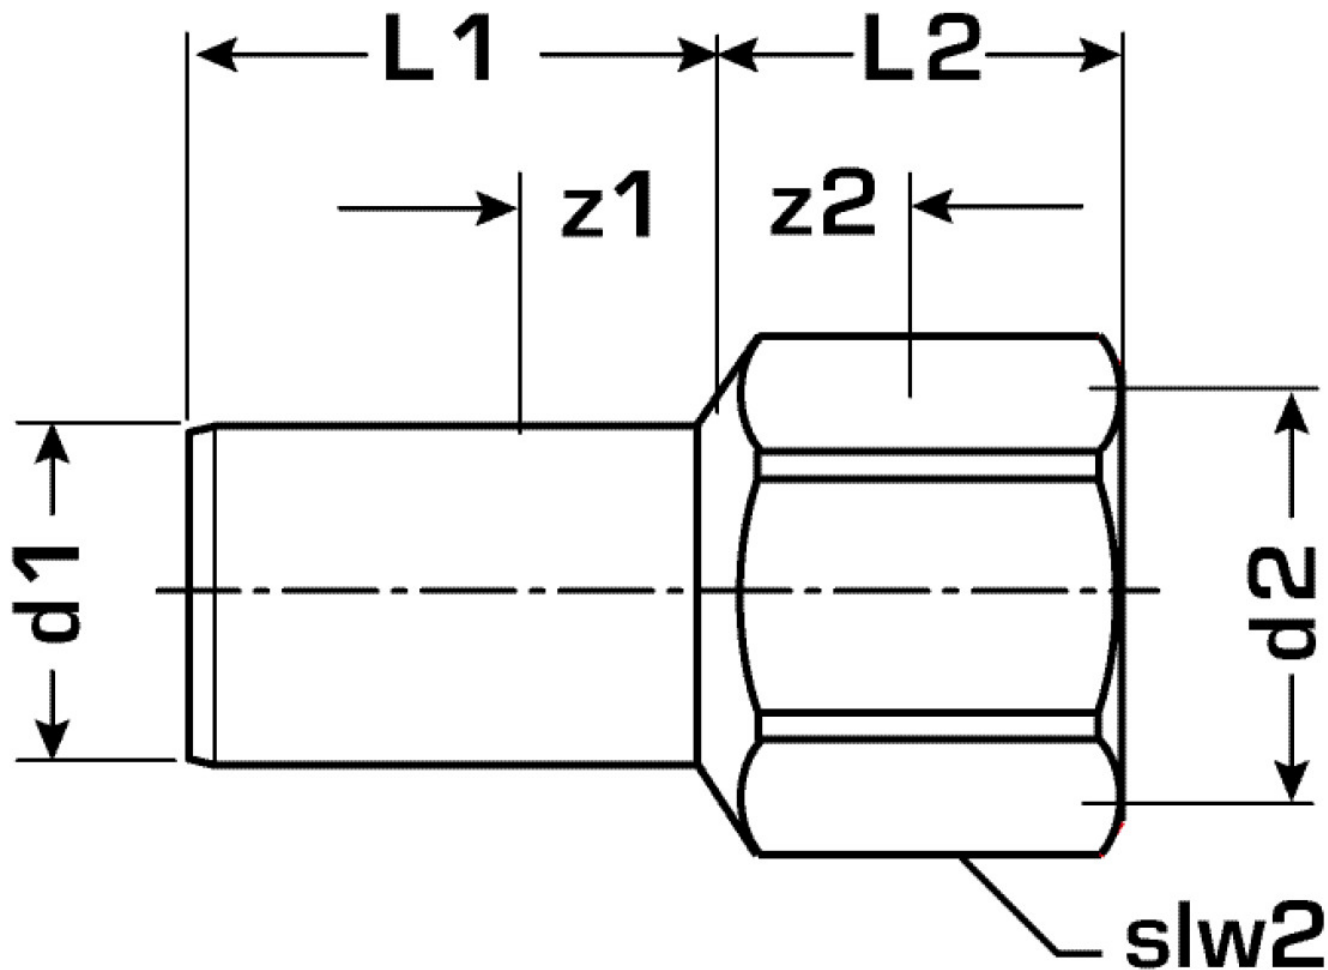

COPPER FIX

COF454 COPPERFIX copper press straight connector female 15x1/2"

52705B02

Areas of application

Straight connector with female thread conforming to EN 10226-1 made of red brass with pipe dimension

Approvals:

Specifications

Article information

port 1	Zapfen/Rohrende
port 2	Innengewinde zylindrisch BSPT-Rp (ISO 7-1 / EN 10226-1)
execution	1-part
design	gerade

Product information

VPE1	10,00 SA1
VPE2	150,00 KT1
weight	0,044 KGM
text	COPPERFIX copper press straight connector female
INTRNR	74122000
main material group	COPPERFIX
material group	KUPFER pressfittings
code	COF454

Art. No	label	d2	d1 mm	L1 mm	L2 mm	z1 mm	z2 mm	slw2 mm
52705B02	15x1/2"	1/2" (15)	15	30	18	10	3	22