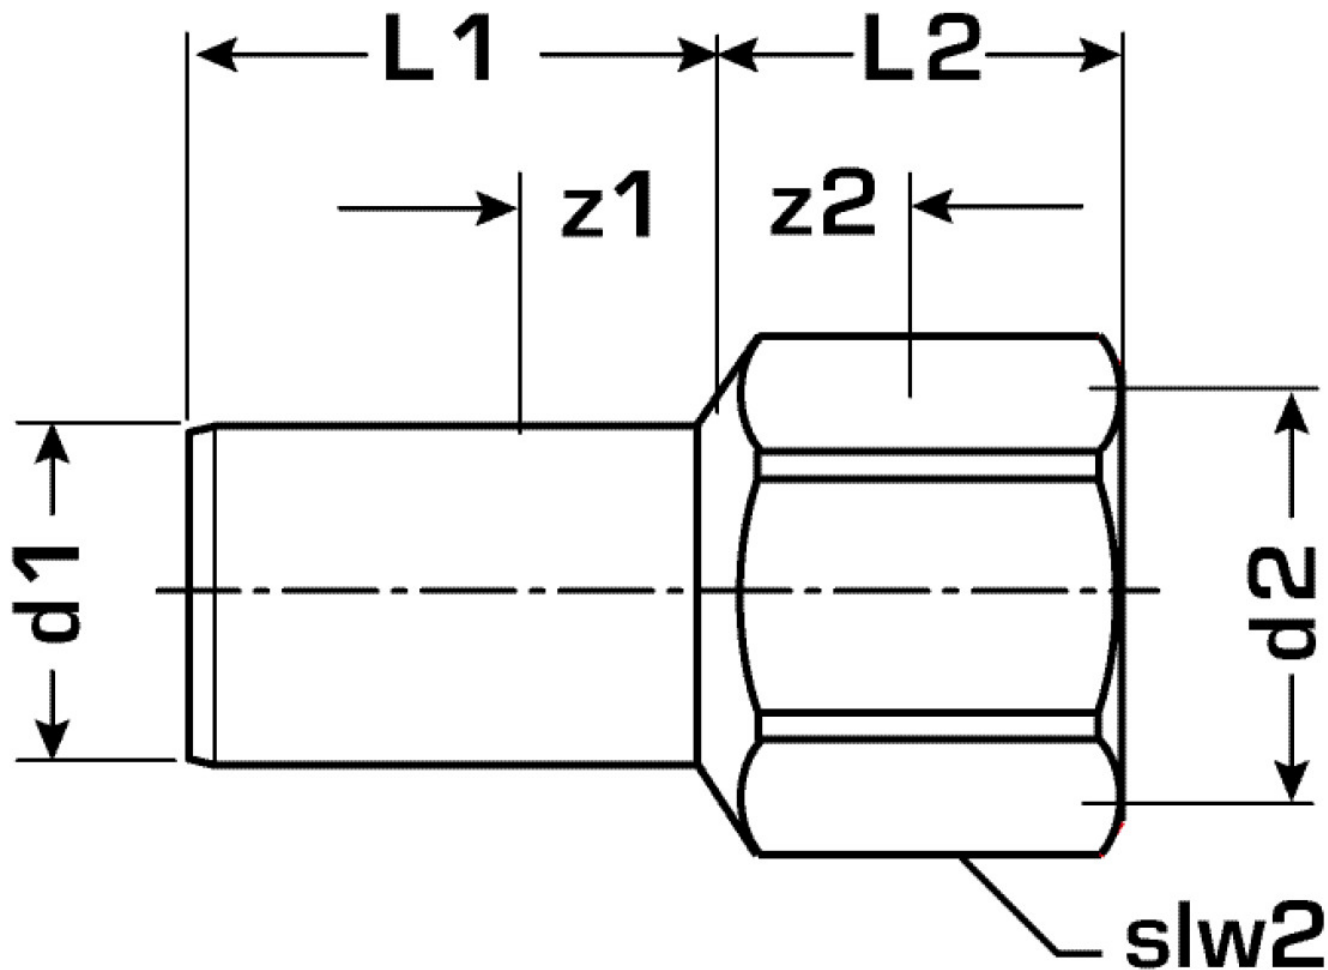

# COPPER FIX

COF454 COPPERFIX copper press straight connector female 18x3/4"

52705C04

## Areas of application

Straight connector with female thread conforming to EN 10226-1 made of red brass with pipe dimension

## Article information

port 1	Zapfen/Rohrende
port 2	Innengewinde zylindrisch BSPT-Rp (ISO 7-1 / EN 10226-1)
execution	1-part
design	gerade

Art. No	label	d2	d1 mm	L1 mm	L2 mm	z1 mm	z2 mm	slw2 mm
52705C04	18x3/4"	3/4 Zoll (20)	18	30	20	10	3	30