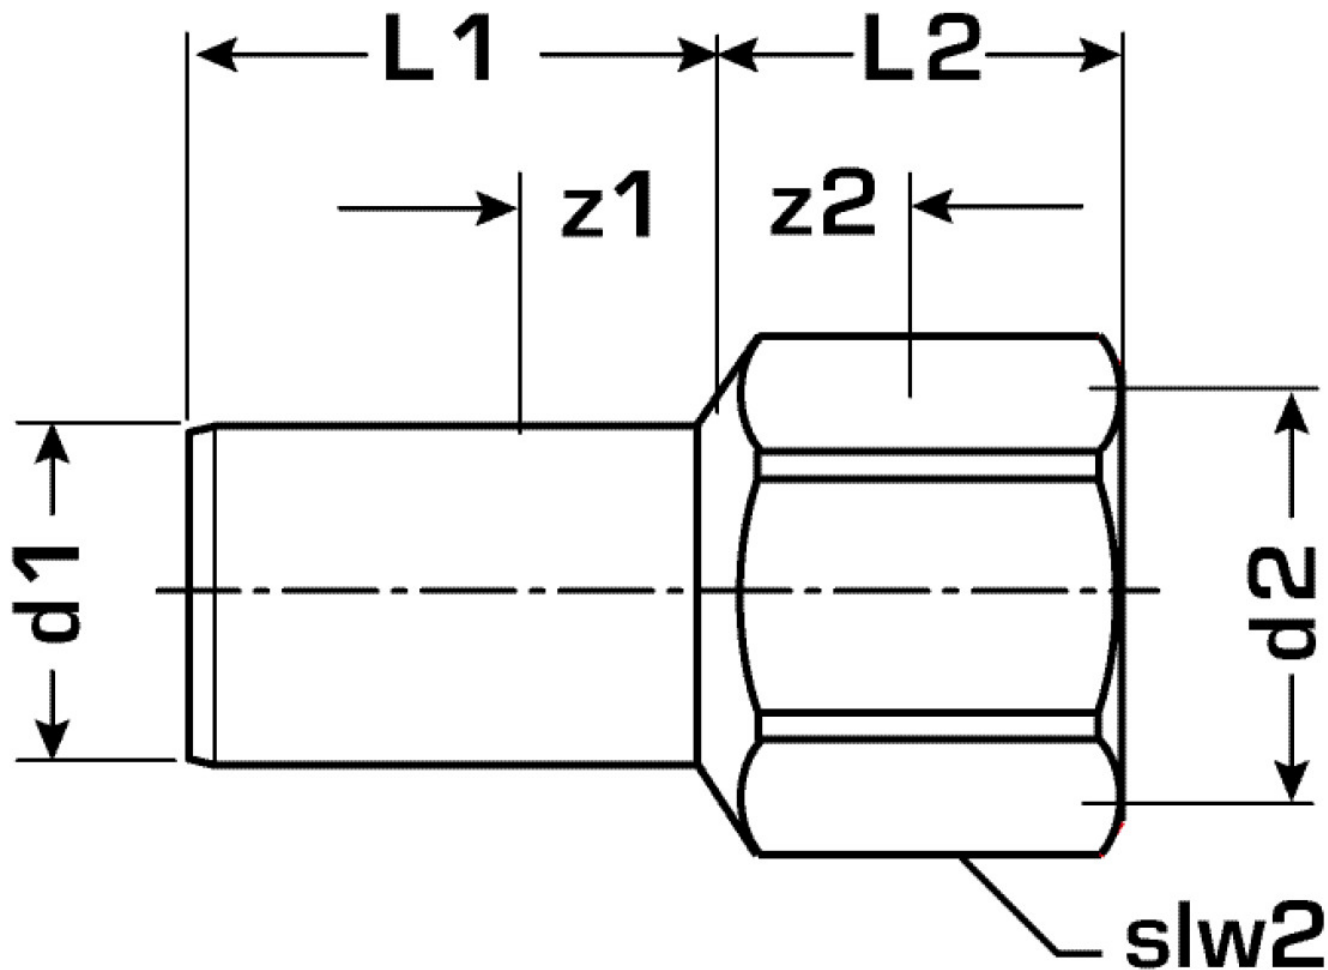

COPPER FIX

COF454 COPPERFIX copper press straight connector female 22x1/2"

52705D02

Areas of application

Straight connector with female thread conforming to EN 10226-1 made of red brass with pipe dimension

Approvals:

Specifications

Article information

| | |
|-----------|---|
| port 1 | Zapfen/Rohrende |
| port 2 | Innengewinde zylindrisch BSPT-Rp (ISO 7-1 / EN 10226-1) |
| execution | 1-part |
| design | gerade |

Product information

| | |
|---------------------|--|
| VPE1 | 10,00 SA1 |
| VPE2 | 100,00 KT1 |
| weight | 0,054 KGM |
| text | COPPERFIX copper press straight connector female |
| INTRNR | 74122000 |
| main material group | COPPERFIX |
| material group | KUPFER pressfittings |
| code | COF454 |

| Art. No | label | d2 | d1 mm | L1 mm | L2 mm | z1 mm | z2 mm | slw2 mm |
|----------|---------|-----------|-------|-------|-------|-------|-------|---------|
| 52705D02 | 22x1/2" | 1/2" (15) | 22 | 30 | 17 | 9 | 2 | 22 |