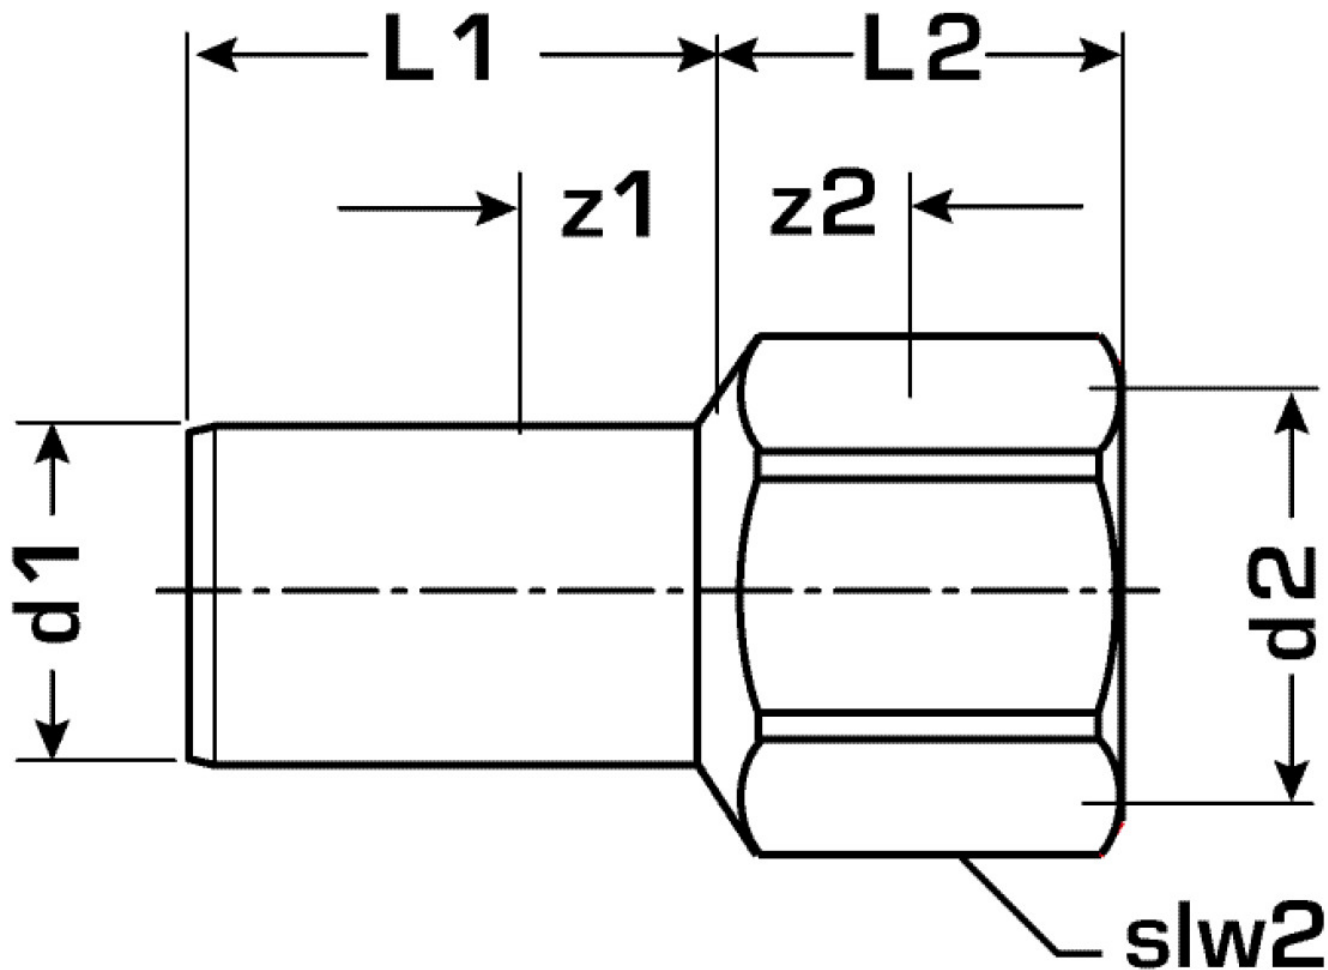

COPPER FIX

COF454 COPPERFIX copper press straight connector female 22x3/4"

52705D04

Areas of application

Straight connector with female thread conforming to EN 10226-1 made of red brass with pipe dimension

Approvals:

Specifications

Article information

port 1	Zapfen/Rohrende
port 2	Innengewinde zylindrisch BSPT-Rp (ISO 7-1 / EN 10226-1)
execution	1-part
design	gerade

Product information

VPE1	10,00 SA1
VPE2	100,00 KT1
weight	0,069 KGM
text	COPPERFIX copper press straight connector female
INTRNR	74122000
main material group	COPPERFIX
material group	KUPFER pressfittings
code	COF454

Art. No	label	d2	d1 mm	L1 mm	L2 mm	z1 mm	z2 mm	slw2 mm
52705D04	22x3/4"	3/4 Zoll (20)	22	30	19	9	3	30