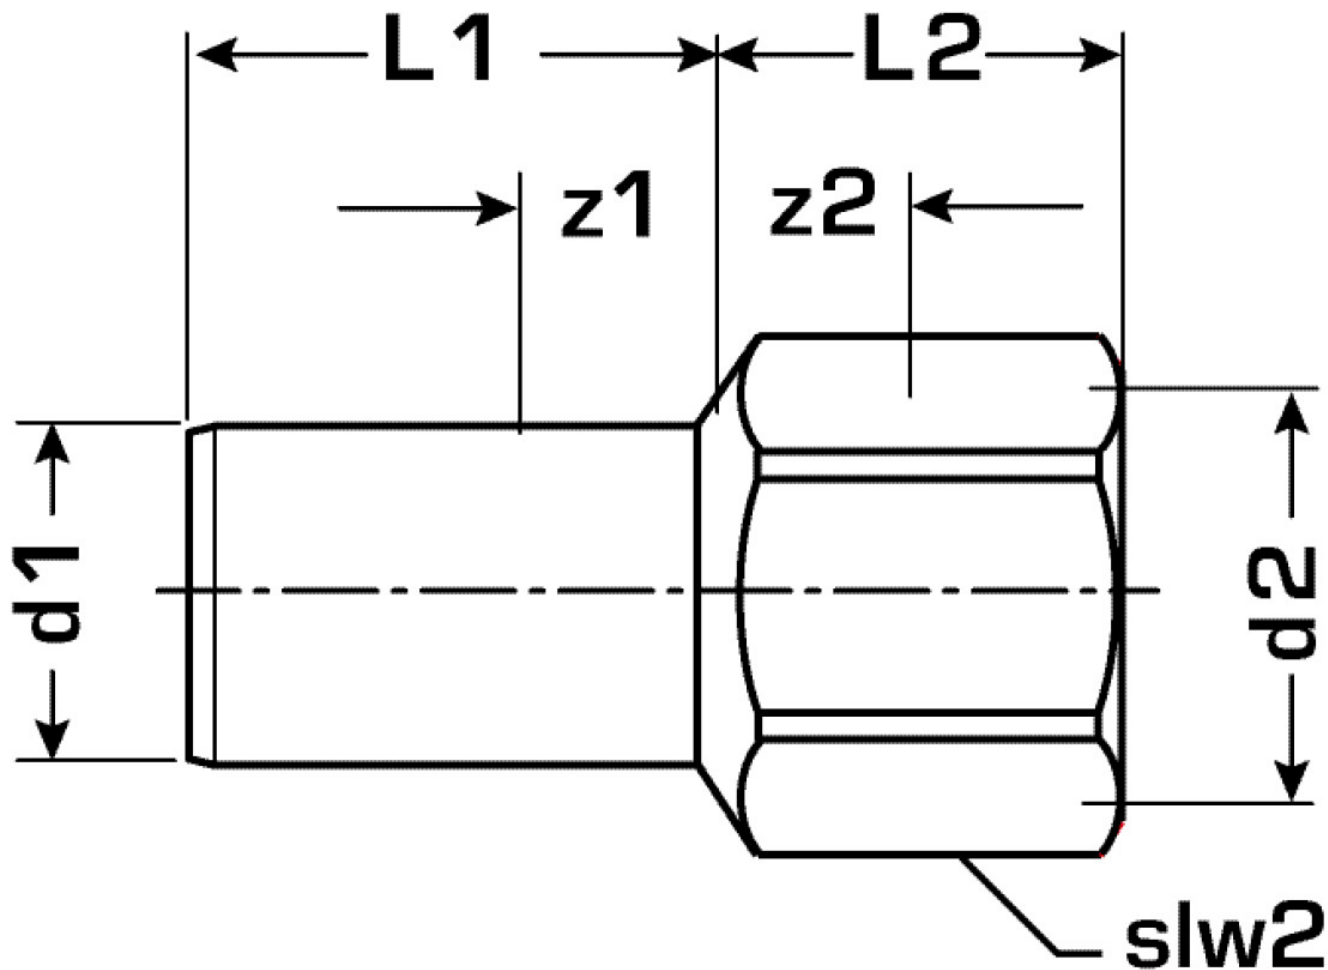

COPPER FIX

COF454 COPPERFIX copper press straight connector female 28x1"

52705E05

Areas of application

Straight connector with female thread conforming to EN 10226-1 made of red brass with pipe dimension

Approvals:

Specifications

Article information

port 1	Zapfen/Rohrende
port 2	Innengewinde zylindrisch BSPT-Rp (ISO 7-1 / EN 10226-1)
execution	1-part
design	gerade

Product information

VPE1	5,00 SA1
VPE2	50,00 KT1
weight	0,104 KGM
text	COPPERFIX copper press straight connector female
INTRNR	74122000
main material group	COPPERFIX
material group	KUPFER pressfittings
code	COF454

Art. No	label	d2	d1 mm	L1 mm	L2 mm	z1 mm	z2 mm	slw2 mm
52705E05	28x1"	1"	28	32	22	9	3	37