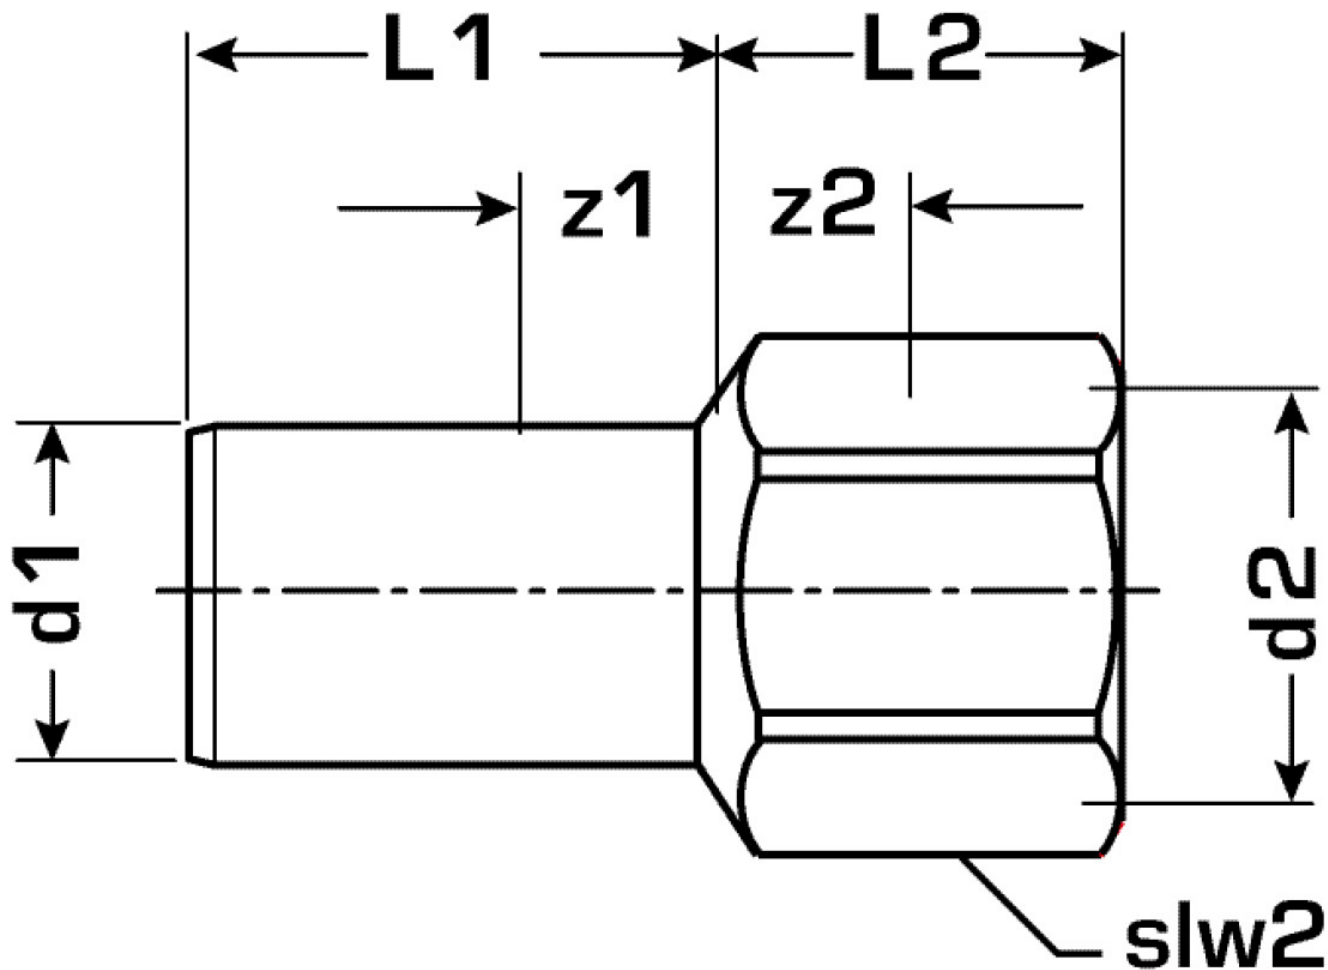

## Areas of application

Straight connector with female thread conforming to EN 10226-1 made of red brass with pipe dimension

## Article information

|           |   |
|-----------|---|
| port 1    | Zapfen/Rohrende   |
| port 2    | Innengewinde zylindrisch BSPT-Rp (ISO 7-1 / EN 10226-1) |
| execution | 1-part  |
| design    | gerade  |

## Product information

|                     |  |
|---------------------|--|
| VPE1                | 1,00 SA1   |
| VPE2                | 15,00 KT1  |
| weight              | 0,157 KGM  |
| text                | COPPERFIX copper press straight connector female |
| INTRNR              | 74122000   |
| main material group | COPPERFIX  |
| material group      | KUPFER pressfittings                             |
| code                | COF454   |

| Art. No  | label   | d2     | d1 mm | L1 mm | L2 mm | z1 mm | z2 mm | slw2 mm |
|----------|---------|--------|-------|-------|-------|-------|-------|---------|
| 52705F06 | 35x5/4" | 1 1/4" | 35    | 35    | 25    | 9     | 4     | 46      |