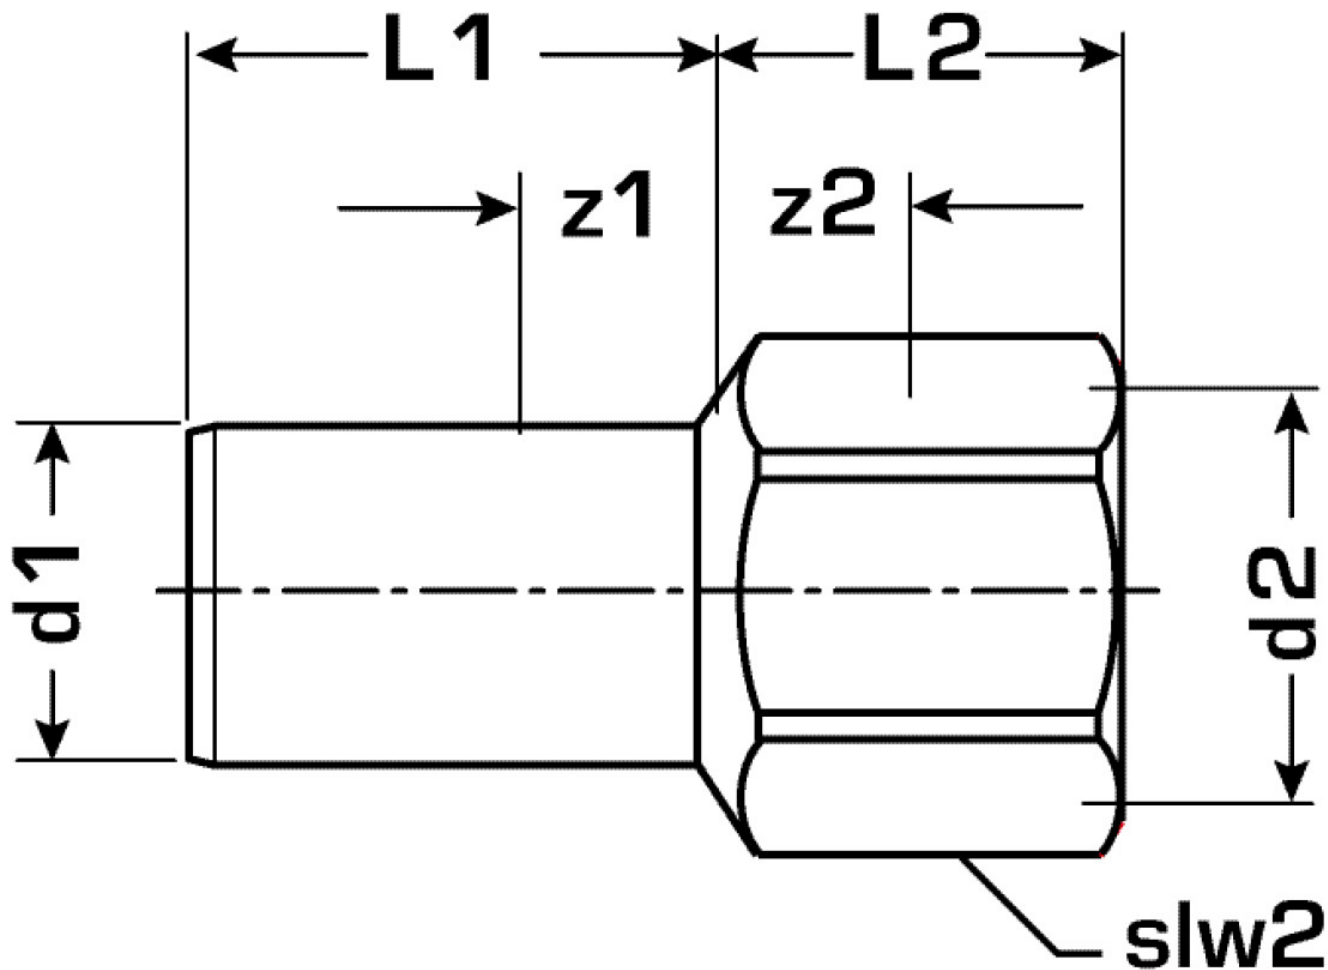

COPPER FIX

COF454 COPPERFIX copper press straight connector female 54x2"

52705H09

Areas of application

Straight connector with female thread conforming to EN 10226-1 made of red brass with pipe dimension

Approvals:

Specifications

Article information

port 1	Zapfen/Rohrende
port 2	Innengewinde zylindrisch BSPT-Rp (ISO 7-1 / EN 10226-1)
execution	1-part
design	gerade

Product information

VPE1	1,00 SA1
VPE2	10,00 KT1
weight	0,379 KGM
text	COPPERFIX copper press straight connector female
INTRNR	74122000
main material group	COPPERFIX
material group	KUPFER pressfittings
code	COF454

Art. No	label	d2	d1 mm	L1 mm	L2 mm	z1 mm	z2 mm	slw2 mm
52705H09	54x2"	2"	54	56	30	21	4	65