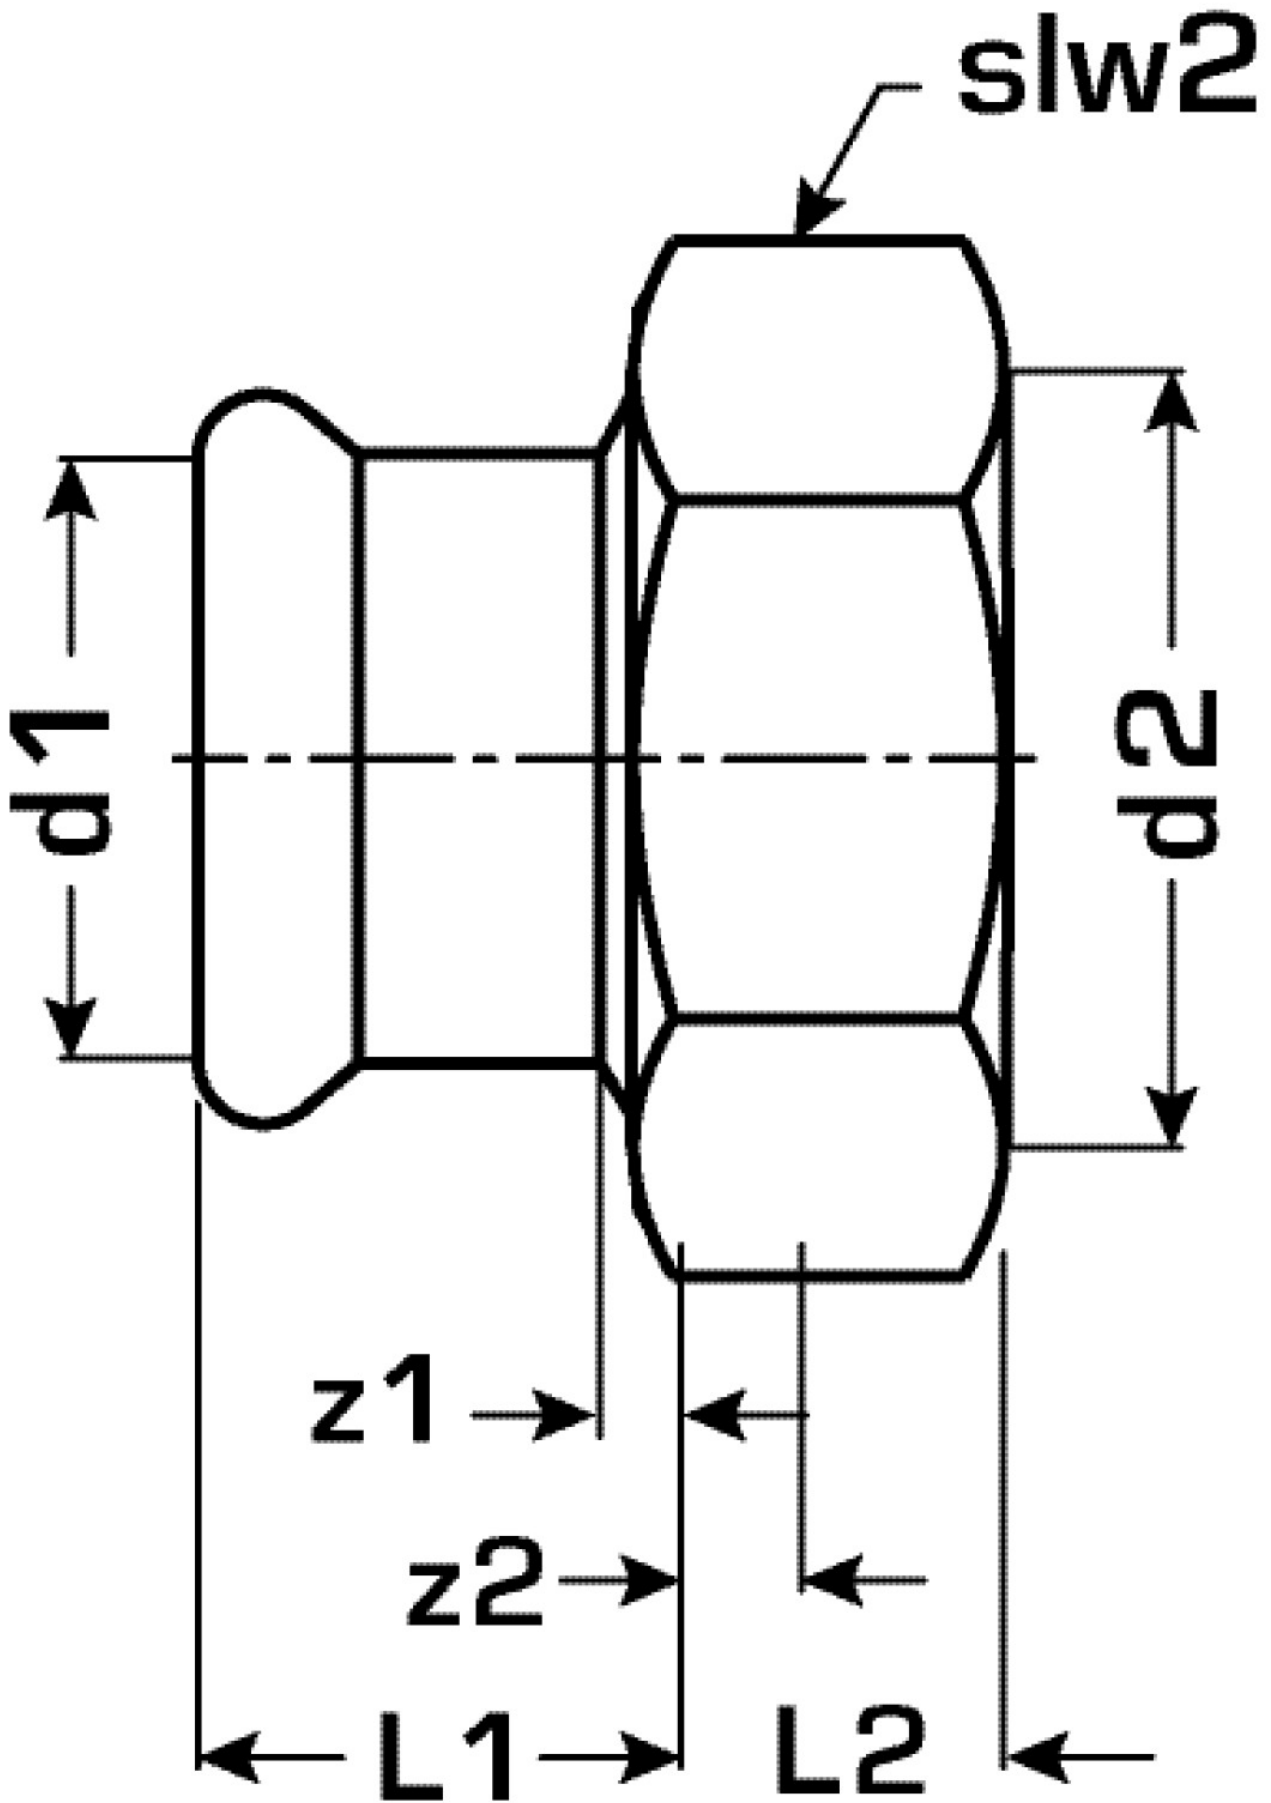

COPPER FIX

COF455 COPPERFIX copper press-fit screw fitting with female thread 15x3/4"

52703B04

Areas of application

Press-adapter female screw union to connect to fittings, made of red brass, incl. EPDM sealing components, "leak before pressed"

Press contour: M

Approvals:

Specifications

Article information

port 1	Pressmuffe
port 2	Innengewinde zylindrisch (BSPP)
execution	2-part
design	gerade
press contour	M

Product information

VPE1	5,00 SA1
VPE2	100,00 KT1
weight	0,075 KGM
text	COPPERFIX copper press-fit screw fitting with female thread
INTRNR	74122000
main material group	COPPERFIX
material group	KUPFER pressfittings
code	COF455

Art. No	label	d2	d1 mm	L1 mm	L2 mm	z1 mm	z2 mm	slw2 mm
52703B04	15x3/4"	3/4 Zoll (20)	15	30	11	10	3	30

KE KELIT GmbH

A 4020 Linz, Ignaz-Mayer-Straße 17, Austria, Europe

PHONE +43 (0) 50 779 **E-MAIL** office@kekelit.com