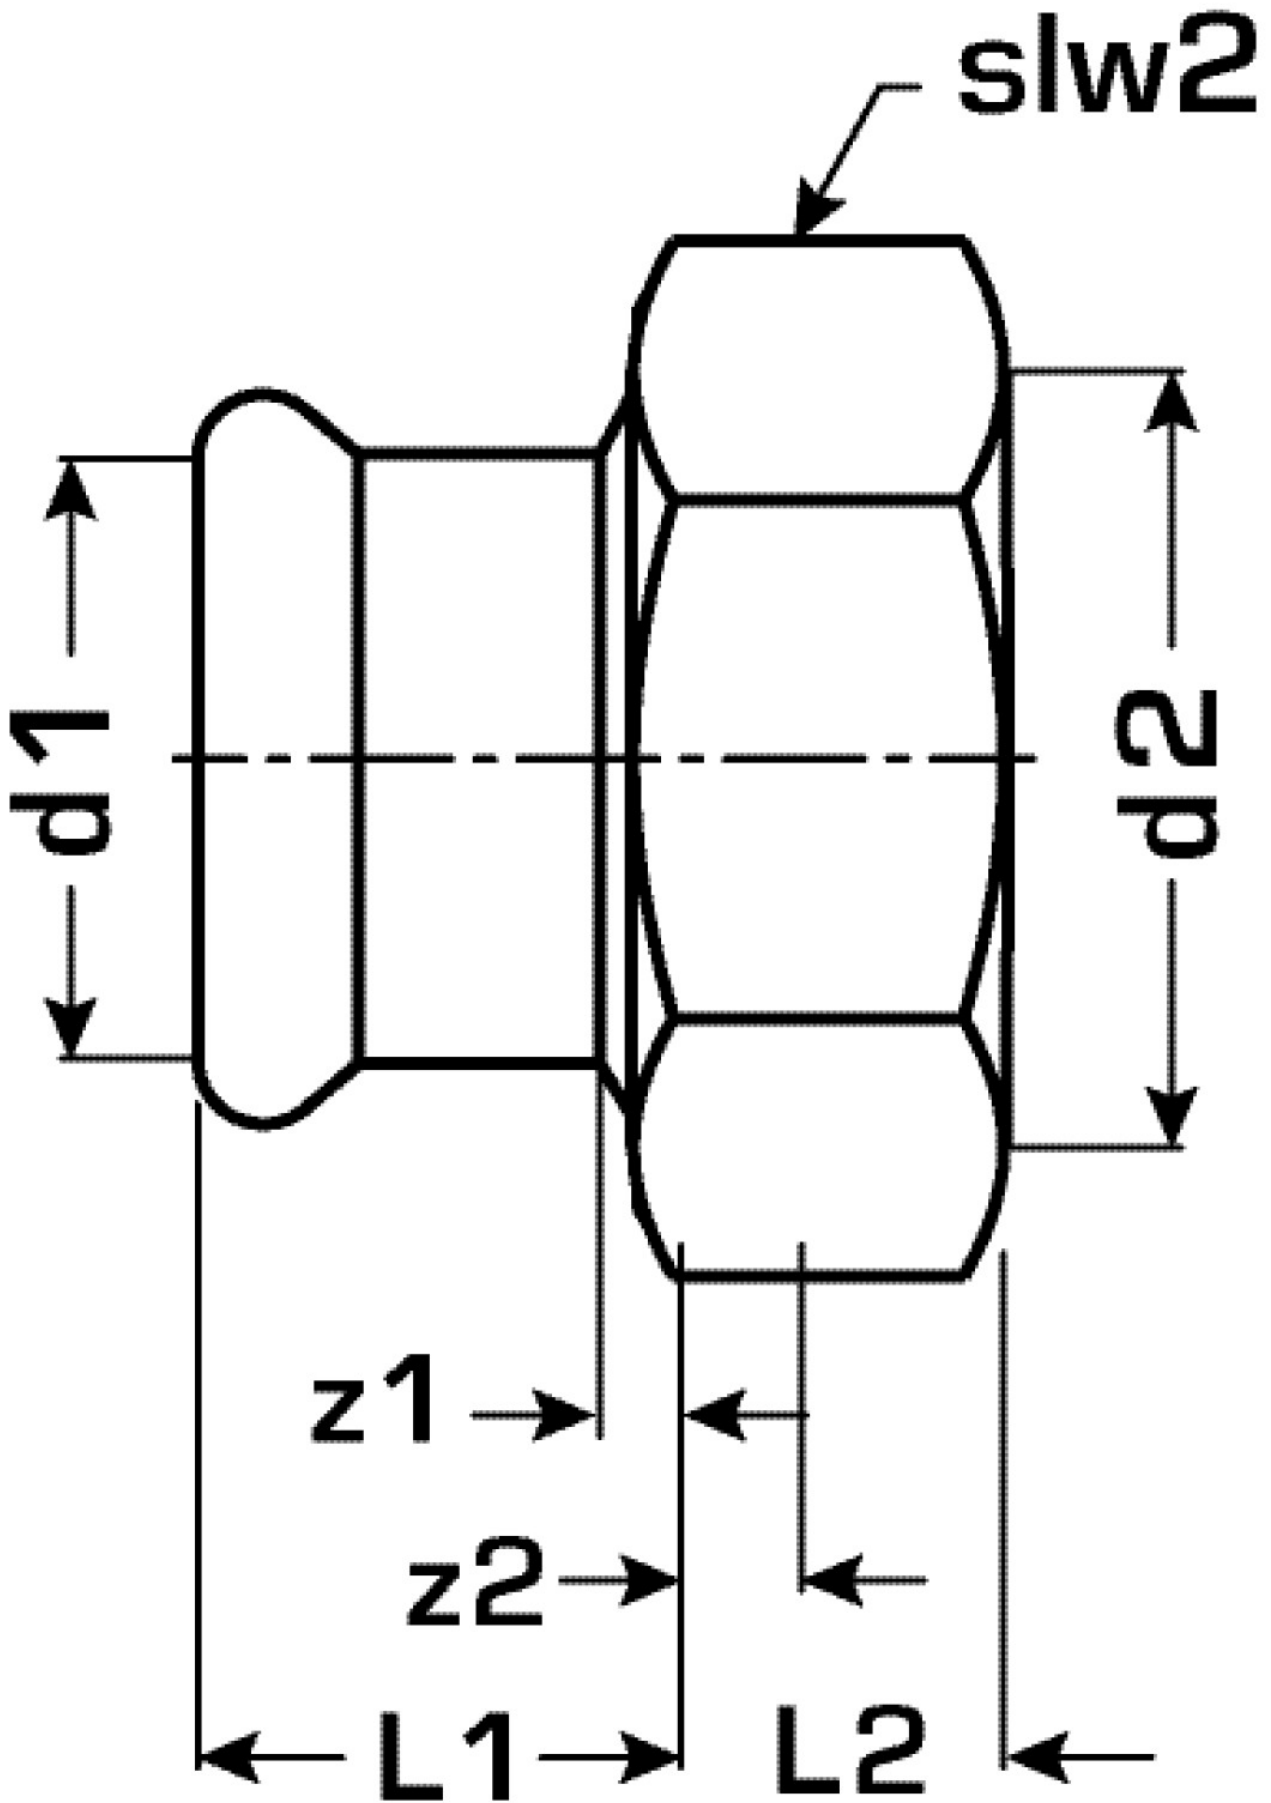

# COPPER FIX

COF455 COPPERFIX copper press-fit screw fitting with female thread 22x1"

52703D05

## Areas of application

Press-adapter female screw union to connect to fittings, made of red brass, incl. EPDM sealing components, "leak before pressed"

Press contour: M

## Article information

port 1	Pressmuffe
port 2	Innengewinde zylindrisch (BSPP)
execution	2-part
design	gerade
press contour	M

## Product information

VPE1	5,00 SA1
VPE2	75,00 KT1
weight	0,105 KGM
text	COPPERFIX copper press-fit screw fitting with female thread
INTRNR	74122000
main material group	COPPERFIX
material group	KUPFER pressfittings
code	COF455