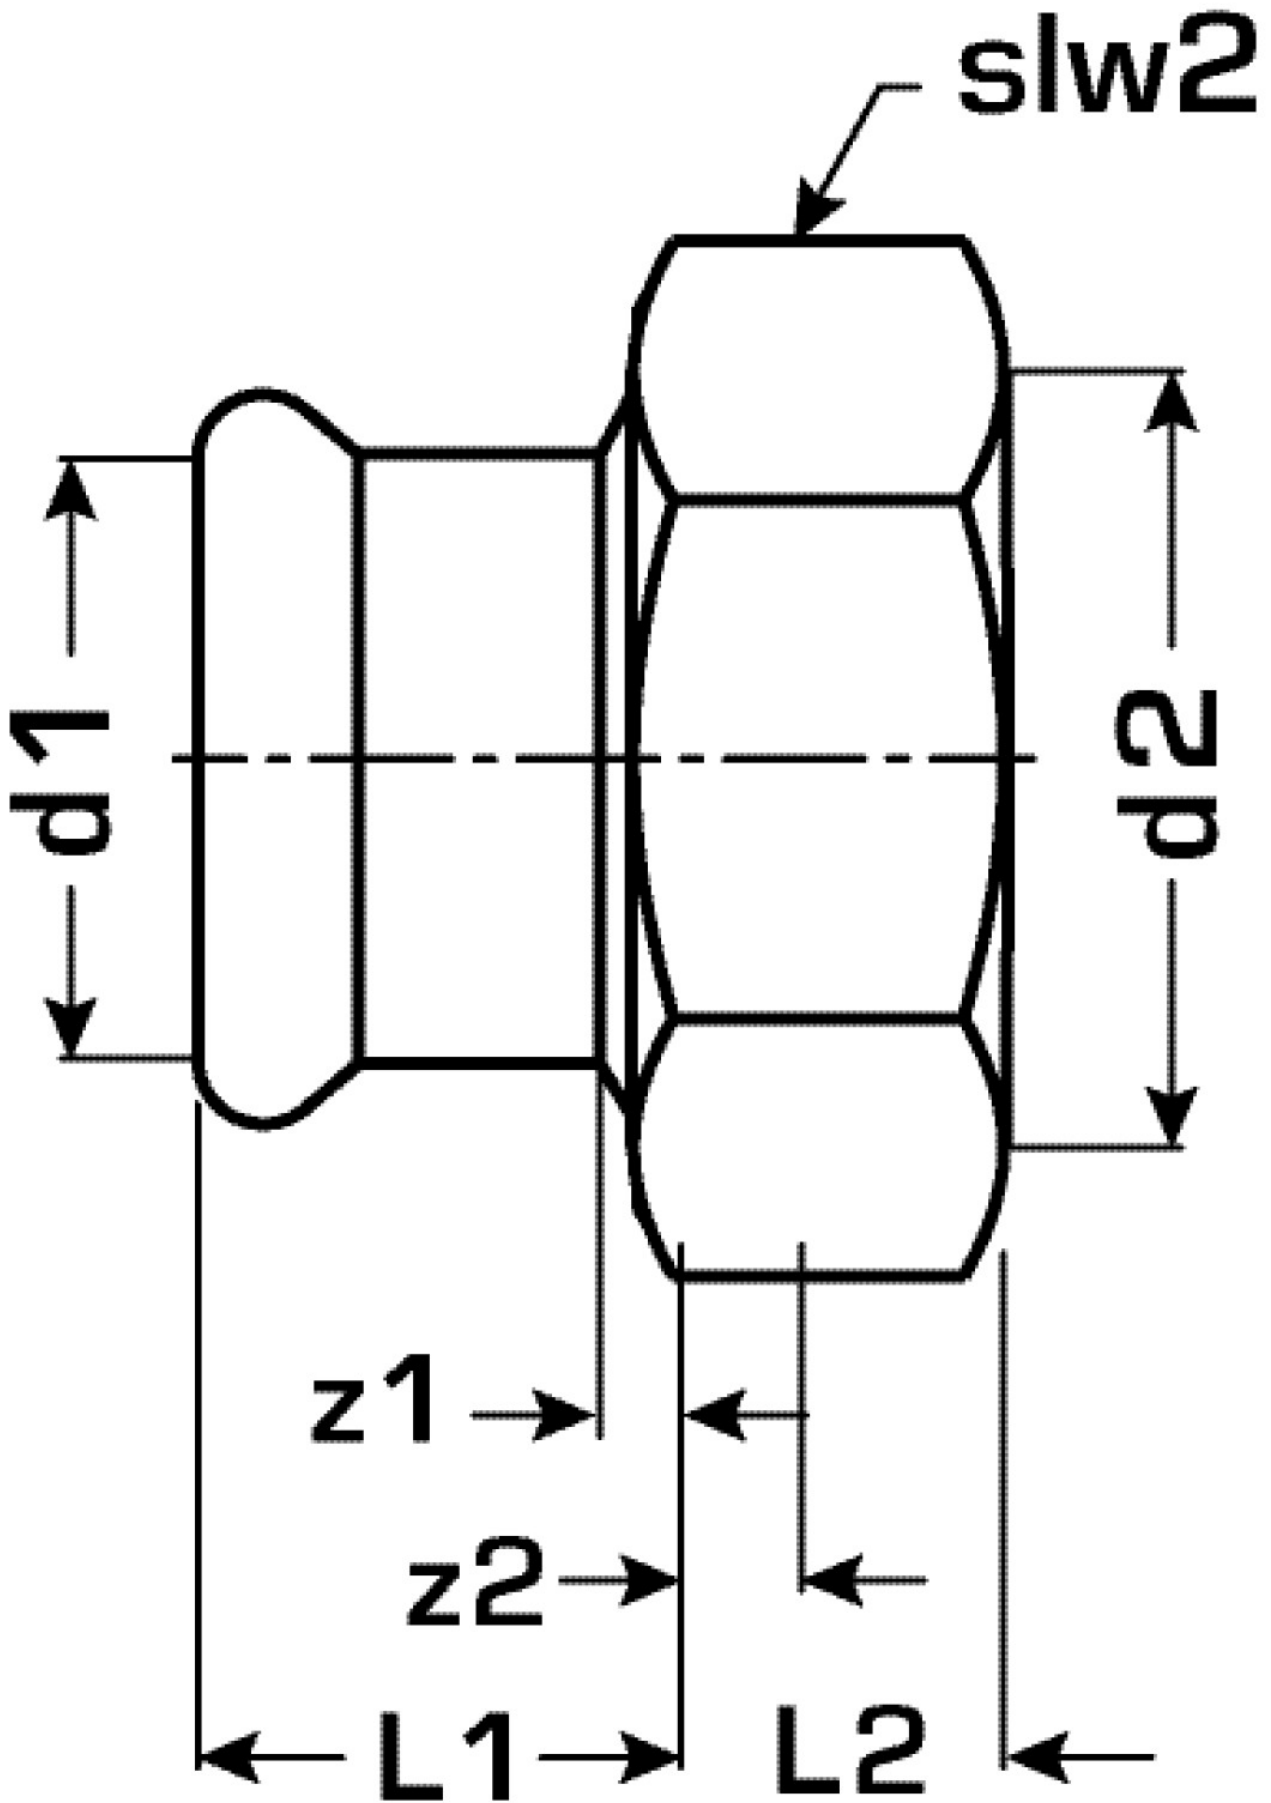

COPPER FIX

COF455 COPPERFIX copper press-fit screw fitting with female thread 28x5/4"

52703E06

Areas of application

Press-adapter female screw union to connect to fittings, made of red brass, incl. EPDM sealing components, "leak before pressed"

Press contour: M

Approvals:

Specifications

Article information

port 1	Pressmuffe
port 2	Innengewinde zylindrisch (BSPP)
execution	2-part
design	gerade
press contour	M

Product information

VPE1	5,00 SA1
VPE2	50,00 KT1
weight	0,175 KGM
text	COPPERFIX copper press-fit screw fitting with female thread
INTRNR	74122000
main material group	COPPERFIX
material group	KUPFER pressfittings
code	COF455

Art. No	label	d2	d1 mm	L1 mm	L2 mm	z1 mm	z2 mm	slw2 mm
52703E06	28x5/4"	1 1/4"	28	36	14	13	4	46

KE KELIT GmbH

A 4020 Linz, Ignaz-Mayer-Straße 17, Austria, Europe

PHONE +43 (0) 50 779 **E-MAIL** office@kekelit.com