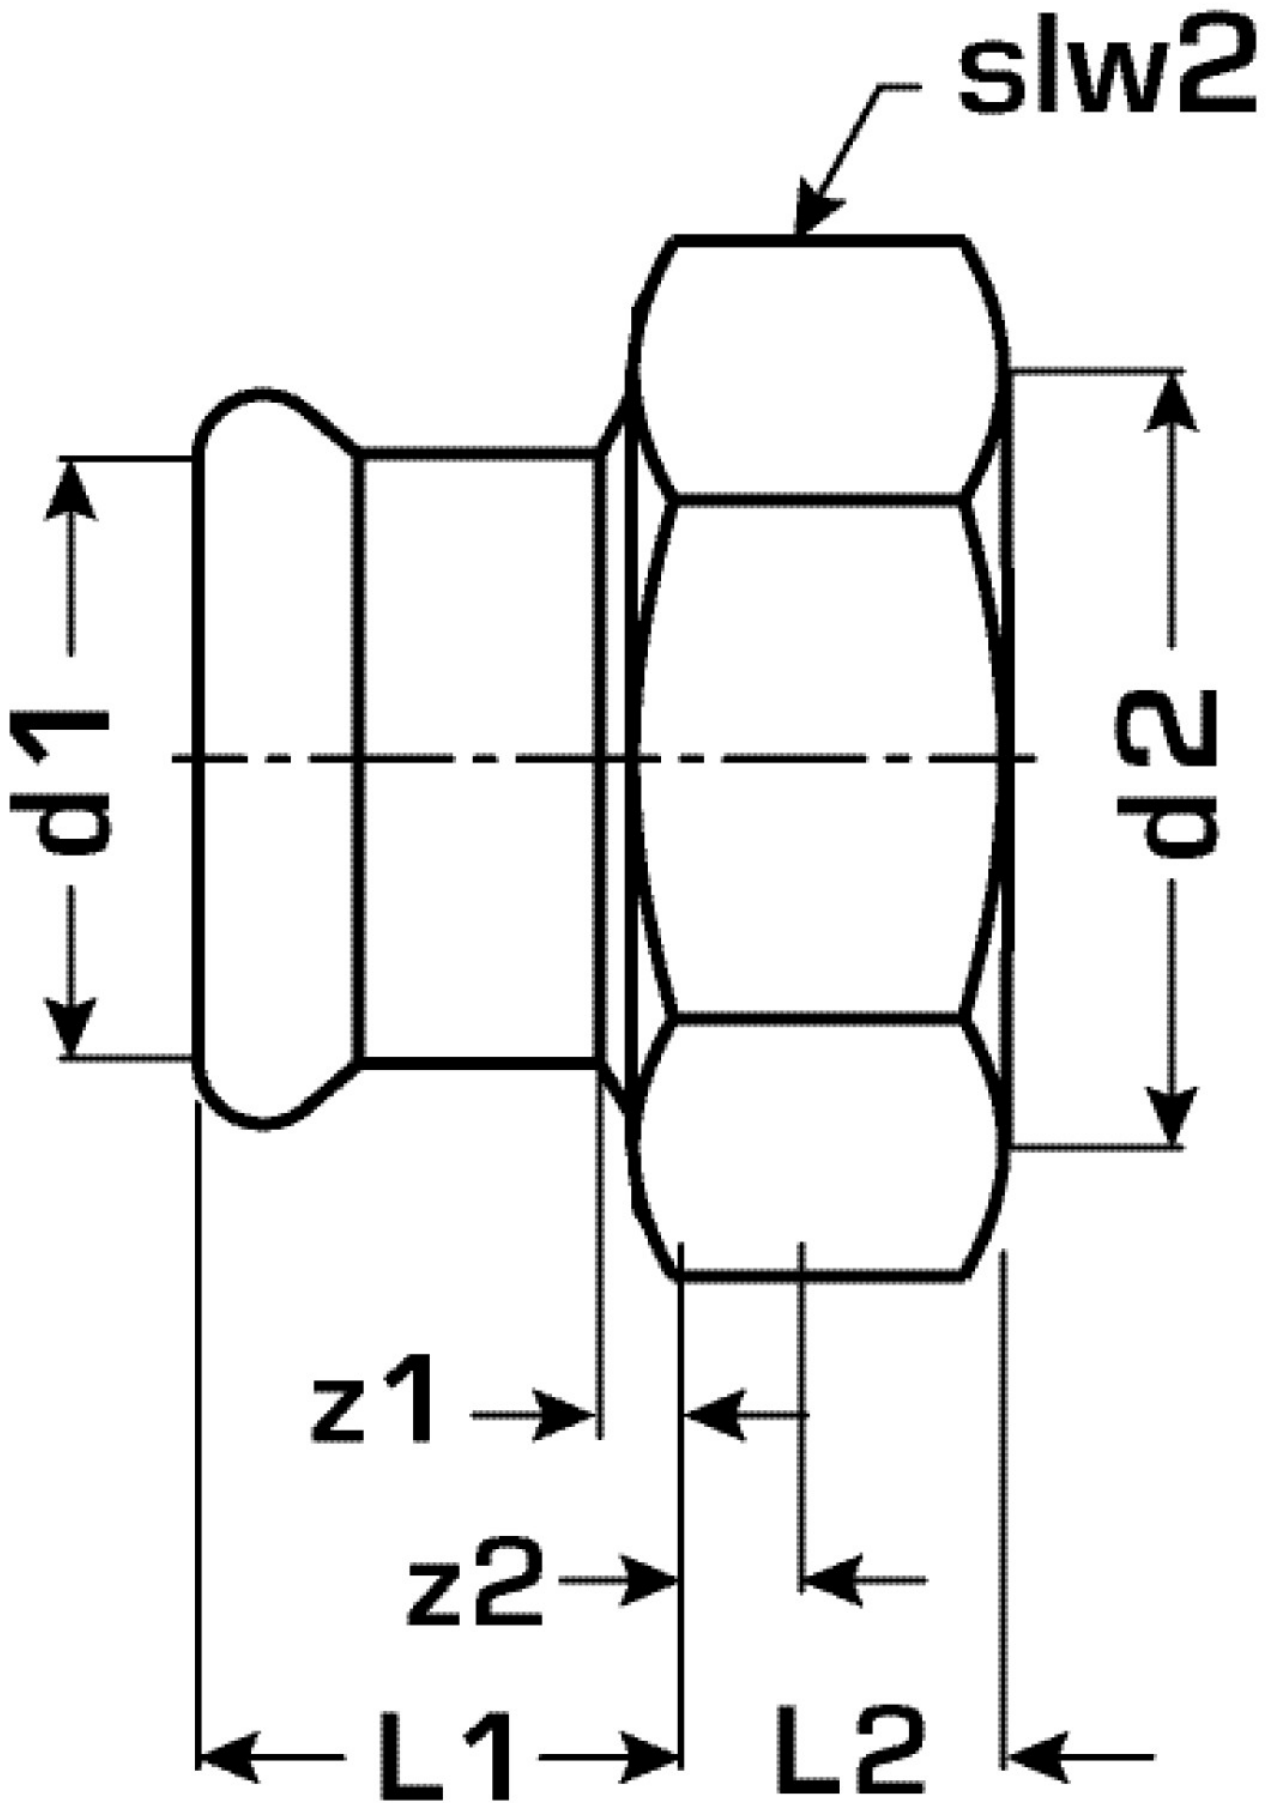

# COPPER FIX

COF455 COPPERFIX copper press-fit screw fitting with female thread 35x6/4"

52703F07

## Areas of application

Press-adapter female screw union to connect to fittings, made of red brass, incl. EPDM sealing components, "leak before pressed"

Press contour: M

## Article information

port 1	Pressmuffe
port 2	Innengewinde zylindrisch (BSPP)
execution	2-part
design	gerade
press contour	M

Art. No	label	d2	d1 mm	L1 mm	L2 mm	z1 mm	z2 mm	slw2 mm
52703F07	35x6/4"	1 1/2"	35	36	15	10	4	52

**KE KELIT GmbH**

A 4020 Linz, Ignaz-Mayer-Straße 17, Austria, Europe

**PHONE** +43 (0) 50 779 **E-MAIL** office@kekelit.com