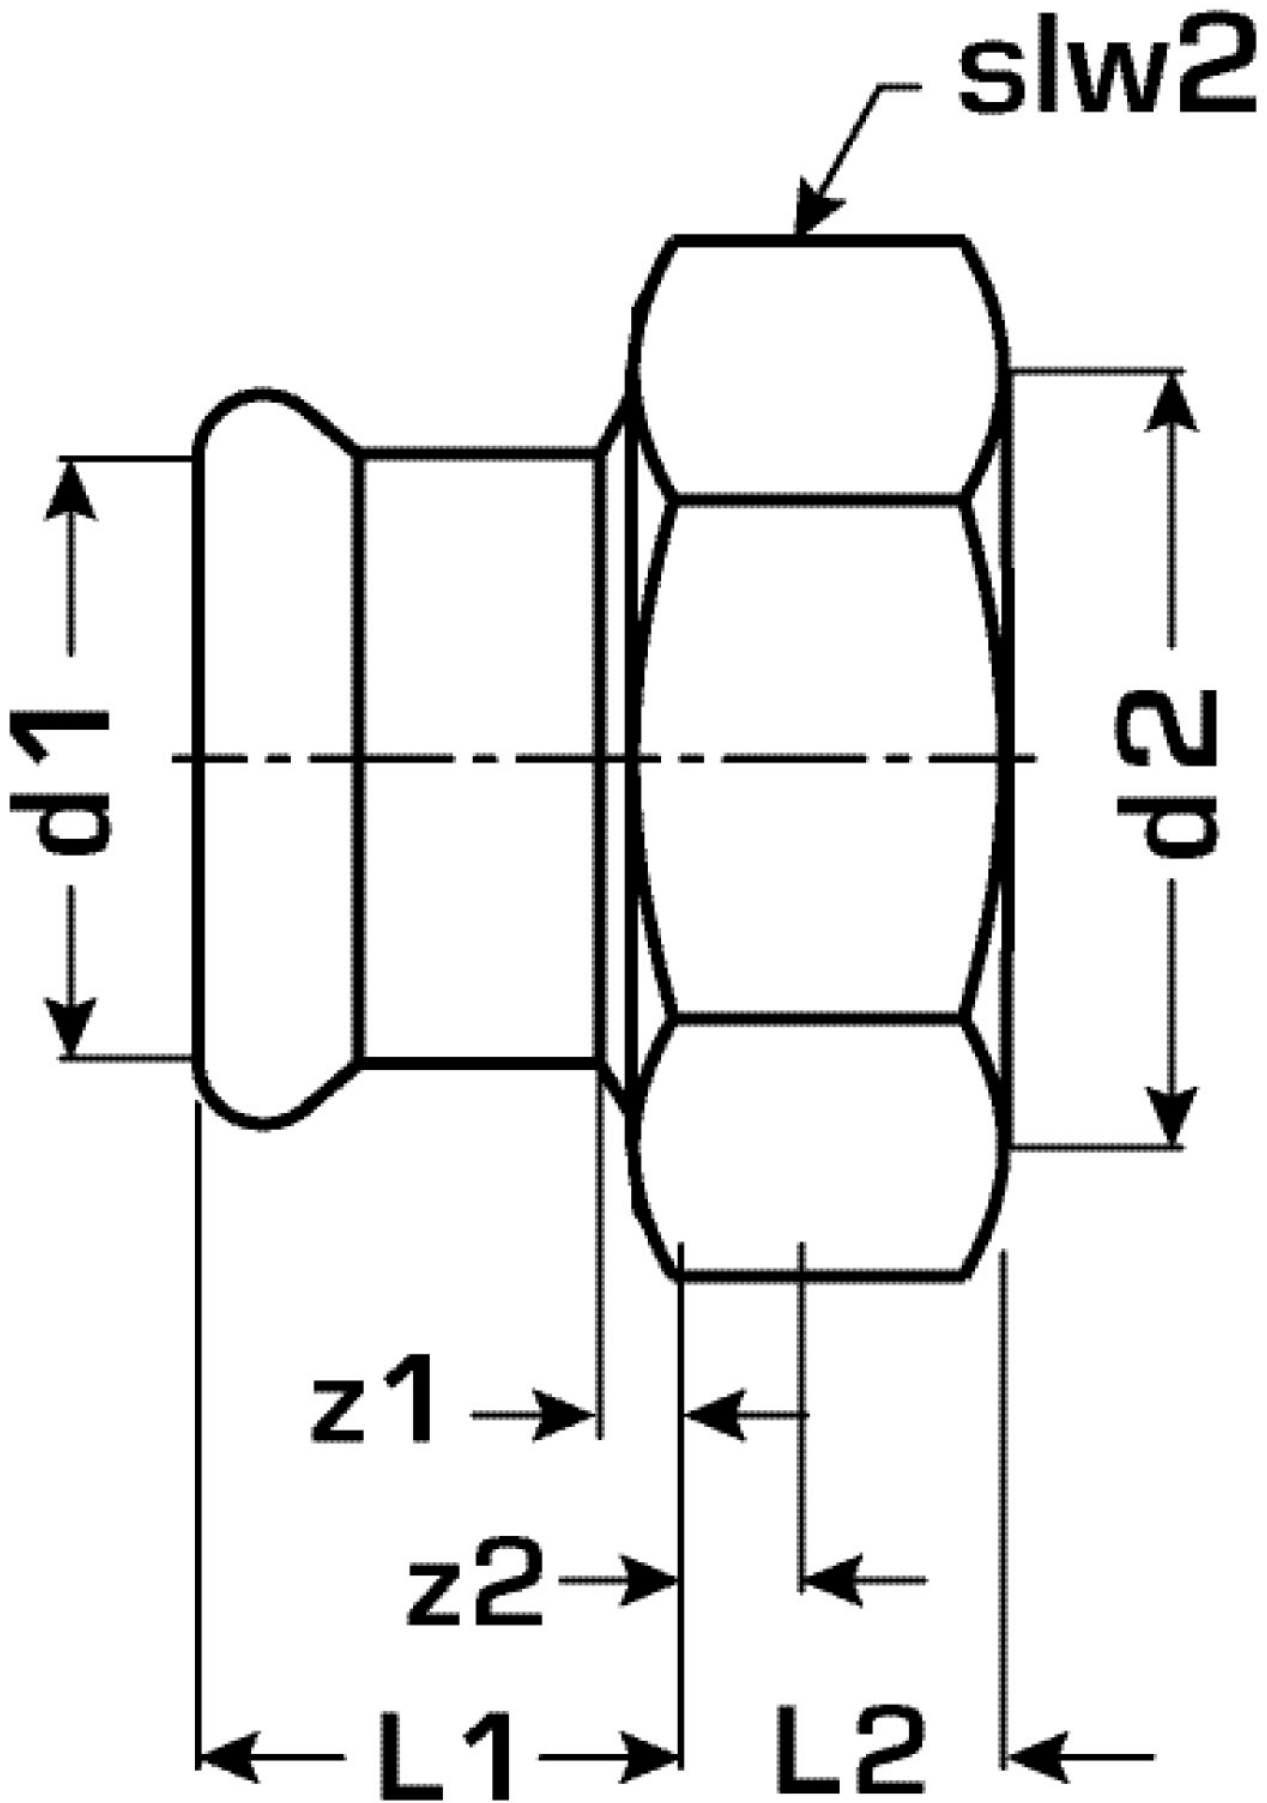

# COPPER FIX

COF455 COPPERFIX copper press-fit screw fitting with female thread 42x1 3/4"

52703G08

## Areas of application

Press-adapter female screw union to connect to fittings, made of red brass, incl. EPDM sealing components, "leak before pressed"

Press contour: M

## Article information

port 1	Pressmuffe
port 2	Innengewinde zylindrisch (BSPP)
execution	2-part
design	gerade
press contour	M

Art. No	label	d2	d1 mm	L1 mm	L2 mm	z1 mm	z2 mm	slw2 mm
52703G08	42x1 3/4"	1 3/4"	42	44	17	14	4	58

**KE KELIT GmbH**

A 4020 Linz, Ignaz-Mayer-Straße 17, Austria, Europe

**PHONE** +43 (0) 50 779 **E-MAIL** [office@kekelit.com](mailto:office@kekelit.com)