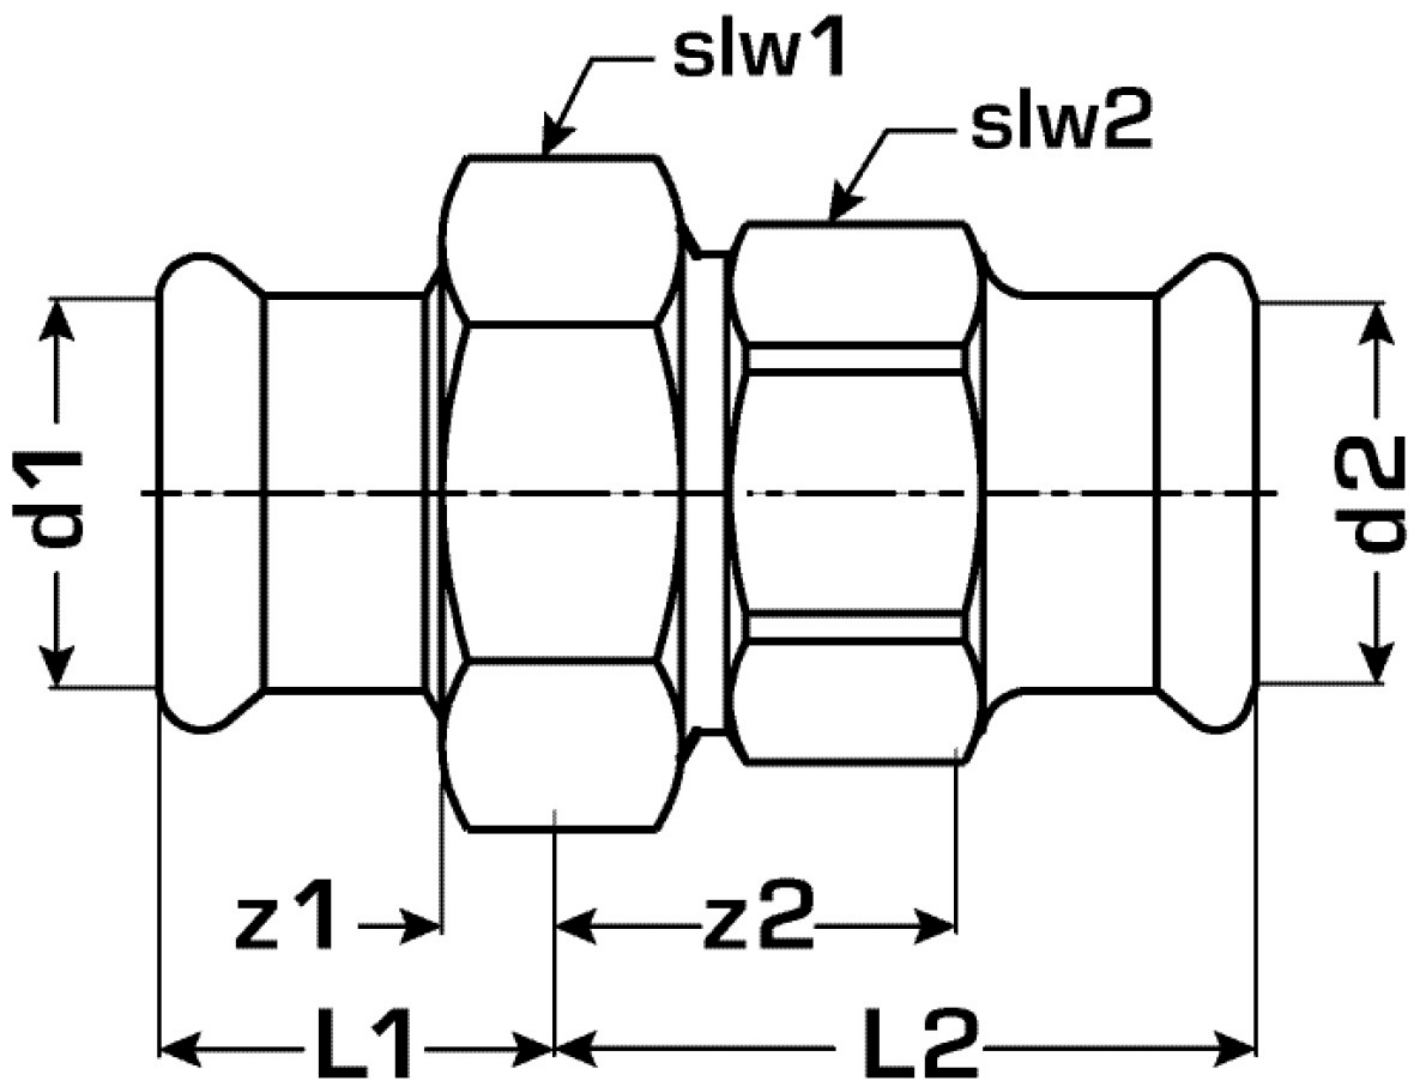

COPPER FIX

COF456 COPPERFIX copper press-fit union 15

52746BB0

Areas of application

Press-fit union made of red brass, incl. EPDM sealing elements, "leak before pressed"

Press contour: M

Approvals:

Specifications

Article information

port 1	Pressmuffe
port 2	Pressmuffe
press contour	M

Product information

VPE1	5,00 SA1
VPE2	75,00 KT1
weight	0,133 KGM
text	COPPERFIX copper press-fit union
INTRNR	74122000
main material group	COPPERFIX
material group	KUPFER pressfittings
code	COF456

Art. No	label	d1 mm	d2 mm	L1 mm	L2 mm	z1 mm	z2 mm	slw1 mm	slw2 mm
52746BB0	15	15	15	27	33	7	13	34	27