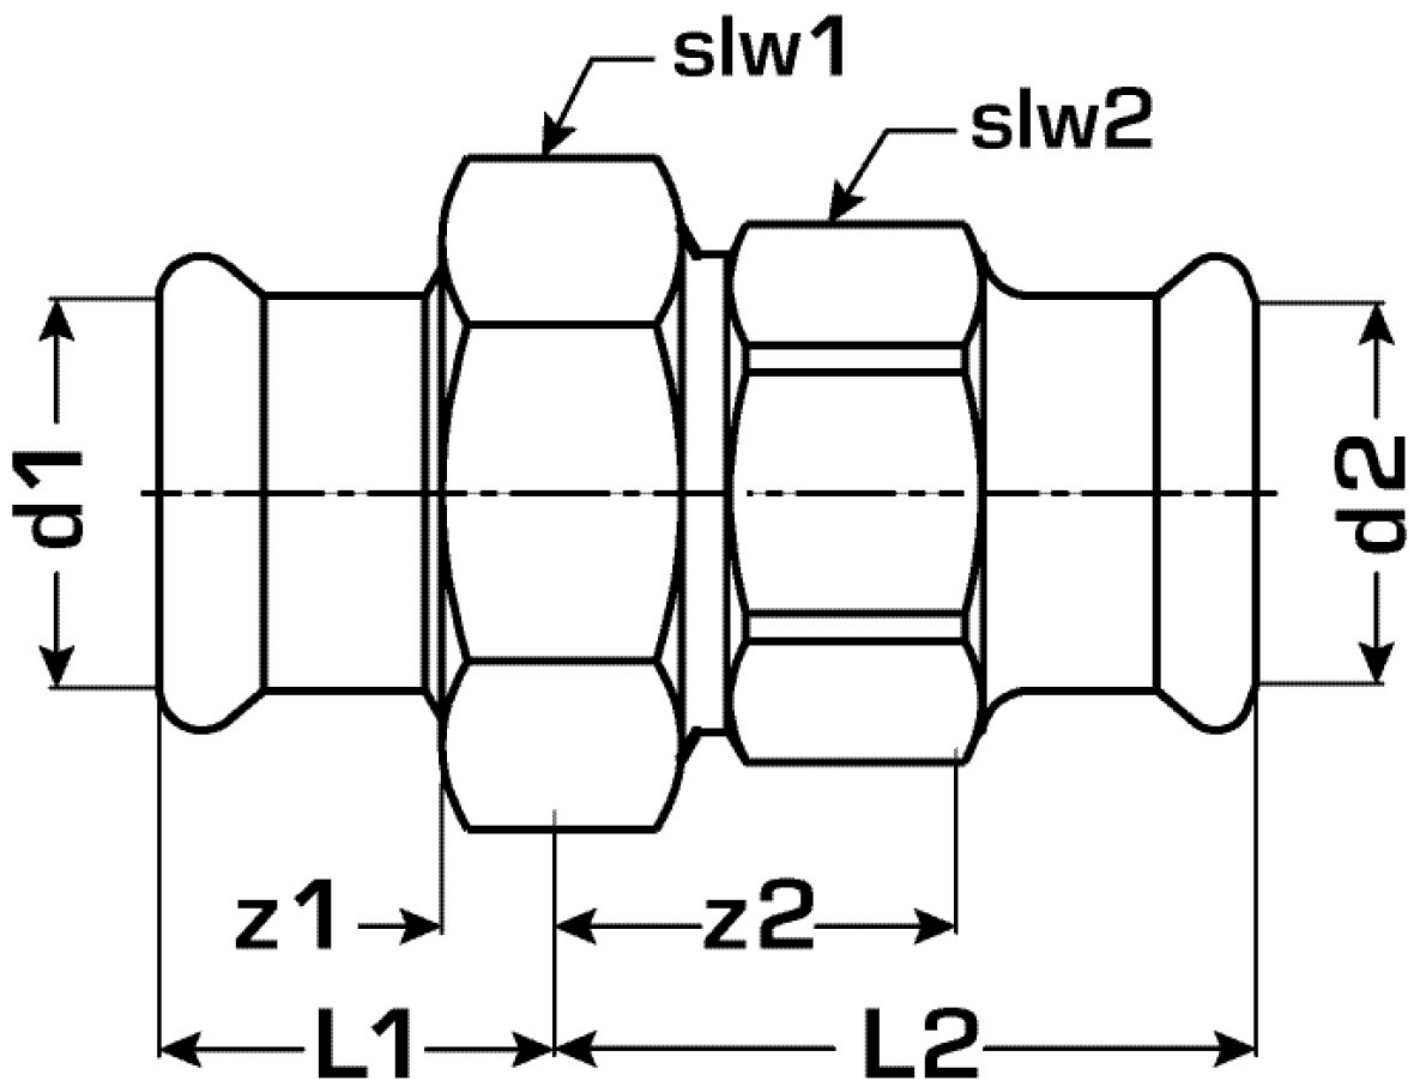

## Areas of application

Press-fit union made of red brass, incl. EPDM sealing elements, "leak before pressed"

Press contour: M

Art. No	label	d1 mm	d2 mm	L1 mm	L2 mm	z1 mm	z2 mm	slw1 mm	slw2 mm
52746FF0	35	35	35	33	38	7	14	56	46