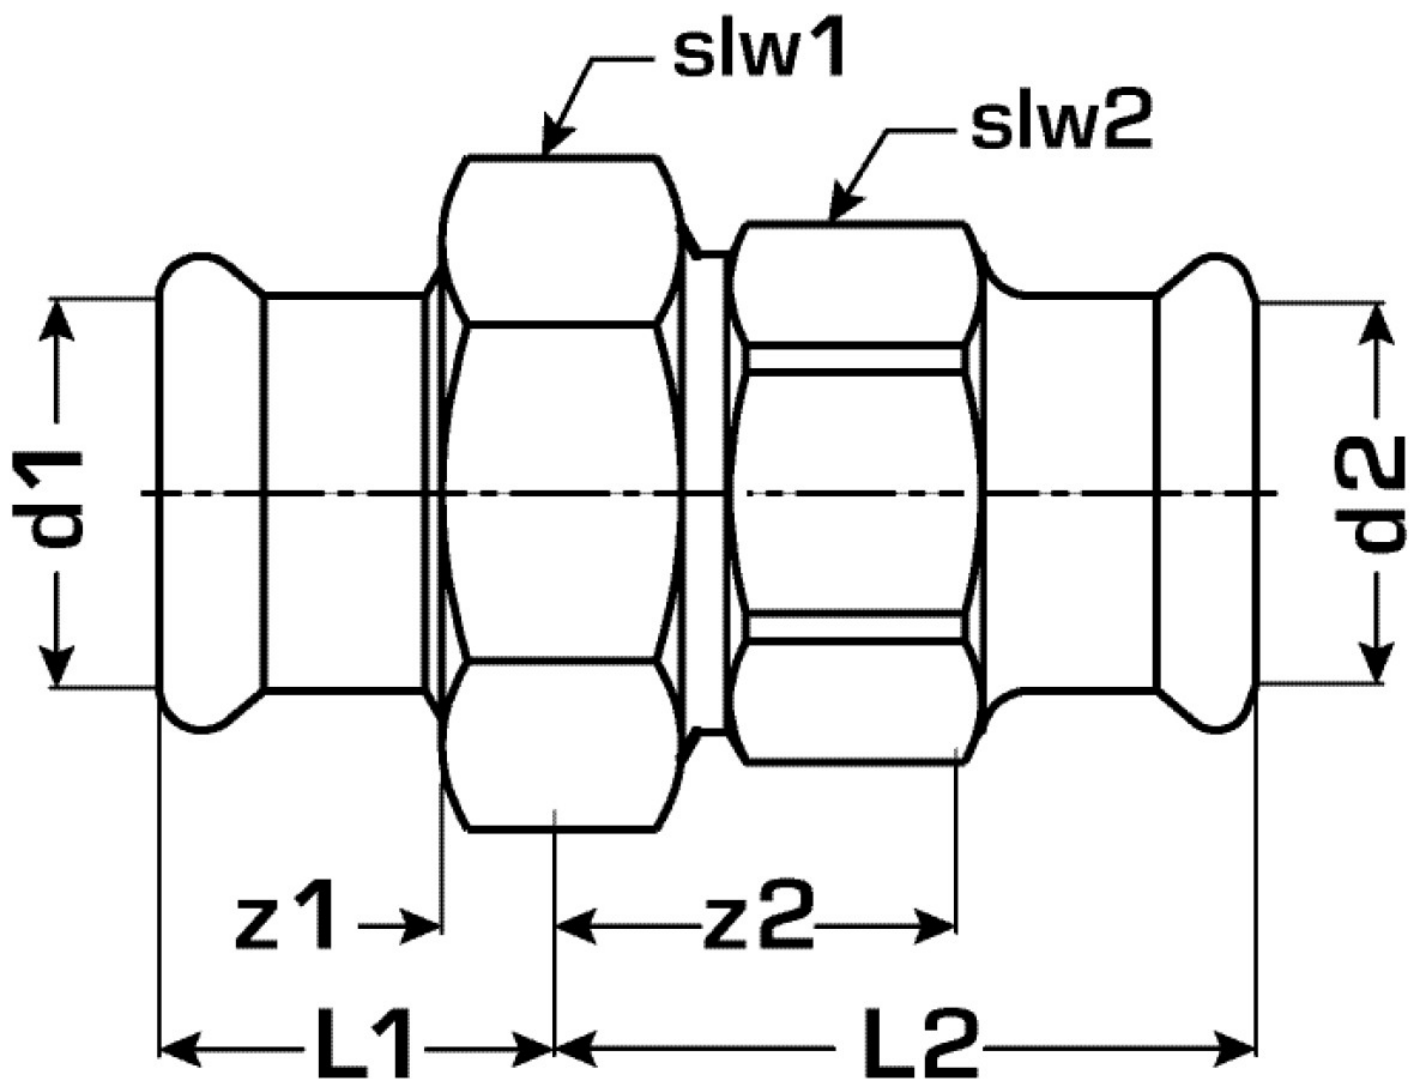

COPPER FIX

COF456 COPPERFIX copper press-fit union 54

52746HH0

Areas of application

Press-fit union made of red brass, incl. EPDM sealing elements, "leak before pressed"

Press contour: M

Approvals:

Specifications

Article information

port 1	Pressmuffe
port 2	Pressmuffe
press contour	M

Product information

VPE1	1,00 SA1
VPE2	5,00 KT1
weight	0,675 KGM
text	COPPERFIX copper press-fit union
INTRNR	74122000
main material group	COPPERFIX
material group	KUPFER pressfittings
code	COF456

Art. No	label	d1 mm	d2 mm	L1 mm	L2 mm	z1 mm	z2 mm	slw1 mm	slw2 mm
52746HH0	54	54	54	48	51	13	16	79	70