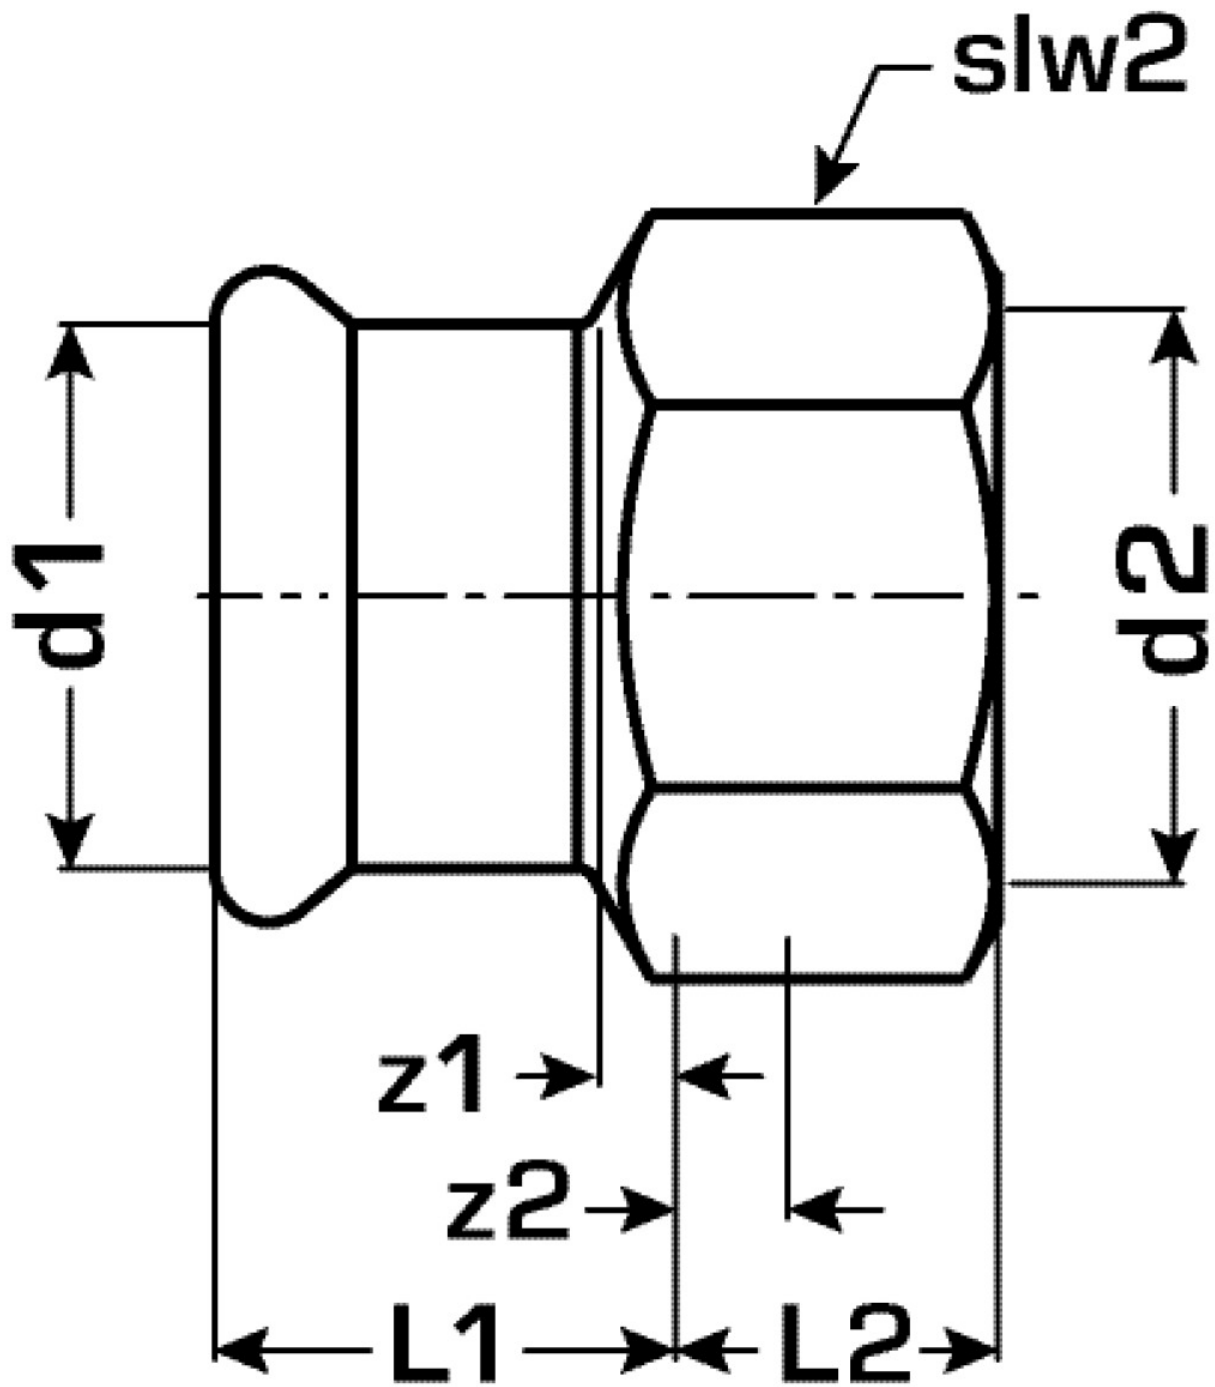

COPPER FIX

COF457 COPPERFIX copper press-adapter
female 15x3/4"

52706B04

Areas of application

Press-adapter with female thread conforming to EN 10226-1 made of red brass, incl. EPDM sealing elements, "leak before pressed"

port 1	Pressmuffe
port 2	Innengewinde zylindrisch BSPT-Rp (ISO 7-1 / EN 10226-1)
design	gerade
press contour	M

Product information

VPE1	5,00 SA1
VPE2	100,00 KT1
weight	0,062 KGM
text	COPPERFIX copper press-adapter female
INTRNR	74122000
main material group	COPPERFIX
material group	KUPFER pressfittings
code	COF457

Art. No	label	d2	d1 mm	L1 mm	L2 mm	z1 mm	z2 mm	slw2 mm
52706B04	15x3/4"	3/4 Zoll (20)	15	21	19	5	8	30