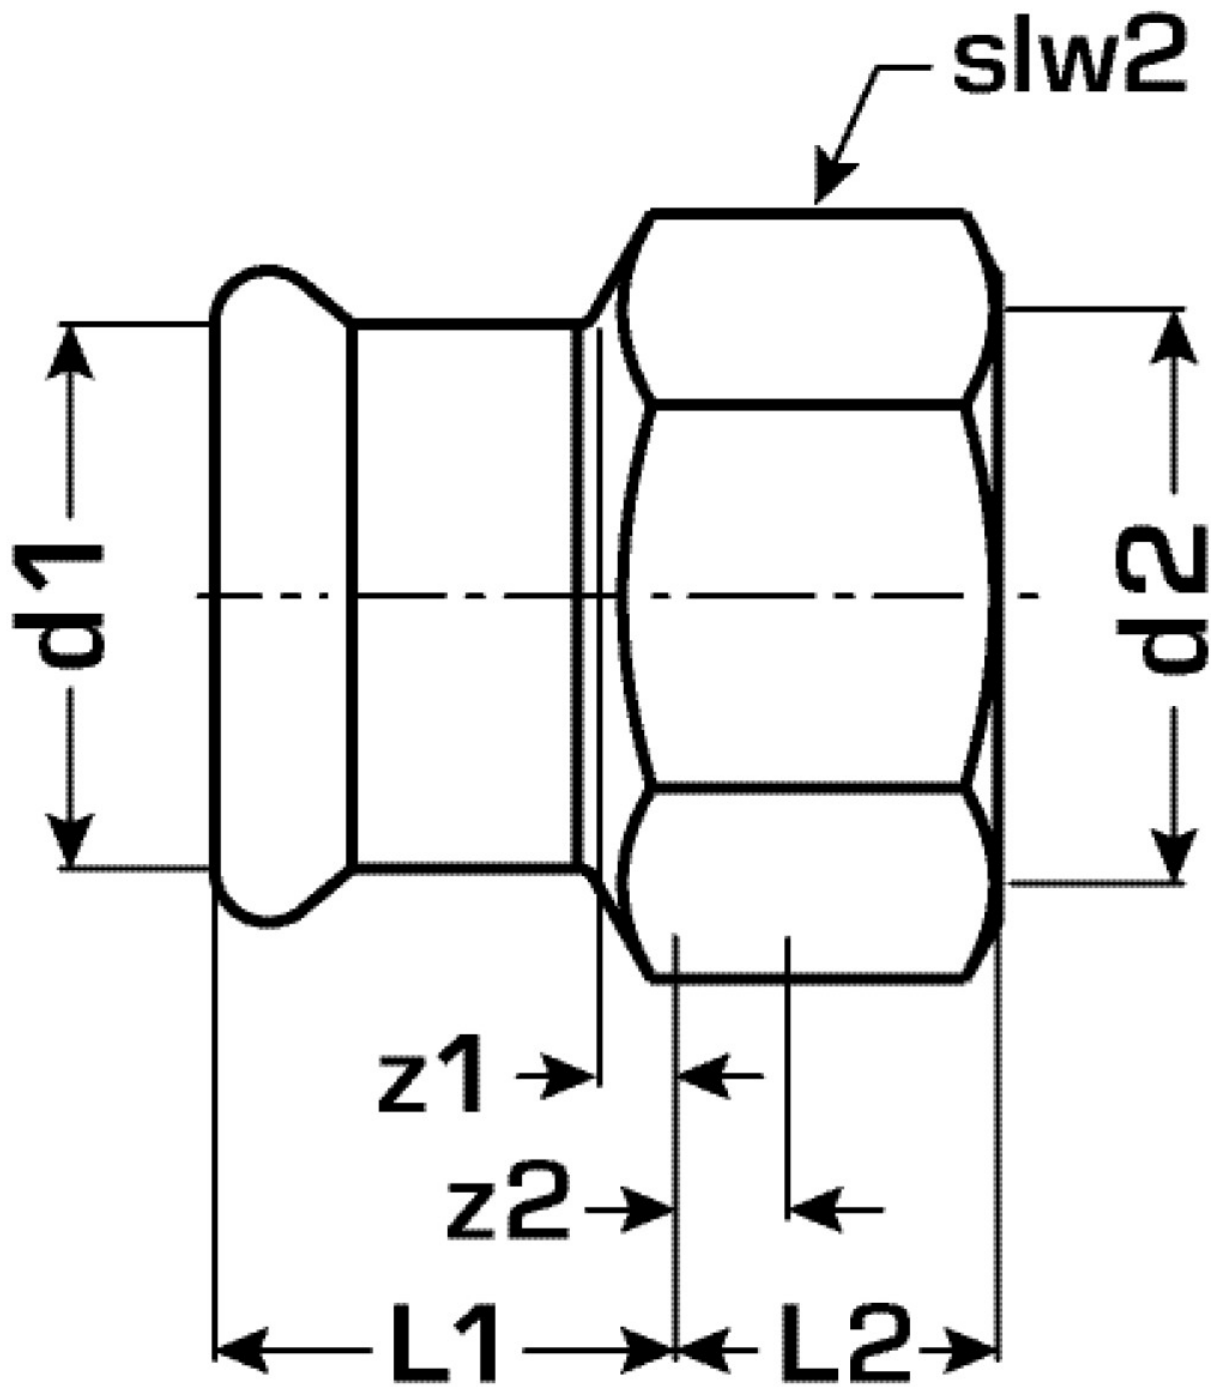

# COPPER FIX

COF457 COPPERFIX copper press-adapter  
female 18x1/2"

52706C02

## Areas of application

Press-adapter with female thread conforming to EN 10226-1 made of red brass, incl. EPDM sealing elements, "leak before pressed"

Press contour: M

## Article information

port 1	Pressmuffe
port 2	Innengewinde zylindrisch BSPT-Rp (ISO 7-1 / EN 10226-1)
design	gerade
press contour	M

Art. No	label	d2	d1 mm	L1 mm	L2 mm	z1 mm	z2 mm	slw2 mm
52706C02	18x1/2"	1/2" (15)	18	19	18	2	8	25