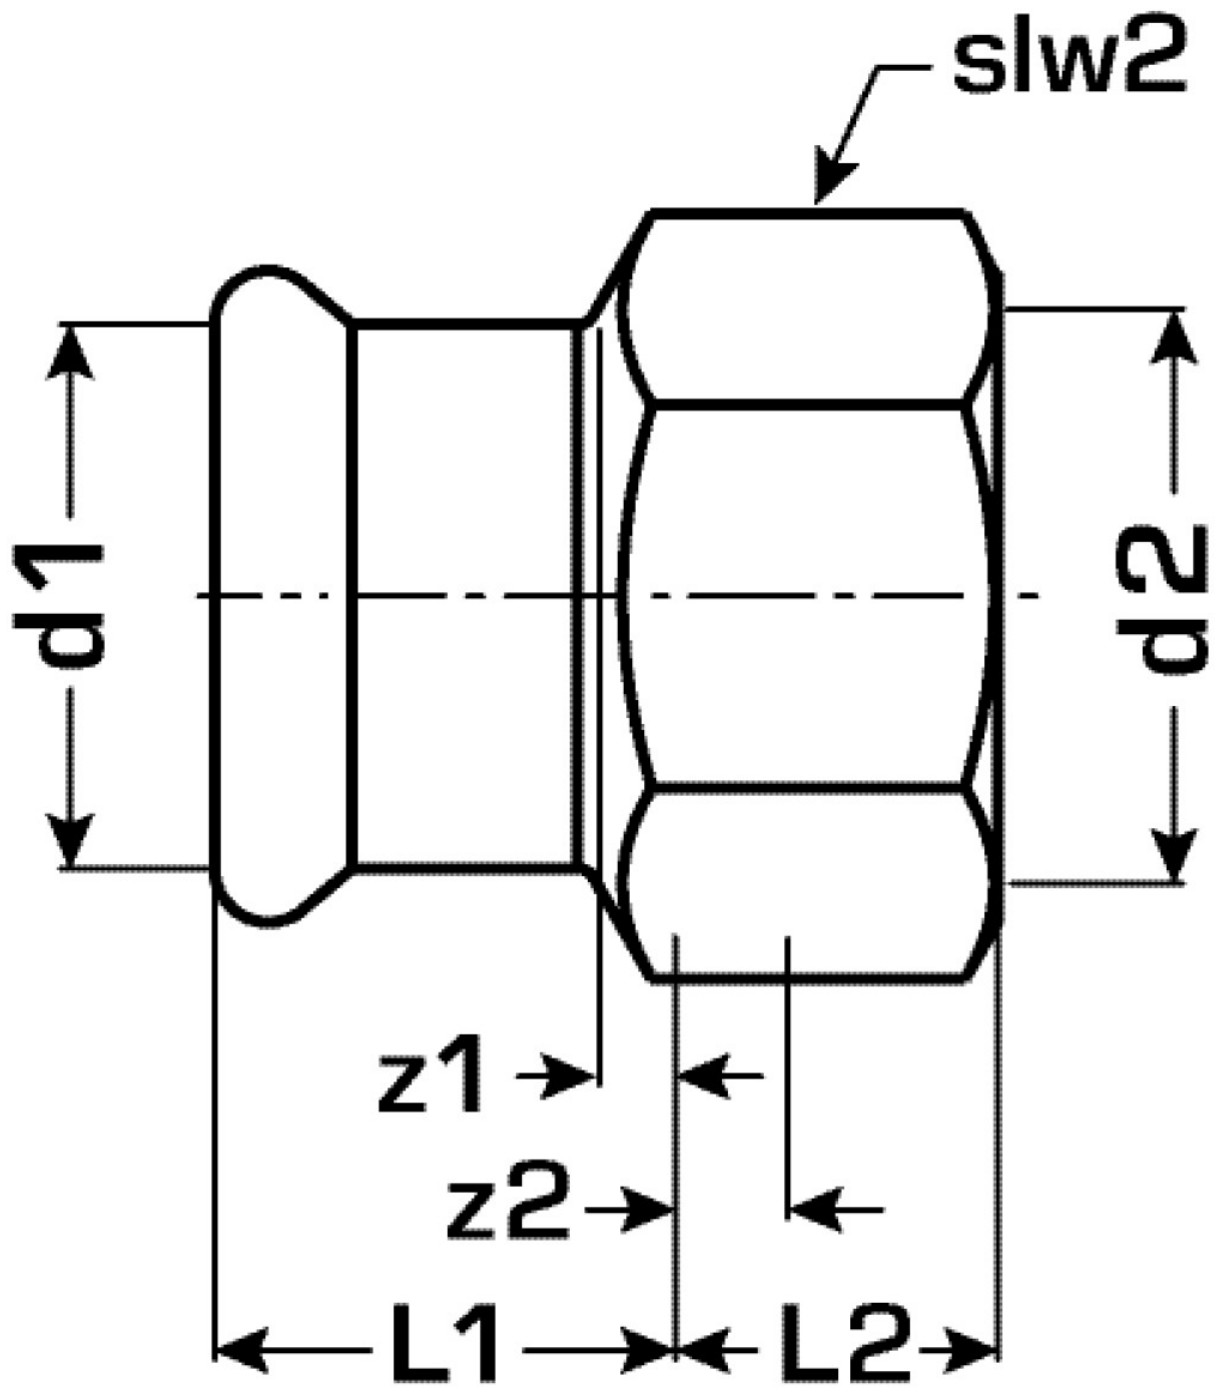

COPPER FIX

COF457 COPPERFIX copper press-adapter
female 18x3/4"

52706C04

Areas of application

Press-adapter with female thread conforming to EN 10226-1 made of red brass, incl. EPDM sealing elements, "leak before pressed"

Press contour: M

Approvals:

Specifications

Article information

port 1	Pressmuffe
port 2	Innengewinde zylindrisch BSPT-Rp (ISO 7-1 / EN 10226-1)
design	gerade
press contour	M

Product information

VPE1	5,00 SA1
VPE2	100,00 KT1
weight	0,064 KGM
text	COPPERFIX copper press-adapter female
INTRNR	74122000
main material group	COPPERFIX
material group	KUPFER pressfittings
code	COF457

Art. No	label	d2	d1 mm	L1 mm	L2 mm	z1 mm	z2 mm	slw2 mm
52706C04	18x3/4"	3/4 Zoll (20)	18	20	19	2	9	30