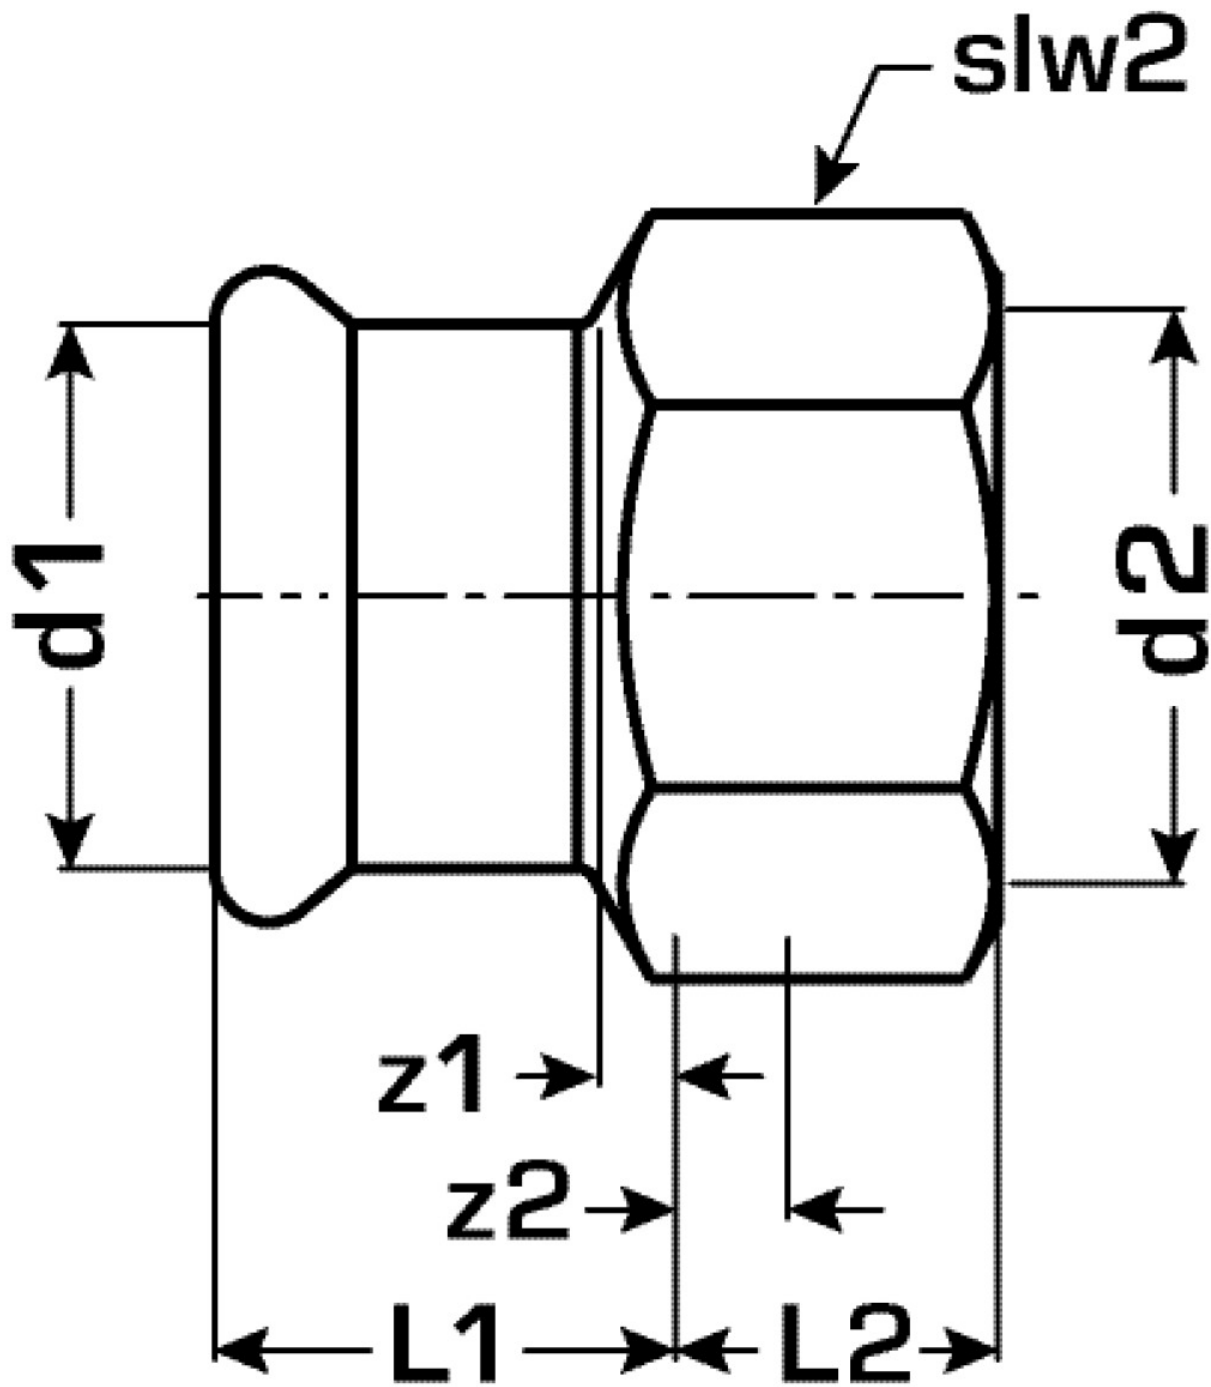

COPPER FIX

COF457 COPPERFIX copper press-adapter
female 22x1/2"

52706D02

Areas of application

Press-adapter with female thread conforming to EN 10226-1 made of red brass, incl. EPDM sealing elements, "leak before pressed"

port 1	Pressmuffe
port 2	Innengewinde zylindrisch BSPT-Rp (ISO 7-1 / EN 10226-1)
design	gerade
press contour	M

Product information

VPE1	5,00 SA1
VPE2	100,00 KT1
weight	0,089 KGM
text	COPPERFIX copper press-adapter female
INTRNR	74122000
main material group	COPPERFIX
material group	KUPFER pressfittings
code	COF457

Art. No	label	d2	d1 mm	L1 mm	L2 mm	z1 mm	z2 mm	slw2 mm
52706D02	22x1/2"	1/2" (15)	22	20	17	1	7	30