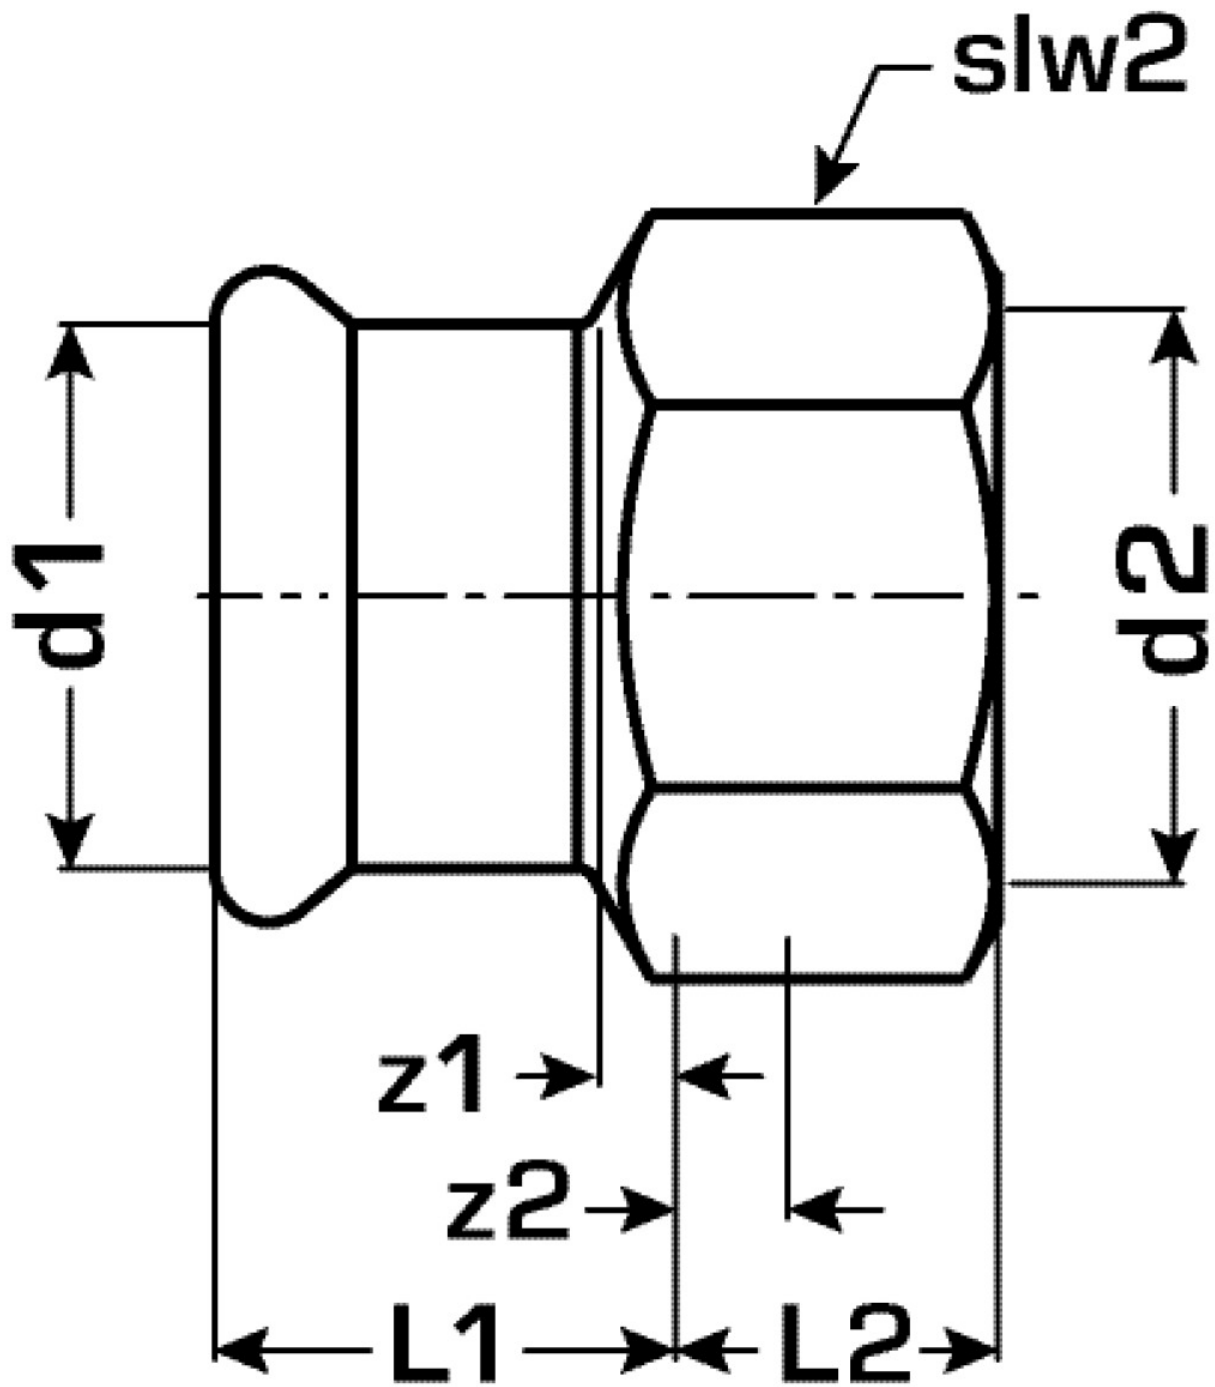

COPPER FIX

COF457 COPPERFIX copper press-adapter
female 22x3/4"

52706D04

Areas of application

Press-adapter with female thread conforming to EN 10226-1 made of red brass, incl. EPDM sealing elements, "leak before pressed"

Press contour: M

Approvals:

Specifications

Article information

port 1	Pressmuffe
port 2	Innengewinde zylindrisch BSPT-Rp (ISO 7-1 / EN 10226-1)
design	gerade
press contour	M

Product information

VPE1	5,00 SA1
VPE2	75,00 KT1
weight	0,066 KGM
text	COPPERFIX copper press-adapter female
INTRNR	74122000
main material group	COPPERFIX
material group	KUPFER pressfittings
code	COF457

Art. No	label	d2	d1 mm	L1 mm	L2 mm	z2 mm	slw2 mm
52706D04	22x3/4"	3/4 Zoll (20)	22	20	19	9	30