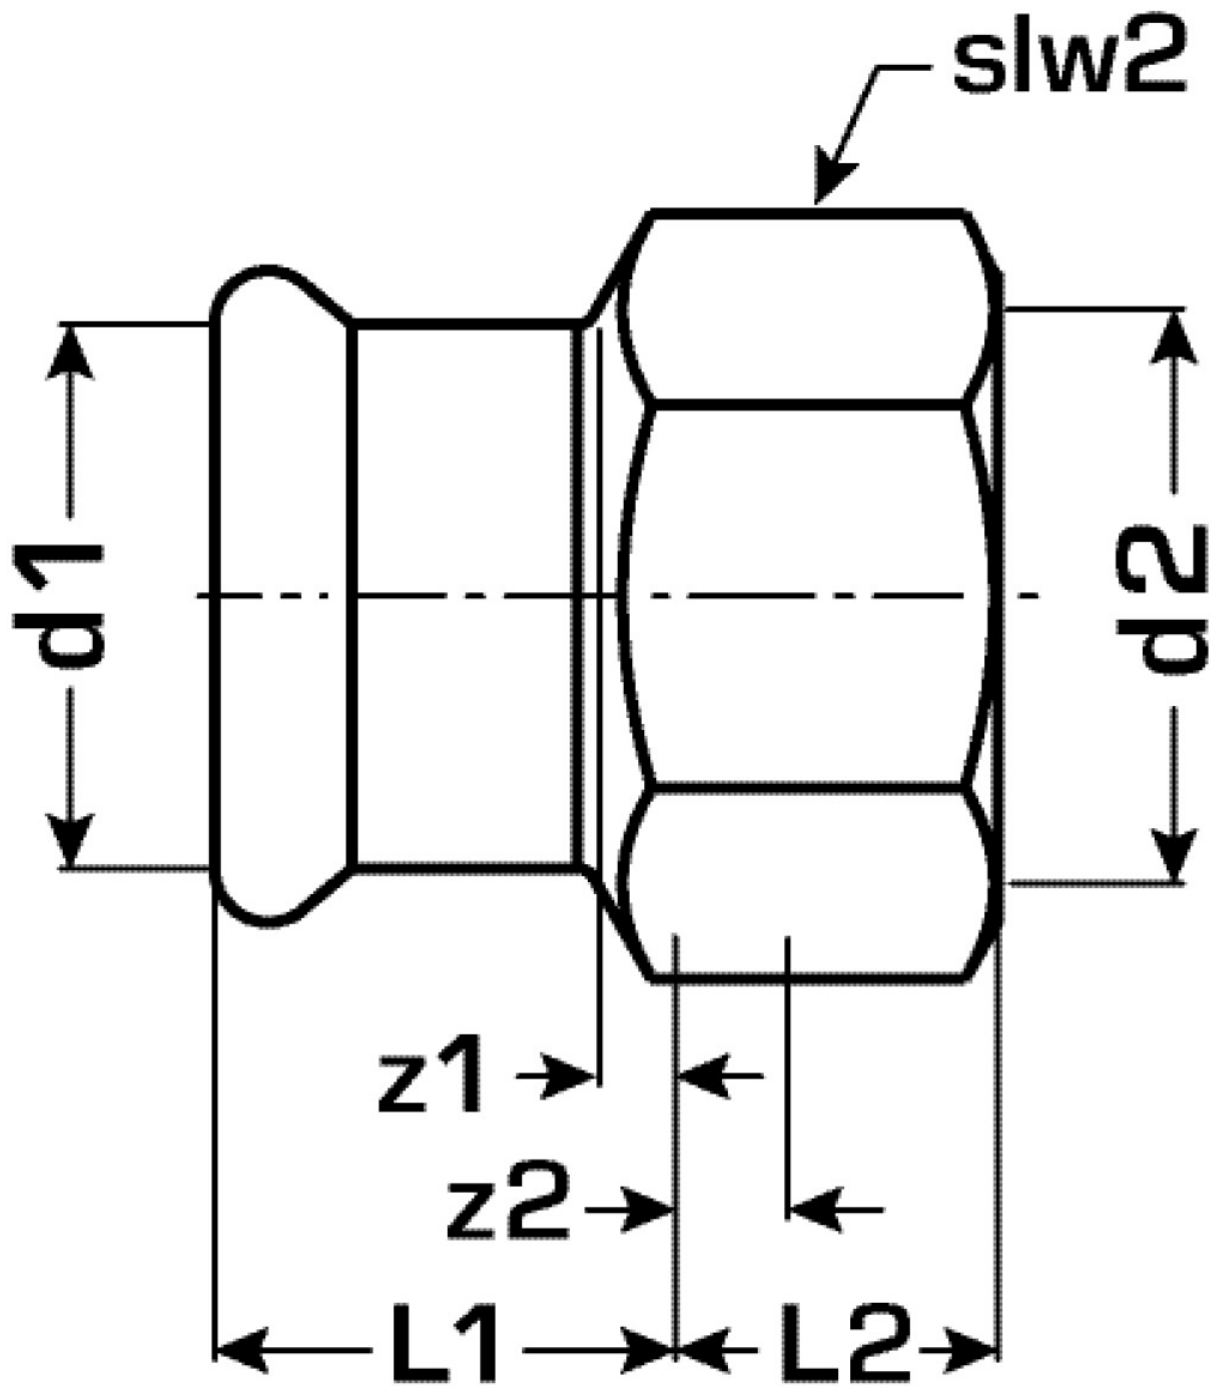

COPPER FIX

COF457 COPPERFIX copper press-adapter
female 28x3/4"

52706E04

Areas of application

Press-adapter with female thread conforming to EN 10226-1 made of red brass, incl. EPDM sealing elements, "leak before pressed"

Press contour: M

Approvals:

Specifications

Article information

port 1	Pressmuffe
port 2	Innengewinde zylindrisch BSPT-Rp (ISO 7-1 / EN 10226-1)
design	gerade
press contour	M

Product information

VPE1	5,00 SA1
VPE2	50,00 KT1
weight	0,131 KGM
text	COPPERFIX copper press-adapter female
INTRNR	74122000
main material group	COPPERFIX
material group	KUPFER pressfittings
code	COF457

Art. No	label	d2	d1 mm	L1 mm	L2 mm	z1 mm	z2 mm	slw2 mm
52706E04	28x3/4"	3/4 Zoll (20)	28	23	22	3	10	37