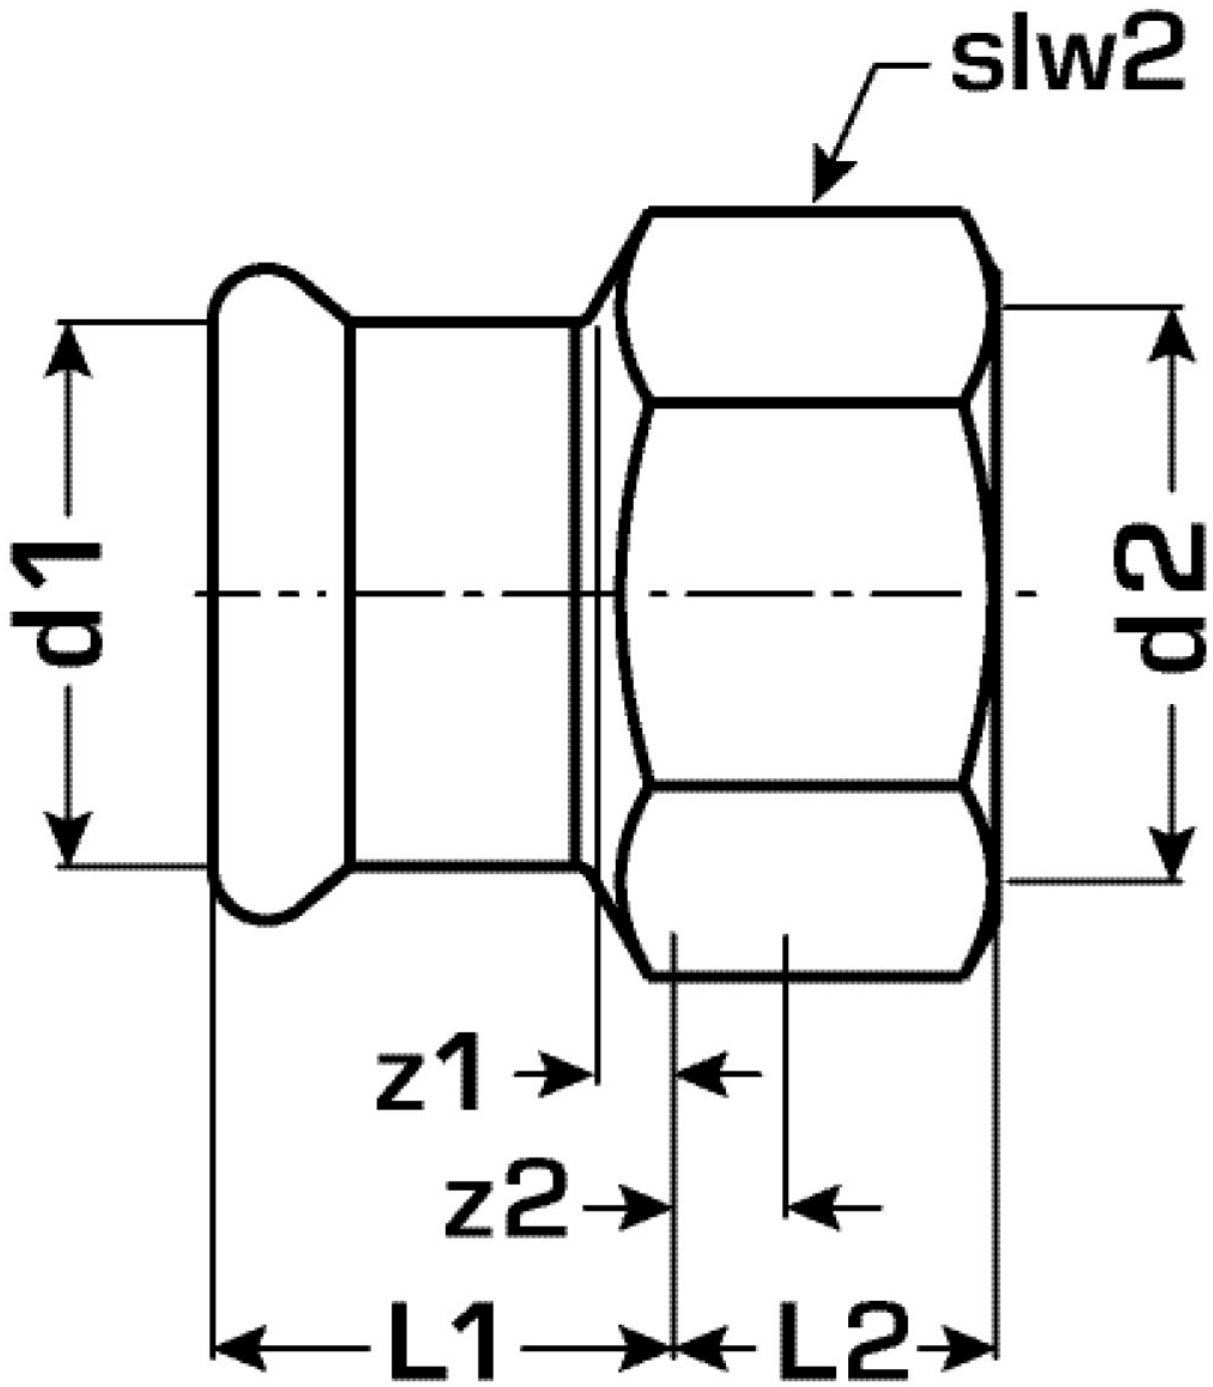

COPPER FIX

COF457 COPPERFIX copper press-adapter
female 42x5/4"

52706G06

Areas of application

Press-adapter with female thread conforming to EN 10226-1 made of red brass, incl. EPDM sealing elements, "leak before pressed"

Press contour: M

Approvals:

Specifications

Article information

port 1	Pressmuffe
port 2	Innengewinde zylindrisch BSPT-Rp (ISO 7-1 / EN 10226-1)
design	gerade
press contour	M

Product information

VPE1	1,00 SA1
VPE2	15,00 KT1
weight	0,171 KGM
text	COPPERFIX copper press-adapter female
INTRNR	74122000
main material group	COPPERFIX
material group	KUPFER pressfittings
code	COF457

Art. No	label	d2	d1 mm	L1 mm	L2 mm	z2 mm	slw2 mm
52706G06	42x5/4"	1 1/4"	42	30	22	8	46