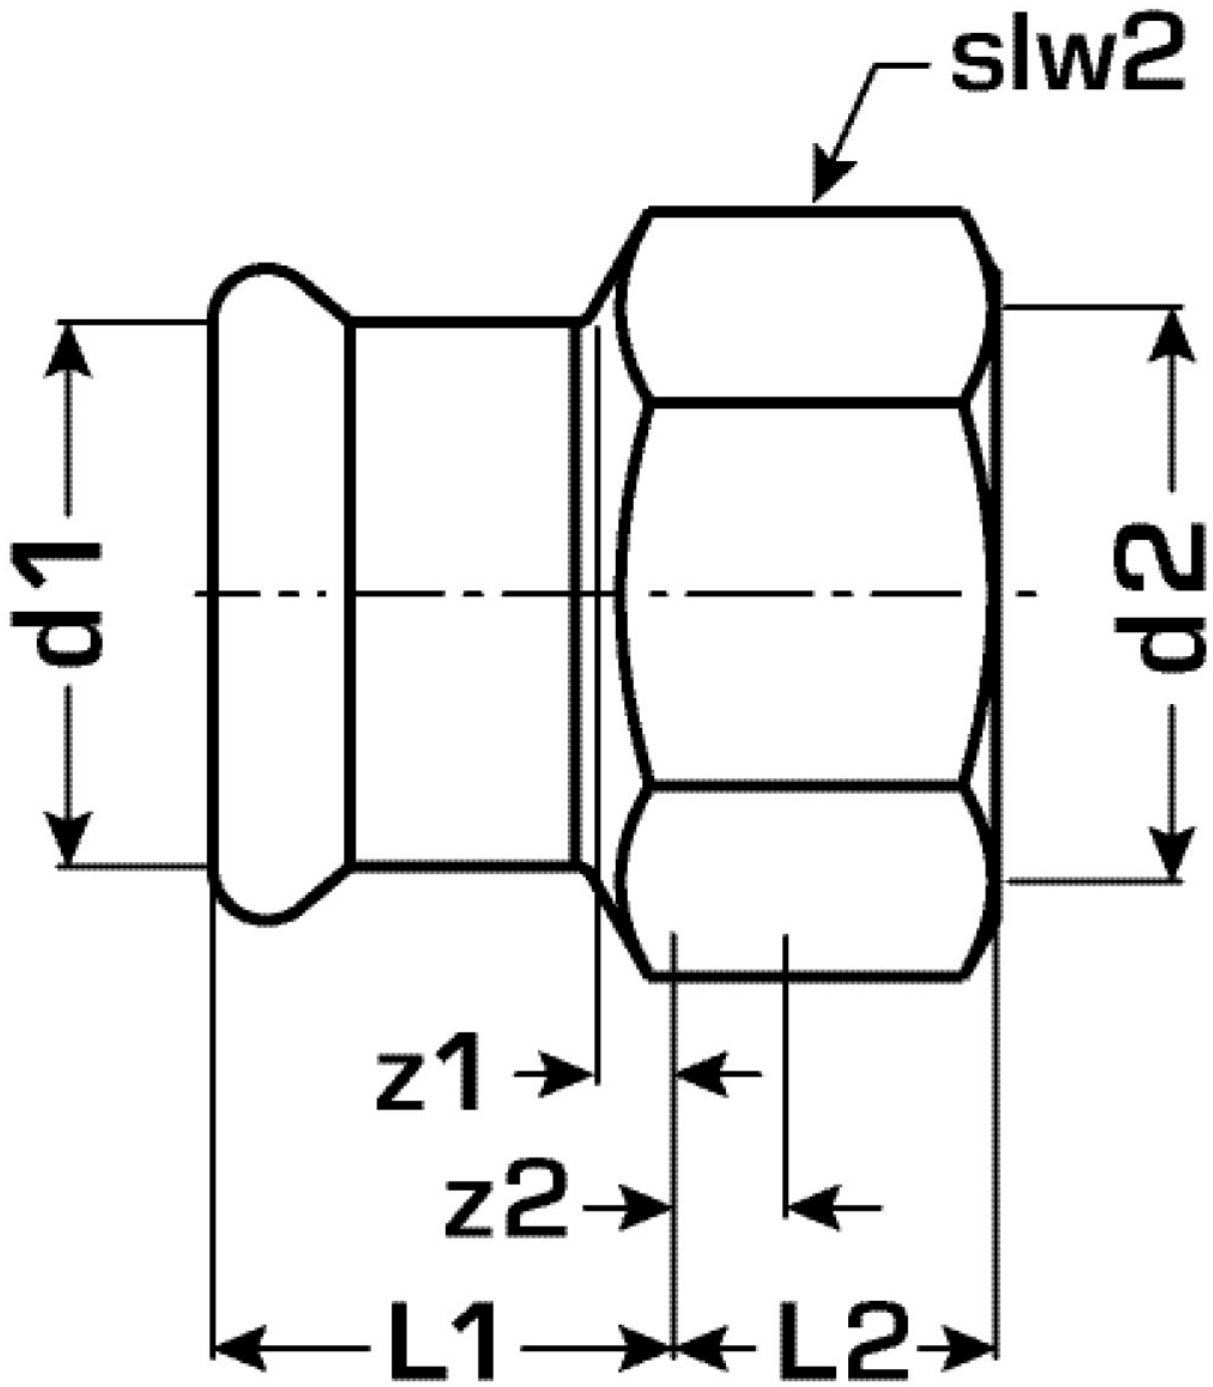

# COPPER FIX

COF457 COPPERFIX copper press-adapter  
female 42x6/4"

52706G07

## Areas of application

Press-adapter with female thread conforming to EN 10226-1 made of red brass, incl. EPDM sealing elements, "leak before pressed"

Press contour: M

## Article information

port 1	Pressmuffe
port 2	Innengewinde zylindrisch BSPT-Rp (ISO 7-1 / EN 10226-1)
design	gerade
press contour	M

Art. No	label	d2	d1 mm	L1 mm	L2 mm	z1 mm	z2 mm	slw2 mm
52706G07	42x6/4"	1 1/2"	42	29	25	3	11	48