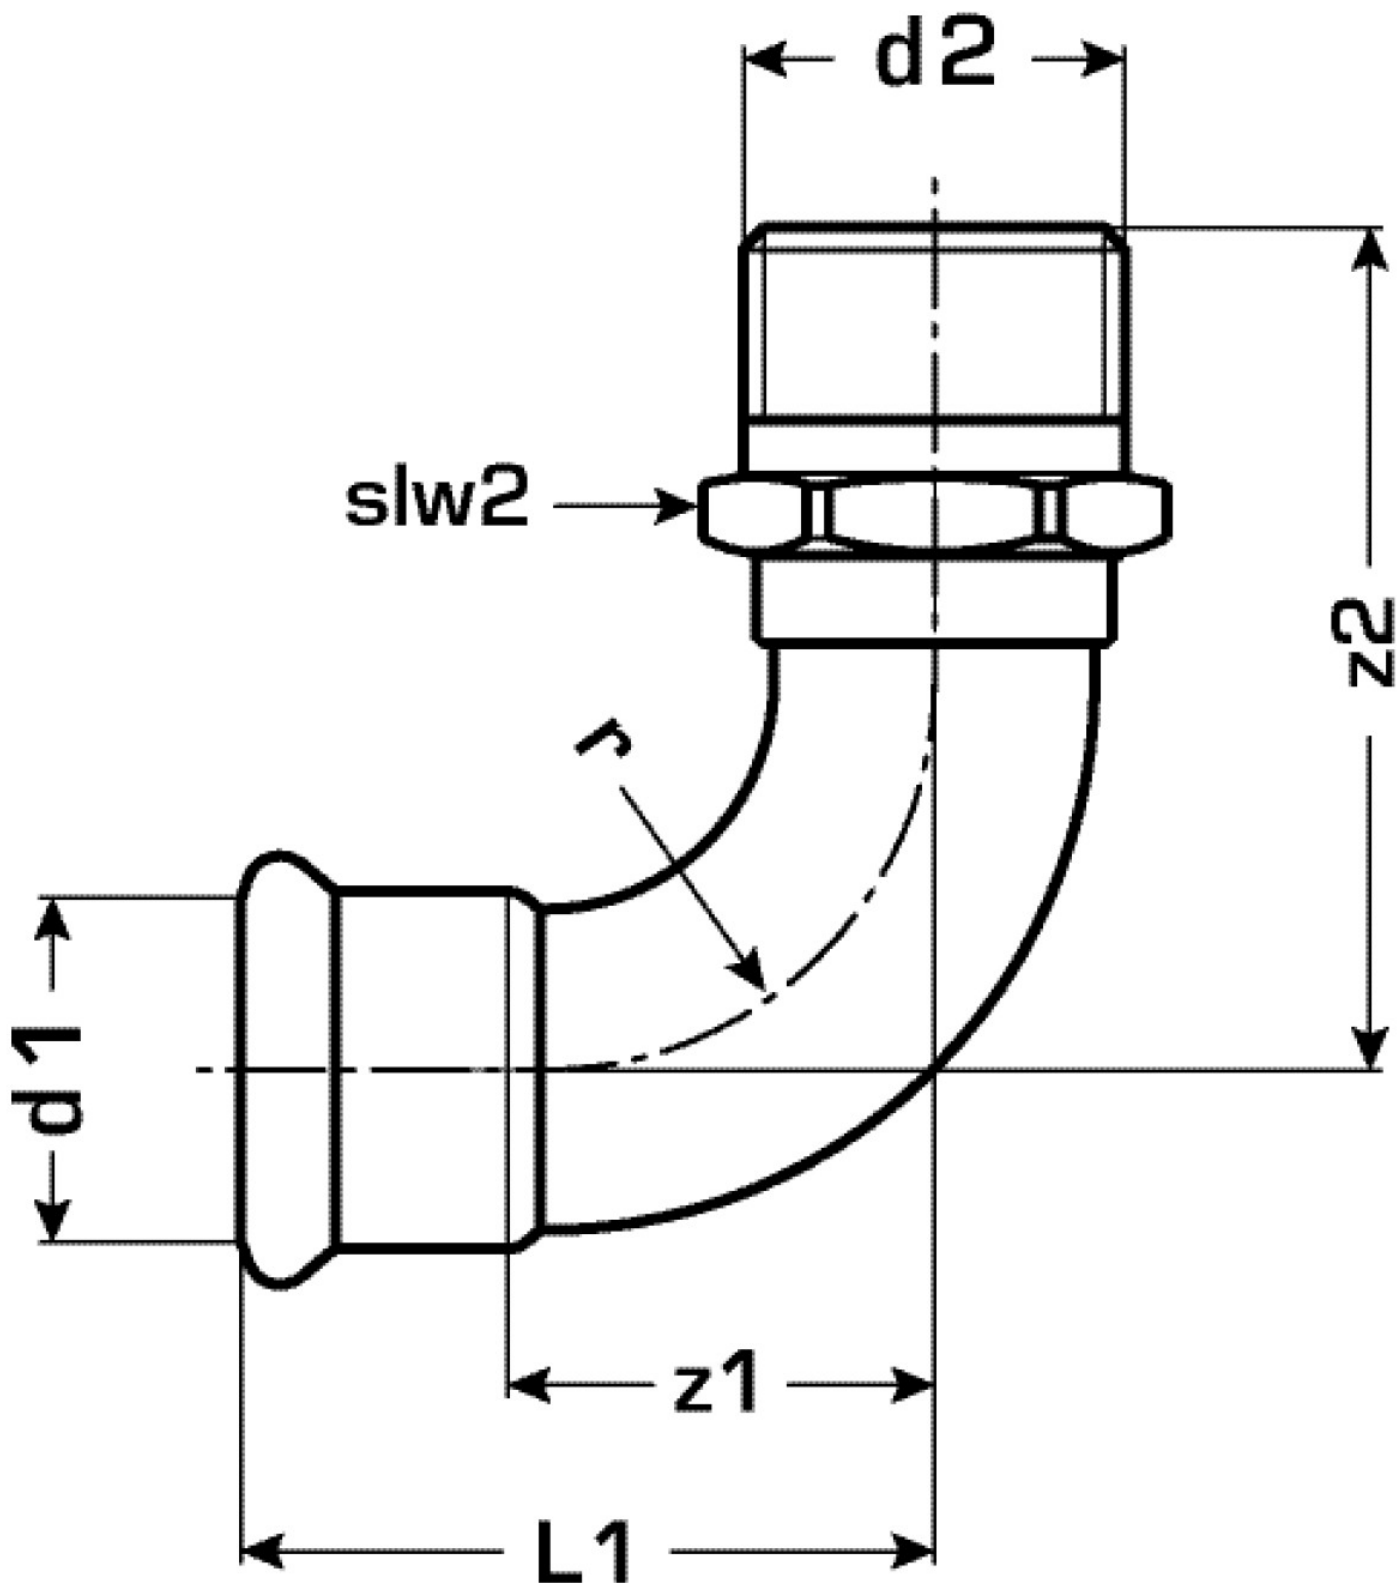

COPPER FIX

COF460 COPPERFIX copper press-elbow adapter 90° male 18x1/2"

52712C02

Areas of application

Press-elbow adapter 90° with male thread conforming to EN 10226-1 made of red brass, incl. EPDM sealing components, "leak before pressed"

Press contour: M

Approvals:

Specifications

Article information

port 1	Pressmuffe
port 2	Außengewinde konisch BSPT-R (ISO 7-1 / EN 10226-1)
design	Bogen
angle	90 °
press contour	M

Product information

VPE1	5,00 SA1
VPE2	25,00 KT1
weight	0,098 KGM
text	COPPERFIX copper press-elbow adapter 90° male
INTRNR	74122000
main material group	COPPERFIX
material group	KUPFER pressfittings
code	COF460

Art. No	label	d2	d1 mm	L1 mm	z1 mm	z2 mm	slw2 mm
52712C02	18x1/2"	1/2" (15)	18	42	15	37	21

KE KELIT GmbH

A 4020 Linz, Ignaz-Mayer-Straße 17, Austria, Europe

PHONE +43 (0) 50 779 **E-MAIL** office@kekelit.com