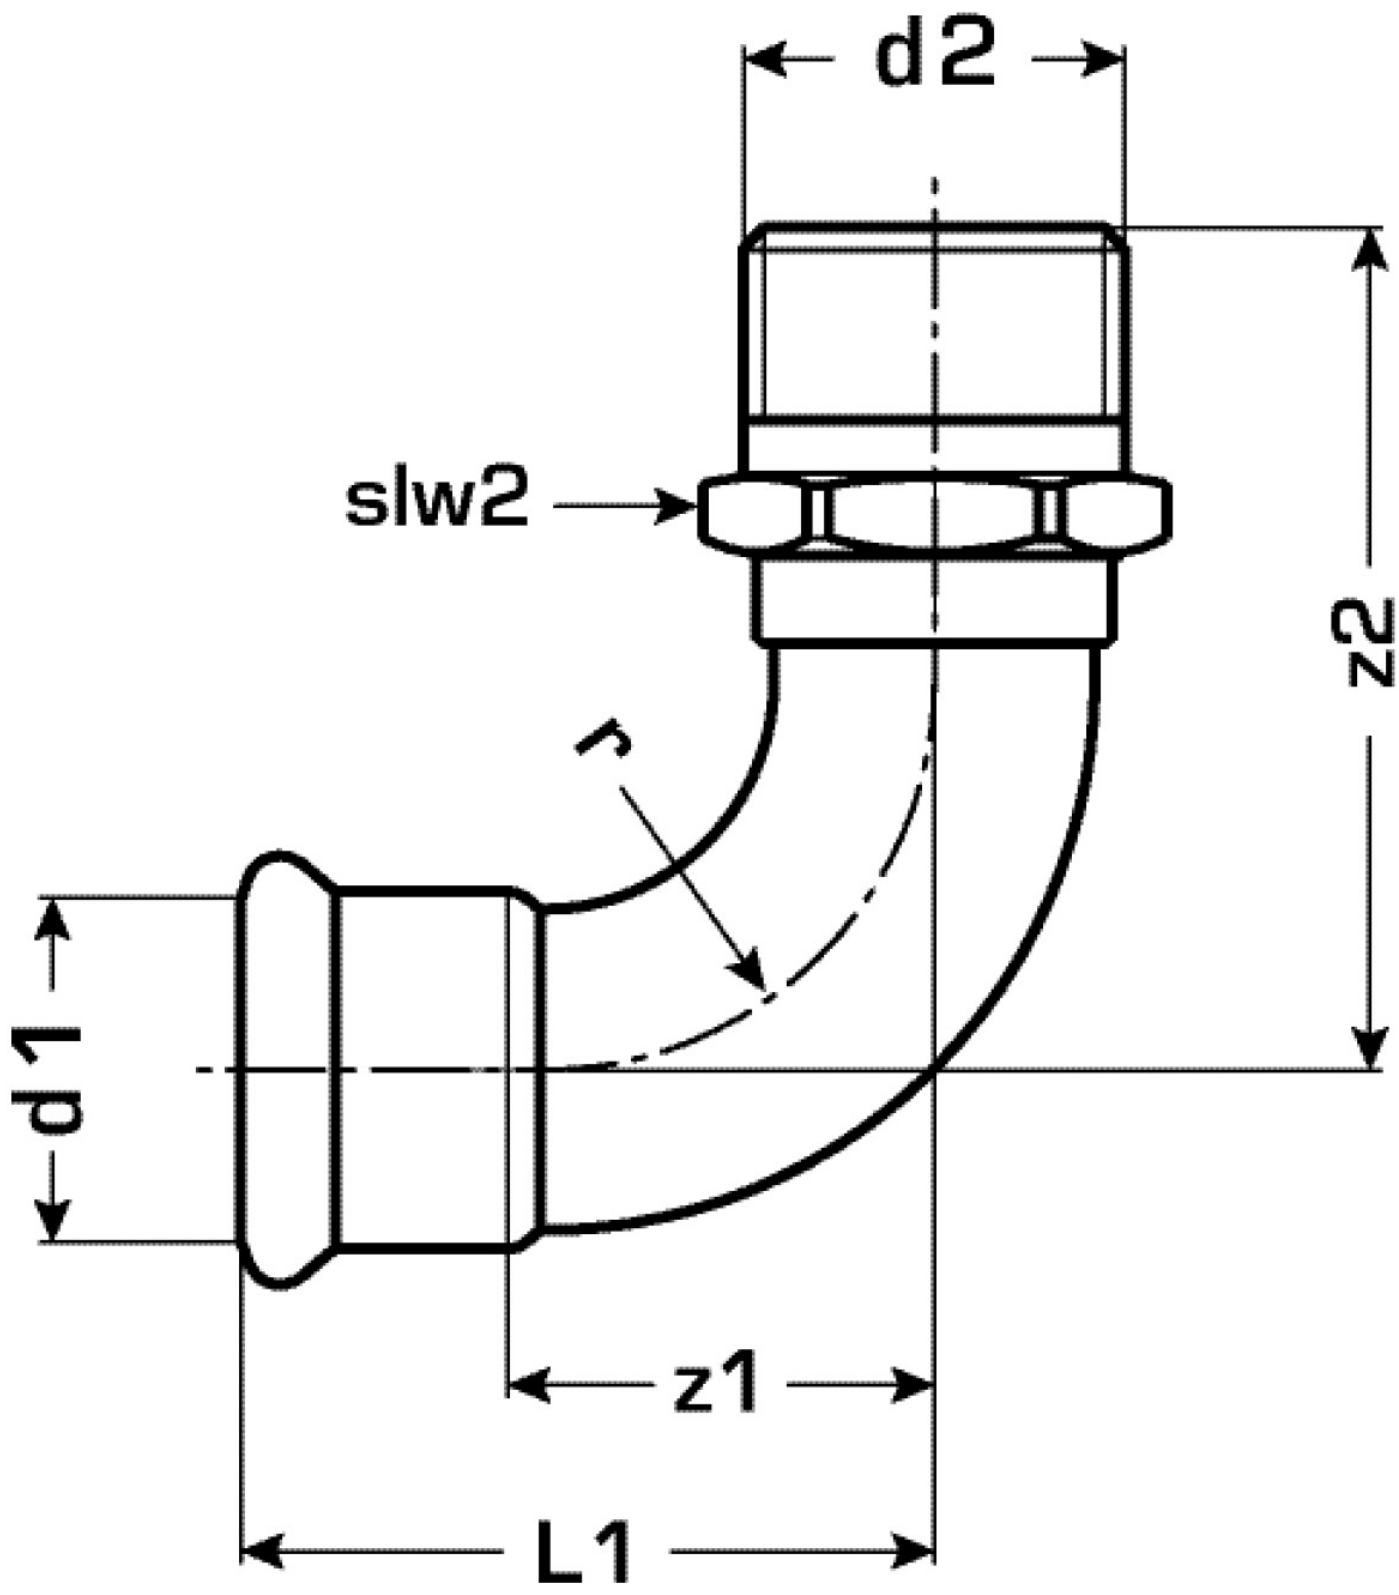

# COPPER FIX

COF460 COPPERFIX copper press-elbow adapter 90° male 28x1"

52712E05

## Areas of application

Press-elbow adapter 90° with male thread conforming to EN 10226-1 made of red brass, incl. EPDM sealing components, "leak before pressed"

Press contour: M

## Article information

port 1	Pressmuffe
port 2	Außengewinde konisch BSPT-R (ISO 7-1 / EN 10226-1)
design	Bogen
angle	90 °
press contour	M

## Product information

VPE1	5,00 SA1
VPE2	25,00 KT1
weight	0,226 KGM
text	COPPERFIX copper press-elbow adapter 90° male
INTRNR	74122000
main material group	COPPERFIX
material group	KUPFER pressfittings
code	COF460