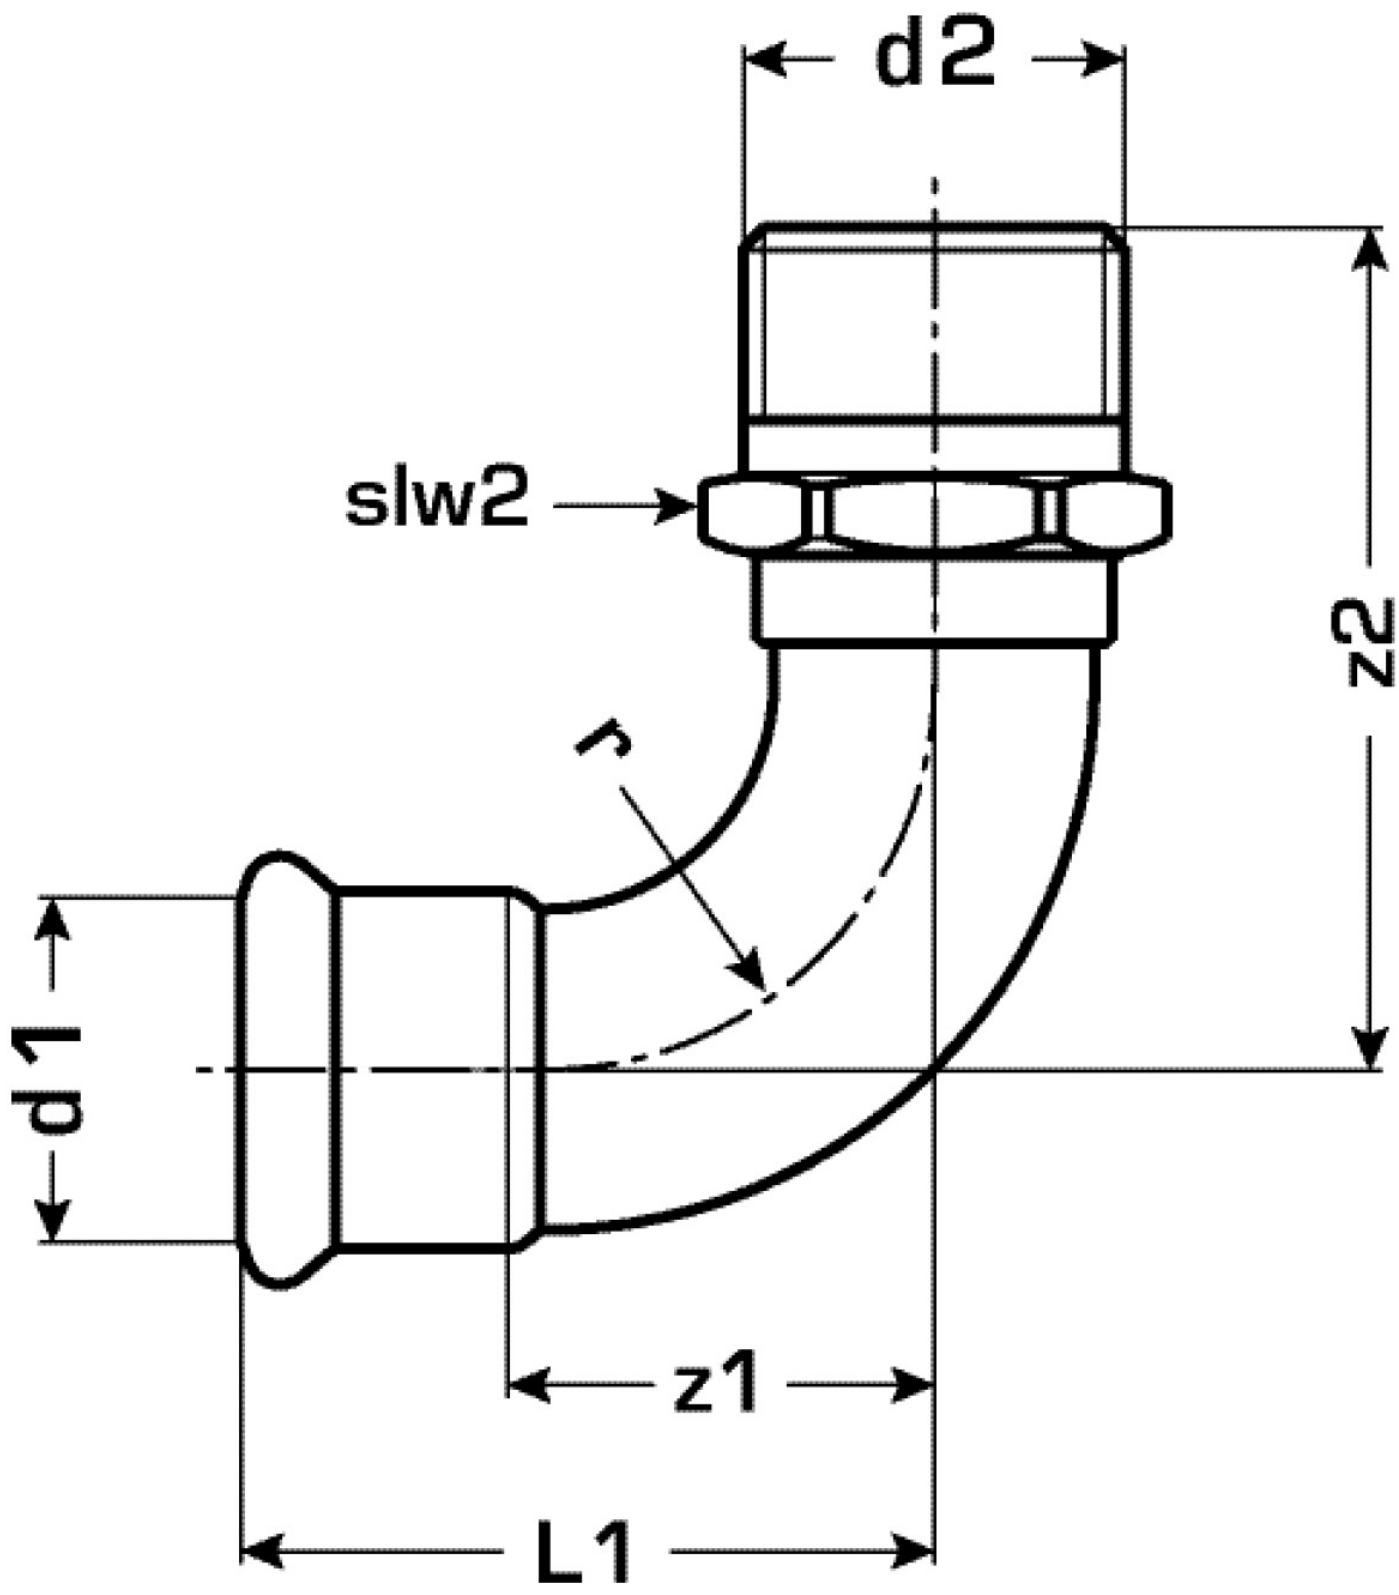

# COPPER FIX

COF460 COPPERFIX copper press-elbow adapter 90° male 42x6/4"

52712G07

## Areas of application

Press-elbow adapter 90° with male thread conforming to EN 10226-1 made of red brass, incl. EPDM sealing components, "leak before pressed"

Press contour: M

## Article information

port 1	Pressmuffe
port 2	Außengewinde konisch BSPT-R (ISO 7-1 / EN 10226-1)
design	Bogen
angle	90 °
press contour	M

Art. No	label	d2	d1 mm	L1 mm	z1 mm	z2 mm	slw2 mm
52712G07	42x6/4"	1 1/2"	42	62	32	51	58

**KE KELIT GmbH**

A 4020 Linz, Ignaz-Mayer-Straße 17, Austria, Europe

**PHONE** +43 (0) 50 779 **E-MAIL** [office@kekelit.com](mailto:office@kekelit.com)