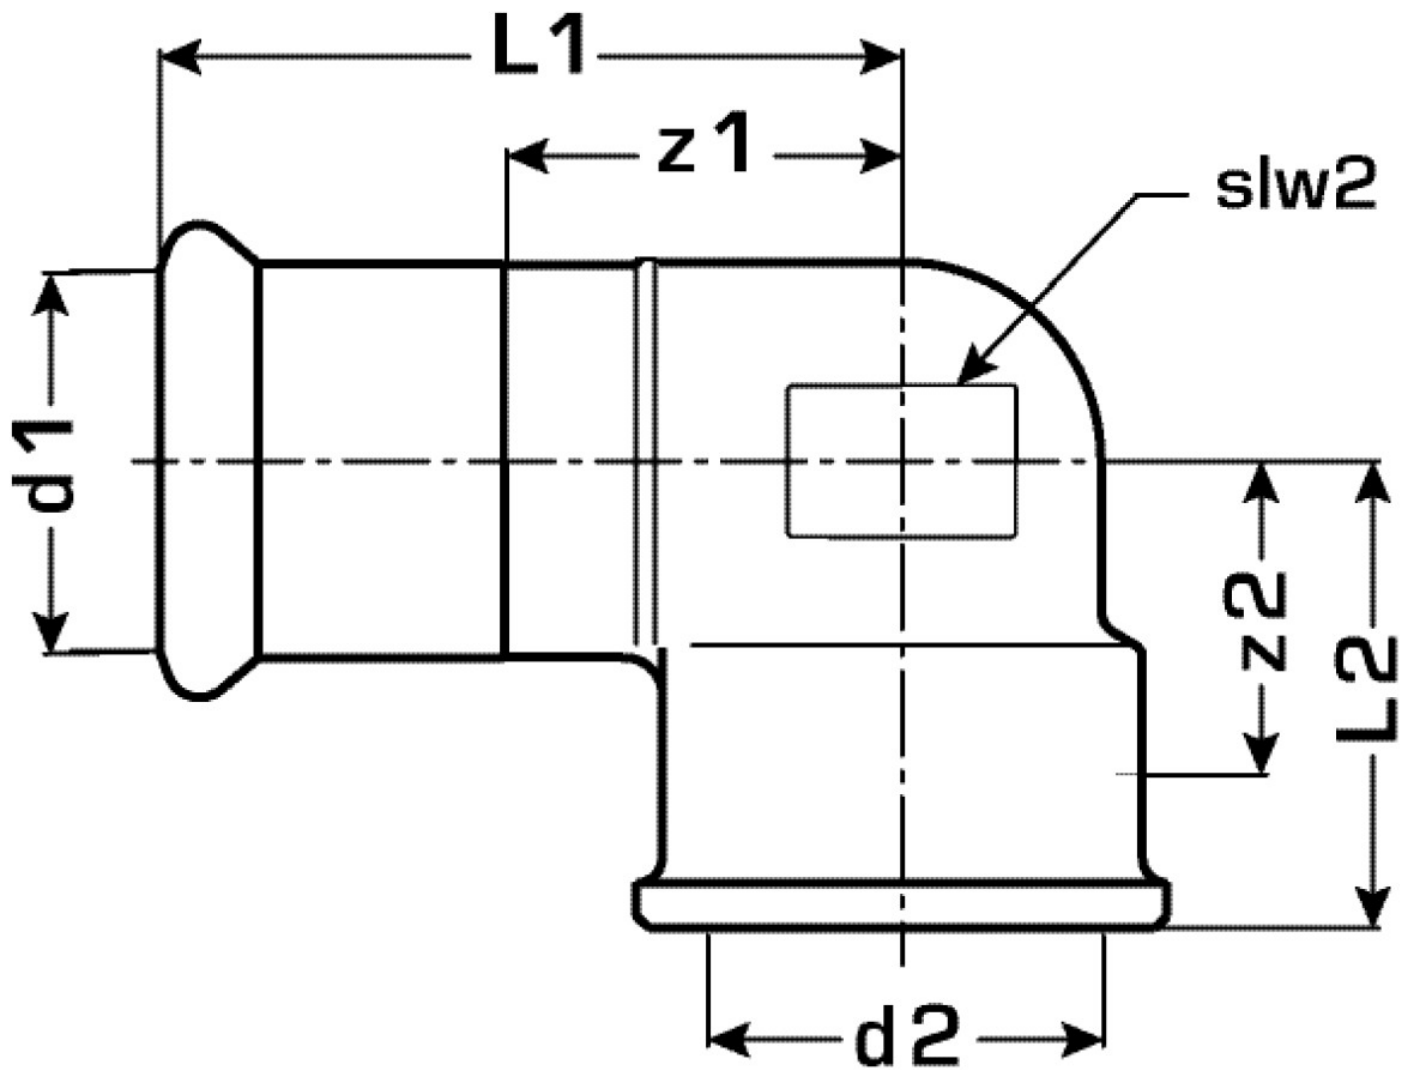

COPPER FIX

COF467 COPPERFIX copper press-elbow adapter 90° female 18x1/2"

52716C02

Areas of application

Press-elbow adapter 90° with female thread conforming to EN 10226-1 made of red brass, incl. EPDM sealing components, "leak before pressed"

Press contour: M

Approvals:

Specifications

Article information

port 1	Pressmuffe
port 2	Innengewinde zylindrisch BSPT-Rp (ISO 7-1 / EN 10226-1)
design	Bogen
angle	90 °
press contour	M

Product information

VPE1	5,00 SA1
VPE2	75,00 KT1
weight	0,095 KGM
text	COPPERFIX copper press-elbow adapter 90° female
INTRNR	74122000
main material group	COPPERFIX
material group	KUPFER pressfittings
code	COF467

Art. No	label	d2	d1 mm	L1 mm	L2 mm	z1 mm	z2 mm	slw2 mm
52716C02	18x1/2"	1/2" (15)	18	41	24	21	14	21