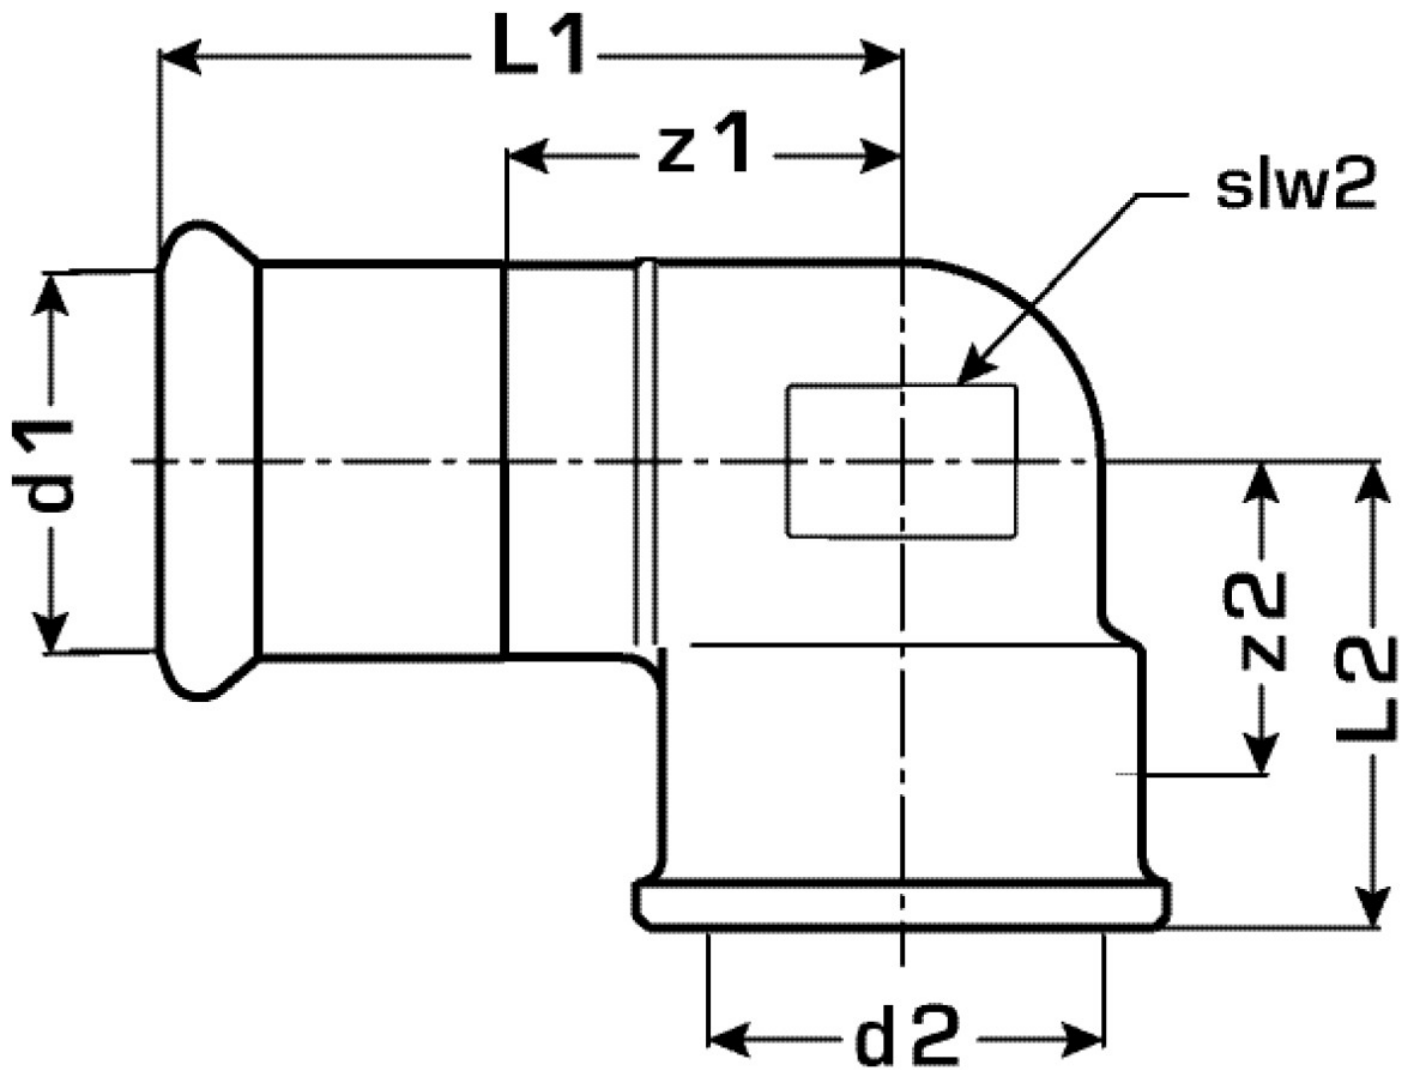

COPPER FIX

COF467 COPPERFIX copper press-elbow adapter 90° female 22x3/4"

52716D04

Areas of application

Press-elbow adapter 90° with female thread conforming to EN 10226-1 made of red brass, incl. EPDM sealing components, "leak before pressed"

Press contour: M

Approvals:

Specifications

Article information

port 1	Pressmuffe
port 2	Innengewinde zylindrisch BSPT-Rp (ISO 7-1 / EN 10226-1)
design	Bogen
angle	90 °
press contour	M

Product information

VPE1	5,00 SA1
VPE2	50,00 KT1
weight	0,130 KGM
text	COPPERFIX copper press-elbow adapter 90° female
INTRNR	74122000
main material group	COPPERFIX
material group	KUPFER pressfittings
code	COF467

Art. No	label	d2	d1 mm	L1 mm	L2 mm	z1 mm	z2 mm	slw2 mm
52716D04	22x3/4"	3/4 Zoll (20)	22	45	27	24	11	25