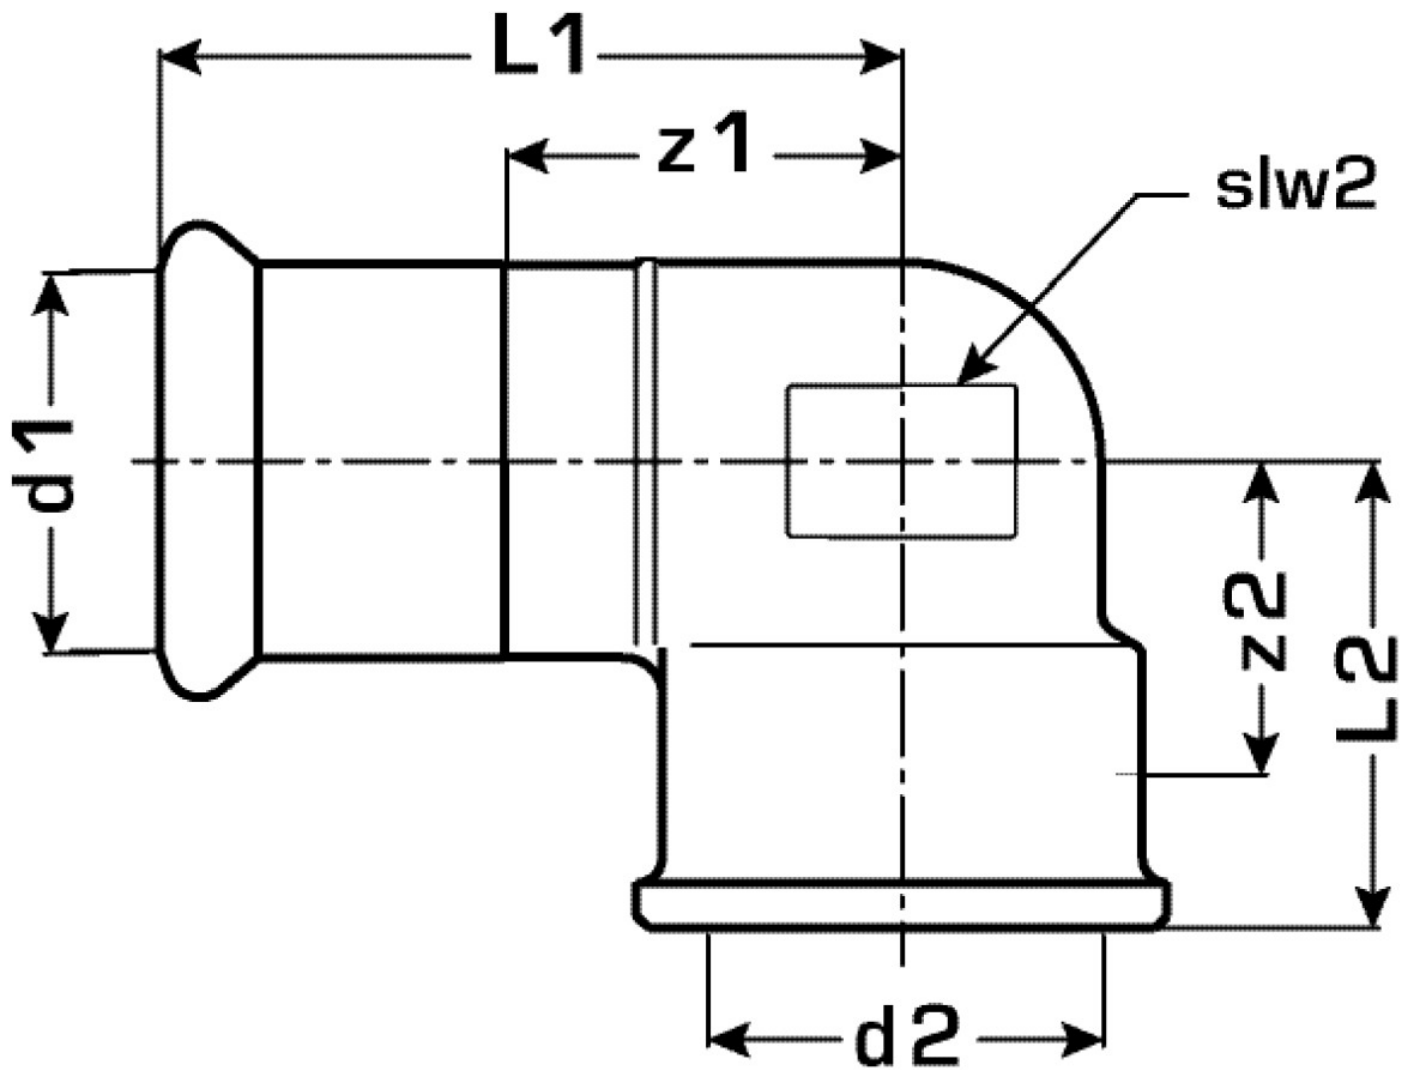

COPPER FIX

COF467 COPPERFIX copper press-elbow adapter 90° female 35x5/4"

52716F06

Areas of application

Press-elbow adapter 90° with female thread conforming to EN 10226-1 made of red brass, incl. EPDM sealing components, "leak before pressed"

Press contour: M

Approvals:

Specifications

Article information

port 1	Pressmuffe
port 2	Innengewinde zylindrisch BSPT-Rp (ISO 7-1 / EN 10226-1)
design	Bogen
angle	90 °
press contour	M

Product information

VPE1	5,00 SA1
VPE2	20,00 KT1
weight	0,333 KGM
text	COPPERFIX copper press-elbow adapter 90° female
INTRNR	74122000
main material group	COPPERFIX
material group	KUPFER pressfittings
code	COF467

Art. No	label	d2	d1 mm	L1 mm	L2 mm	z1 mm	z2 mm	slw2 mm
52716F06	35x5/4"	1 1/4"	35	55	45	29	21	46