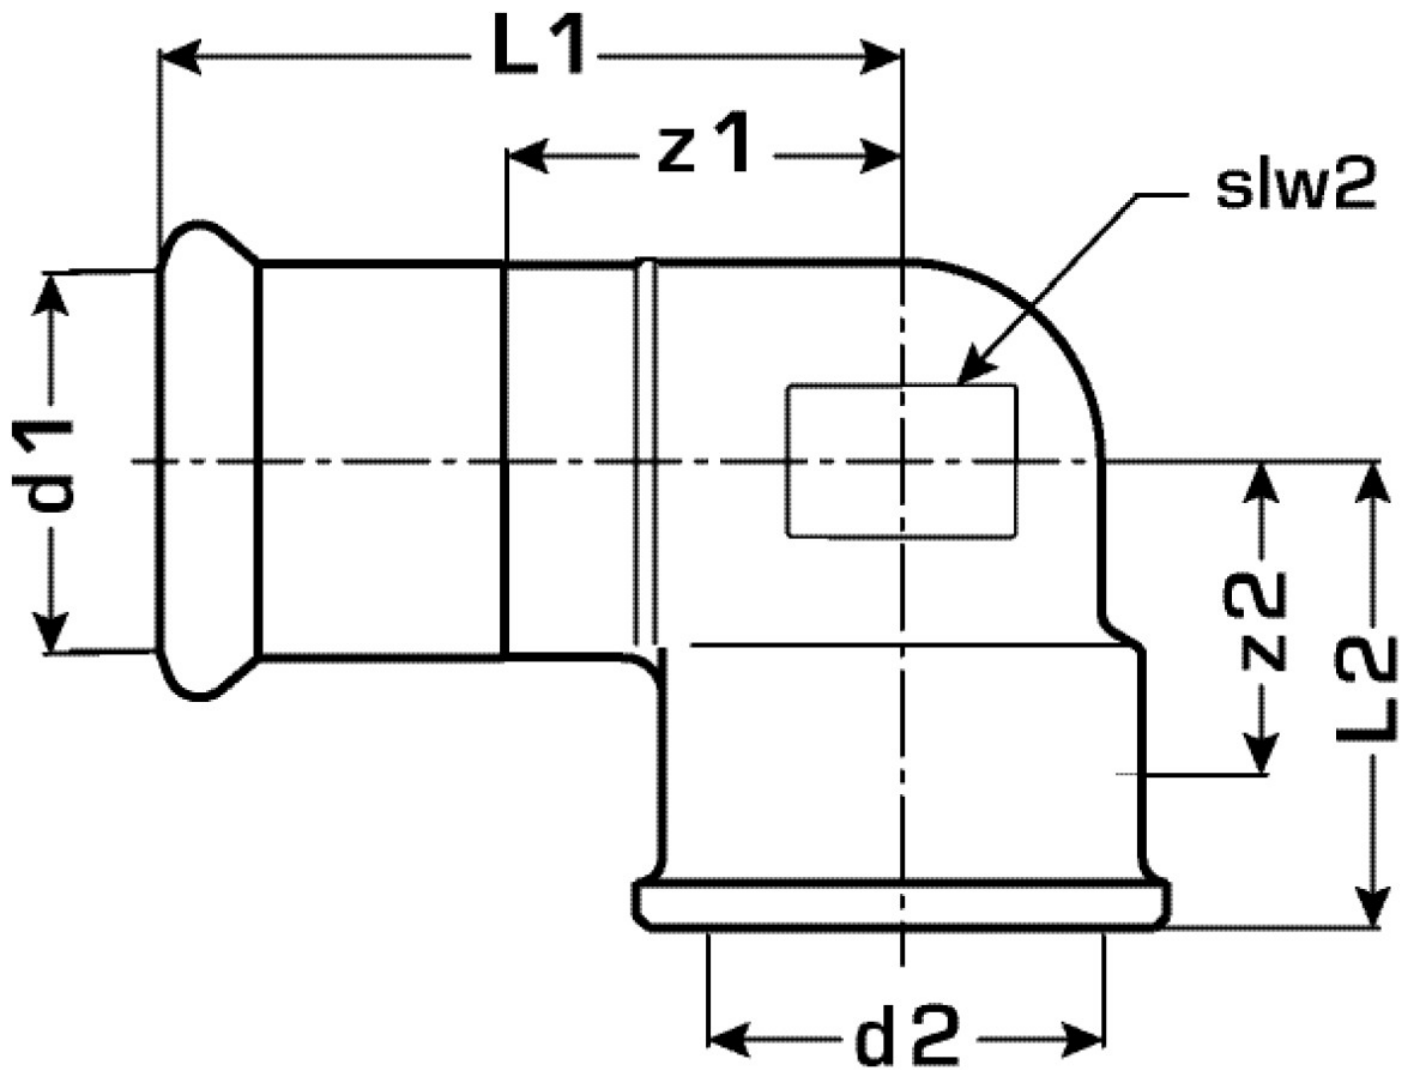

COPPER FIX

COF467 COPPERFIX copper press-elbow adapter 90° female 42x6/4"

52716G07

Areas of application

Press-elbow adapter 90° with female thread conforming to EN 10226-1 made of red brass, incl. EPDM sealing components, "leak before pressed"

Press contour: M

Approvals:

Specifications

Article information

port 1	Pressmuffe
port 2	Innengewinde zylindrisch BSPT-Rp (ISO 7-1 / EN 10226-1)
design	Bogen
angle	90 °
press contour	M

Product information

VPE1	1,00 SA1
VPE2	10,00 KT1
weight	0,414 KGM
text	COPPERFIX copper press-elbow adapter 90° female
INTRNR	74122000
main material group	COPPERFIX
material group	KUPFER pressfittings
code	COF467

Art. No	label	d2	d1 mm	L1 mm	L2 mm	z1 mm	z2 mm	slw2 mm
52716G07	42x6/4"	1 1/2"	42	63	52	35	26	53