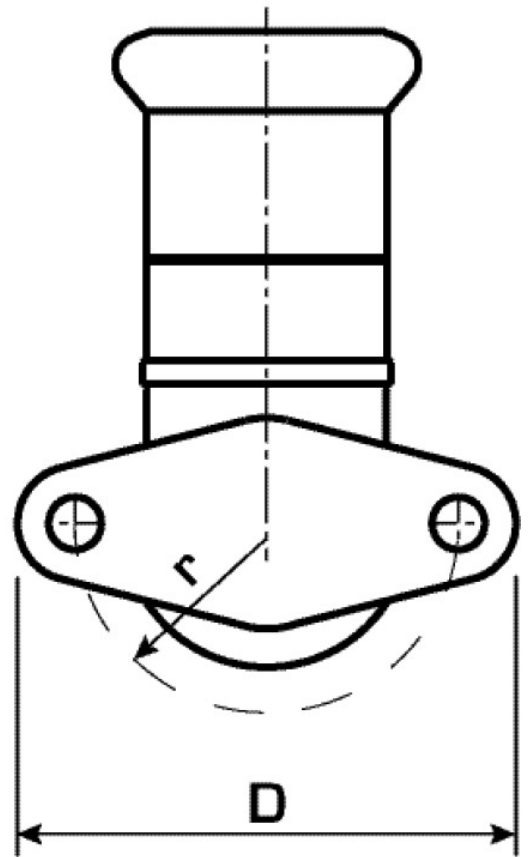

COPPER FIX

COF480 COPPERFIX copper press wall bracket fitting 90° female 15x1/2"

52750B02

Areas of application

Press-wall bracket fitting 90°, female, made of red brass, incl. EPDM sealing elements, "leak before pressed"

VPE2 80,00 KT1

weight 0,104 KGM

text COPPERFIX copper press wall bracket fitting 90° female

INTRNR 74122000

main material group COPPERFIX

material group KUPFER pressfittings

code COF480

Art. No	label	d1 mm	d2 Zoll	d1 mm	L1 mm	L3 mm	z1 mm	z2 mm	z1 mm	z3 mm
52750B02	15x1/2"	15	1/2"	15	38	19	22	9	17	9