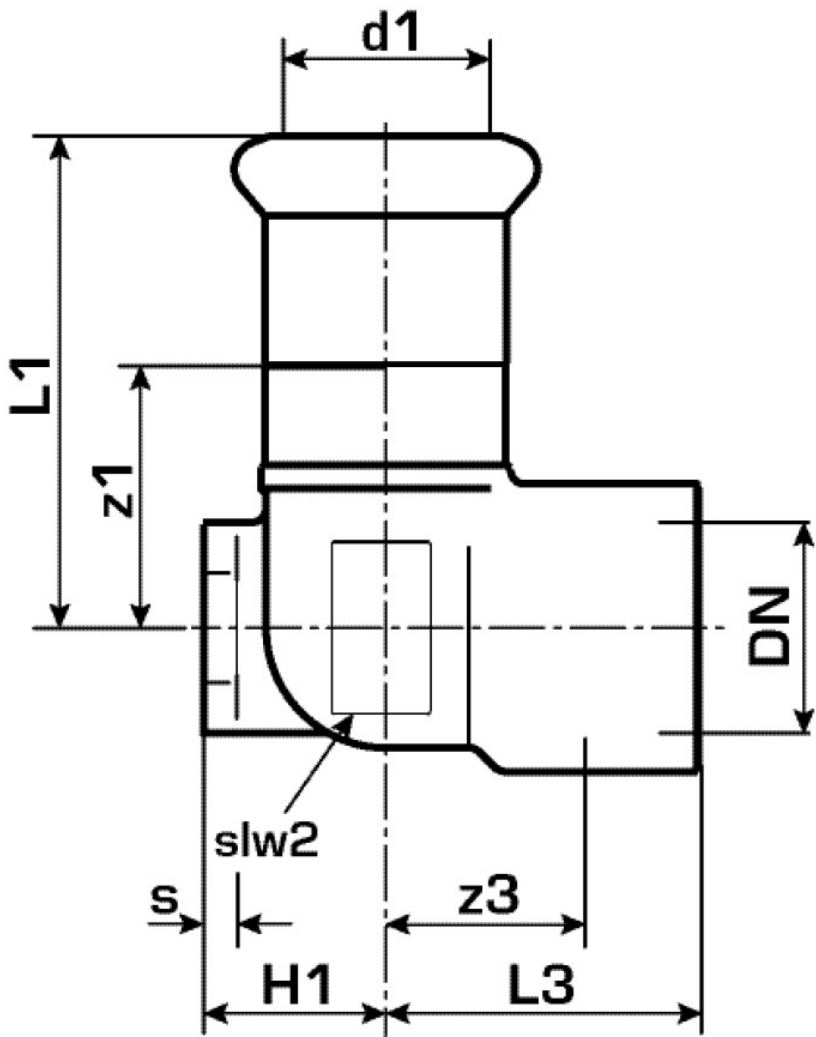

COPPER FIX

COF480 COPPERFIX copper press wall bracket fitting 90° female 15x1/2"

52750B02

Areas of application

Press-wall bracket fitting 90°, female, made of red brass, incl. EPDM sealing elements, "leak before pressed"

VPE2 80,00 KT1

weight 0,104 KGM

text COPPERFIX copper press wall bracket fitting 90° female

INTRNR 74122000

main material group COPPERFIX

material group KUPFER pressfittings

code COF480

Art. No	label	d1 mm	d2 Zoll	d1 mm	L1 mm	L3 mm	z1 mm	z2 mm	z1 mm	z3 mm
52750B02	15x1/2"	15	1/2"	15	38	19	22	9	17	9