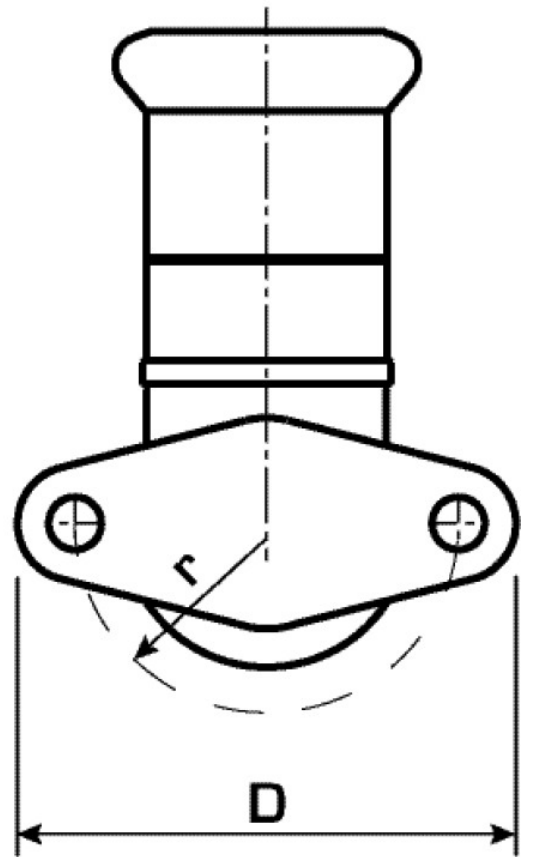

COPPER FIX

COF480 COPPERFIX copper press wall bracket fitting 90° female 18x1/2"

52750C02

Areas of application

Press-wall bracket fitting 90°, female, made of red brass, incl. EPDM sealing elements, "leak before pressed"

VPE2 50,00 KT1

weight 0,115 KGM

text COPPERFIX copper press wall bracket fitting 90° female

INTRNR 74122000

main material group COPPERFIX

material group KUPFER pressfittings

code COF480

Art. No	label	d1 mm	d2 Zoll	d1 mm	L1 mm	L3 mm	z1 mm	z2 mm	z1 mm	z3 mm	slw2 mm
52750C0	18x1/2"	18	1/2"	18	41	23,5	23	9	24,5	11,5	22