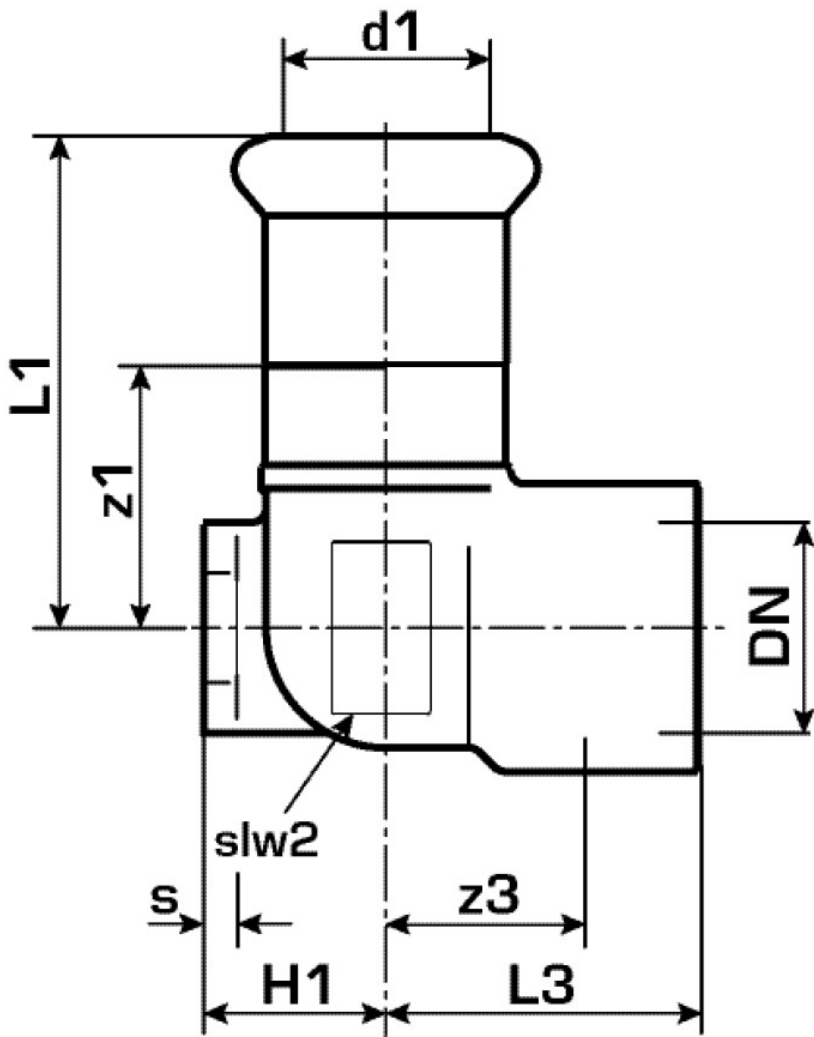

COPPER FIX

COF480 COPPERFIX copper press wall bracket fitting 90° female 18x1/2"

52750C02

Areas of application

Press-wall bracket fitting 90°, female, made of red brass, incl. EPDM sealing elements, "leak before pressed"

VPE2 50,00 KT1

weight 0,115 KGM

text COPPERFIX copper press wall bracket fitting 90° female

INTRNR 74122000

main material group COPPERFIX

material group KUPFER pressfittings

code COF480

Art. No	label	d1 mm	d2 Zoll	d1 mm	L1 mm	L3 mm	z1 mm	z2 mm	z1 mm	z3 mm	slw2 mm
52750C0	18x1/2"	18	1/2"	18	41	23,5	23	9	24,5	11,5	22