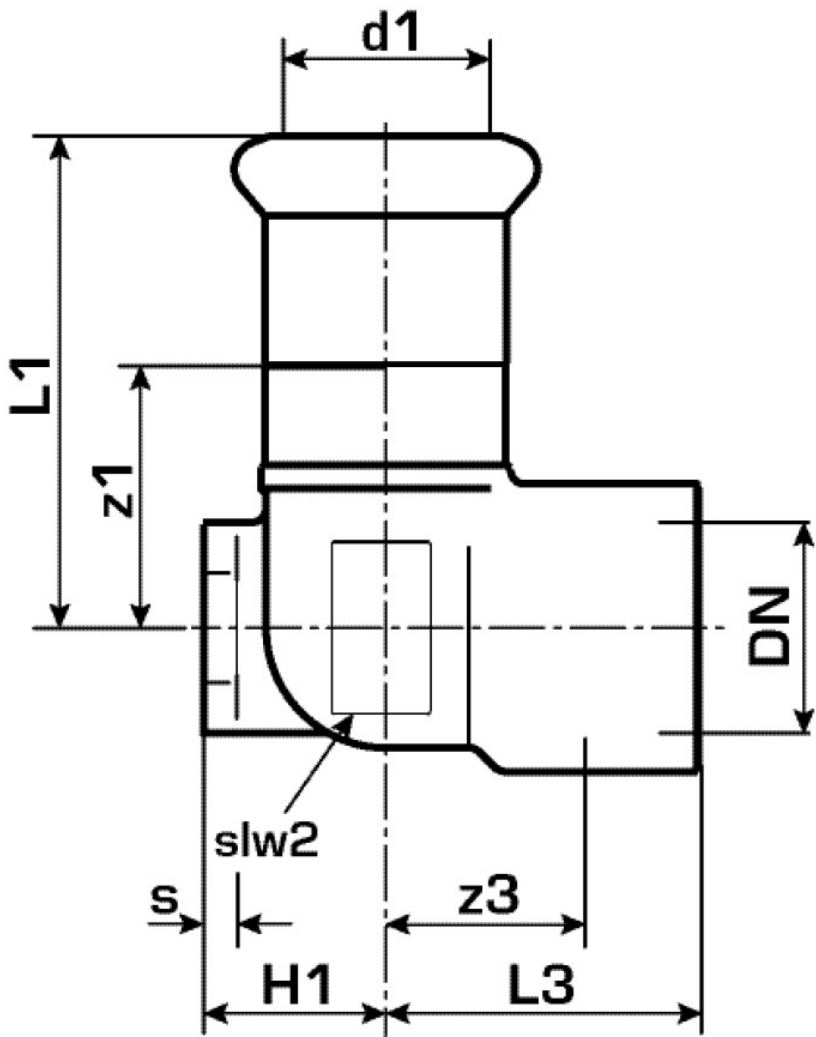

COPPER FIX

COF480 COPPERFIX copper press wall bracket fitting 90° female 22x3/4"

52750D04

Areas of application

Press-wall bracket fitting 90°, female, made of red brass, incl. EPDM sealing elements, "leak before pressed"

VPE2 50,00 KT1

weight 0,154 KGM

text COPPERFIX copper press wall bracket fitting 90° female

INTRNR 74122000

main material group COPPERFIX

material group KUPFER pressfittings

code COF480

Art. No	label	d1 mm	d2 Zoll	d1 mm	L1 mm	L3 mm	z1 mm	z2 mm	z1 mm	z3 mm
52750D04	22x3/4"	22	3/4"	22	41,5	25,5	24	11	21,5	14