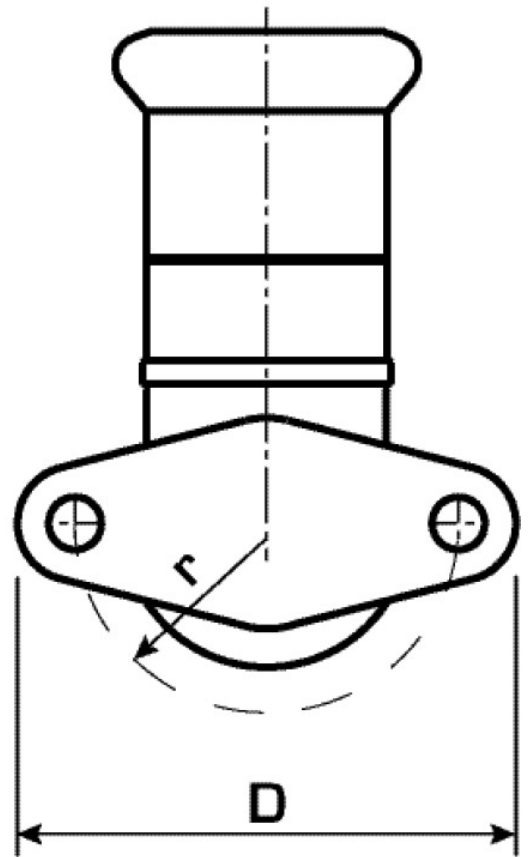

COPPER FIX

COF480 COPPERFIX copper press wall bracket fitting 90° female 22x3/4"

52750D04

Areas of application

Press-wall bracket fitting 90°, female, made of red brass, incl. EPDM sealing elements, "leak before pressed"

VPE2 50,00 KT1

weight 0,154 KGM

text COPPERFIX copper press wall bracket fitting 90° female

INTRNR 74122000

main material group COPPERFIX

material group KUPFER pressfittings

code COF480

Art. No	label	d1 mm	d2 Zoll	d1 mm	L1 mm	L3 mm	z1 mm	z2 mm	z1 mm	z3 mm
52750D04	22x3/4"	22	3/4"	22	41,5	25,5	24	11	21,5	14