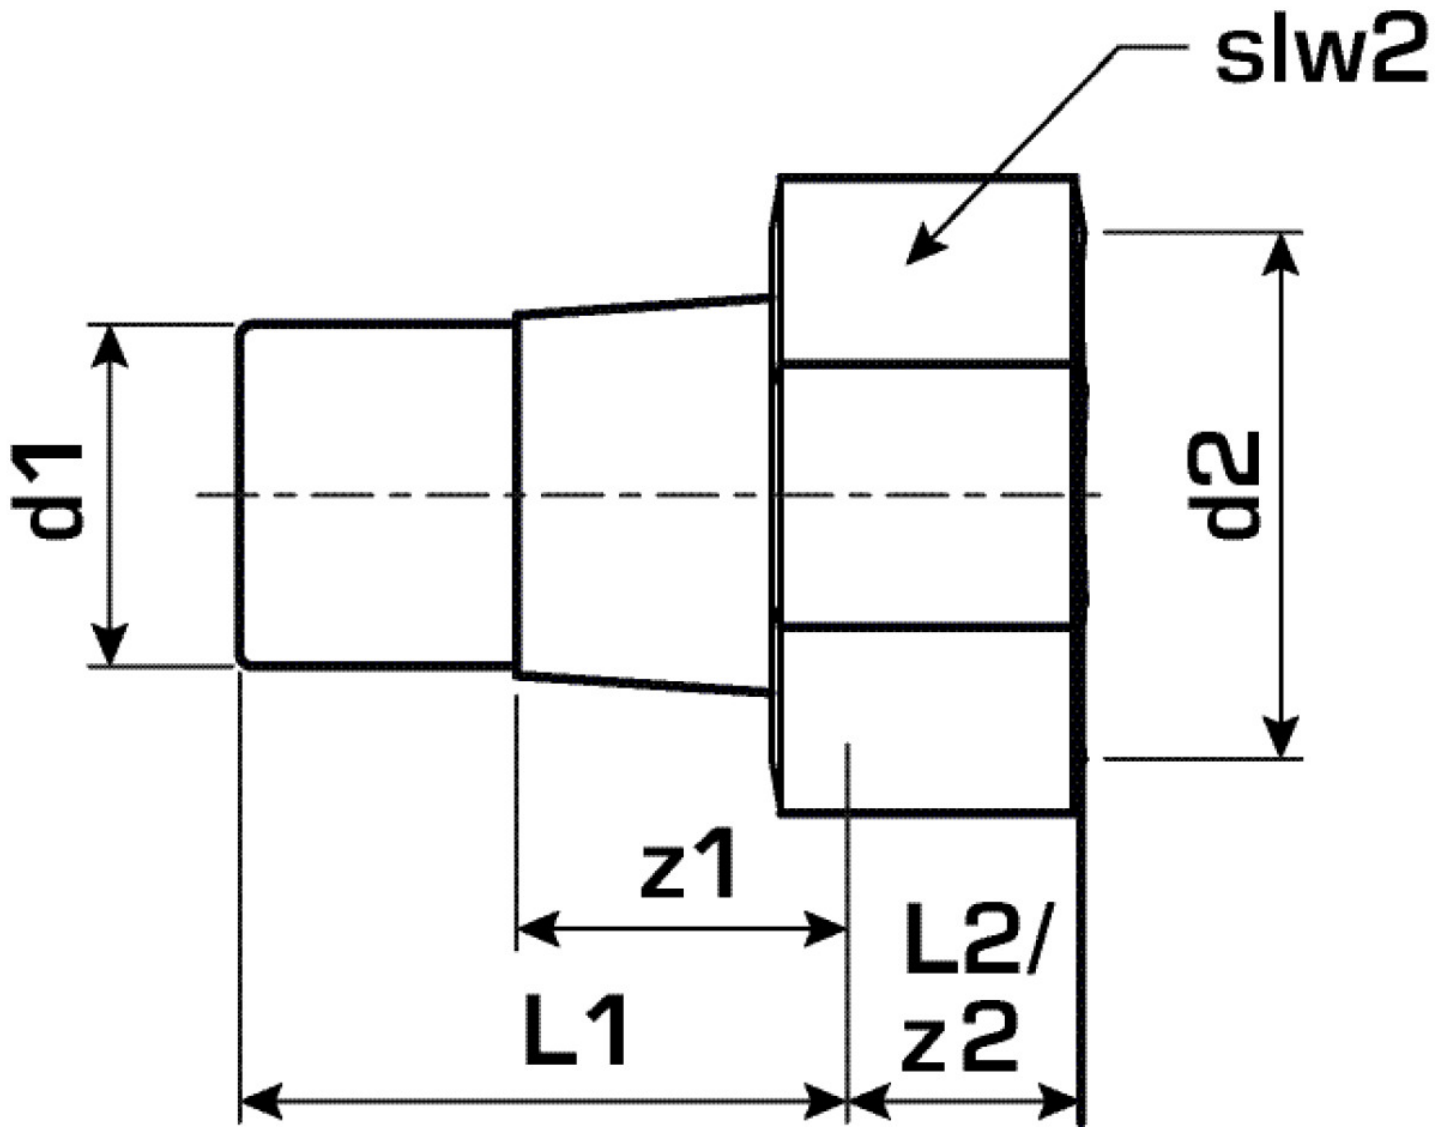

KETRIX

TRI57 KETRIX screw fitting connection
plastic/metal, female thread 75x3 1/4"

55244J15

Areas of application

KETRIX polyfusion weld fitting, flat sealing, including EPDM seal
plastic socket or EPDM seal available separately!

Specifications

Product information	
VPE1	1,00 SA1
VPE2	5,00 KT1
VPE3	20,00 KT2
VPE4	480,00 PAL
weight	1,062 KGM
text	KETRIX screw fitting connection plastic/metal, female thread
INTRNR	39174000
main material group	KETRIX
material group	KETRIX metal fittings
code	TRI57

Art. No	label
55244J15	75x3 1/4"