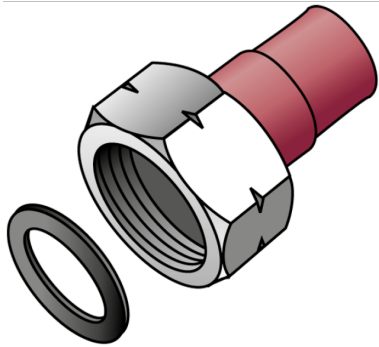

KETRIX

TRI57 KETRIX screw fitting connection
plastic/metal, female thread 75x3 1/4"

55244J15

Areas of application

KETRIX polyfusion weld fitting, flat sealing, including EPDM seal
plastic socket or EPDM seal available separately!

Specifications

Product information	
VPE1	1,00 SA1
VPE2	5,00 KT1
VPE3	20,00 KT2
VPE4	480,00 PAL
weight	1,062 KGM
text	KETRIX screw fitting connection plastic/metal, female thread
INTRNR	39174000
main material group	KETRIX
material group	KETRIX metal fittings
code	TRI57

Art. No	label
55244J15	75x3 1/4"