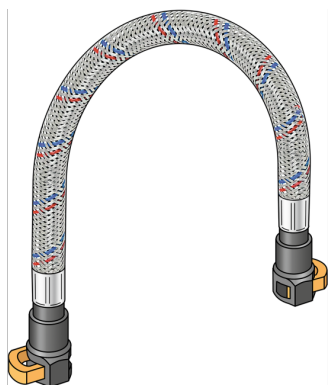

## KCS413 CLIMATEFIX quick-plug hose 12/500

63568050

### Areas of application

Quick-plug hose for CLIMATEFIX ceiling sail, incl. EPDM sealing components, tensioning clip as a withdrawal barrier

Area of application: tmax 70°C/10 bar

ATTENTION: NOT FOR sanitation installations!

# Specifications

Product information	
VPE1	2,00 SA1
VPE2	20,00 KT1
L	0,5
weight	0,070 KGM
text	CLIMATEFIX quick-plug hose
INTRNR	40093200
main material group	CLIMATEFIX
material group	CLIMATEFIX fittings
code	KCS413