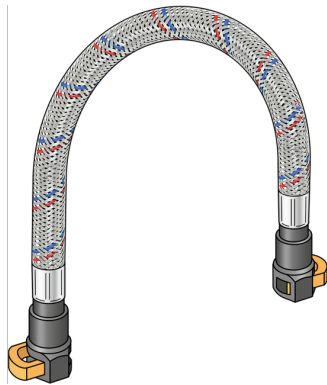

## KCS413 CLIMATEFIX quick-plug hose 12/1250

63568125

### Areas of application

Quick-plug hose for CLIMATEFIX ceiling sail, incl. EPDM sealing components, tensioning clip as a withdrawal barrier

Area of application: tmax 70°C/10 bar

ATTENTION: NOT FOR sanitation installations!

# Specifications

Product information	
VPE1	2,00 SA1
VPE2	20,00 KT1
L	1,25
weight	0,112 KGM
text	CLIMATEFIX quick-plug hose
INTRNR	40093200
main material group	CLIMATEFIX
material group	CLIMATEFIX fittings
code	KCS413