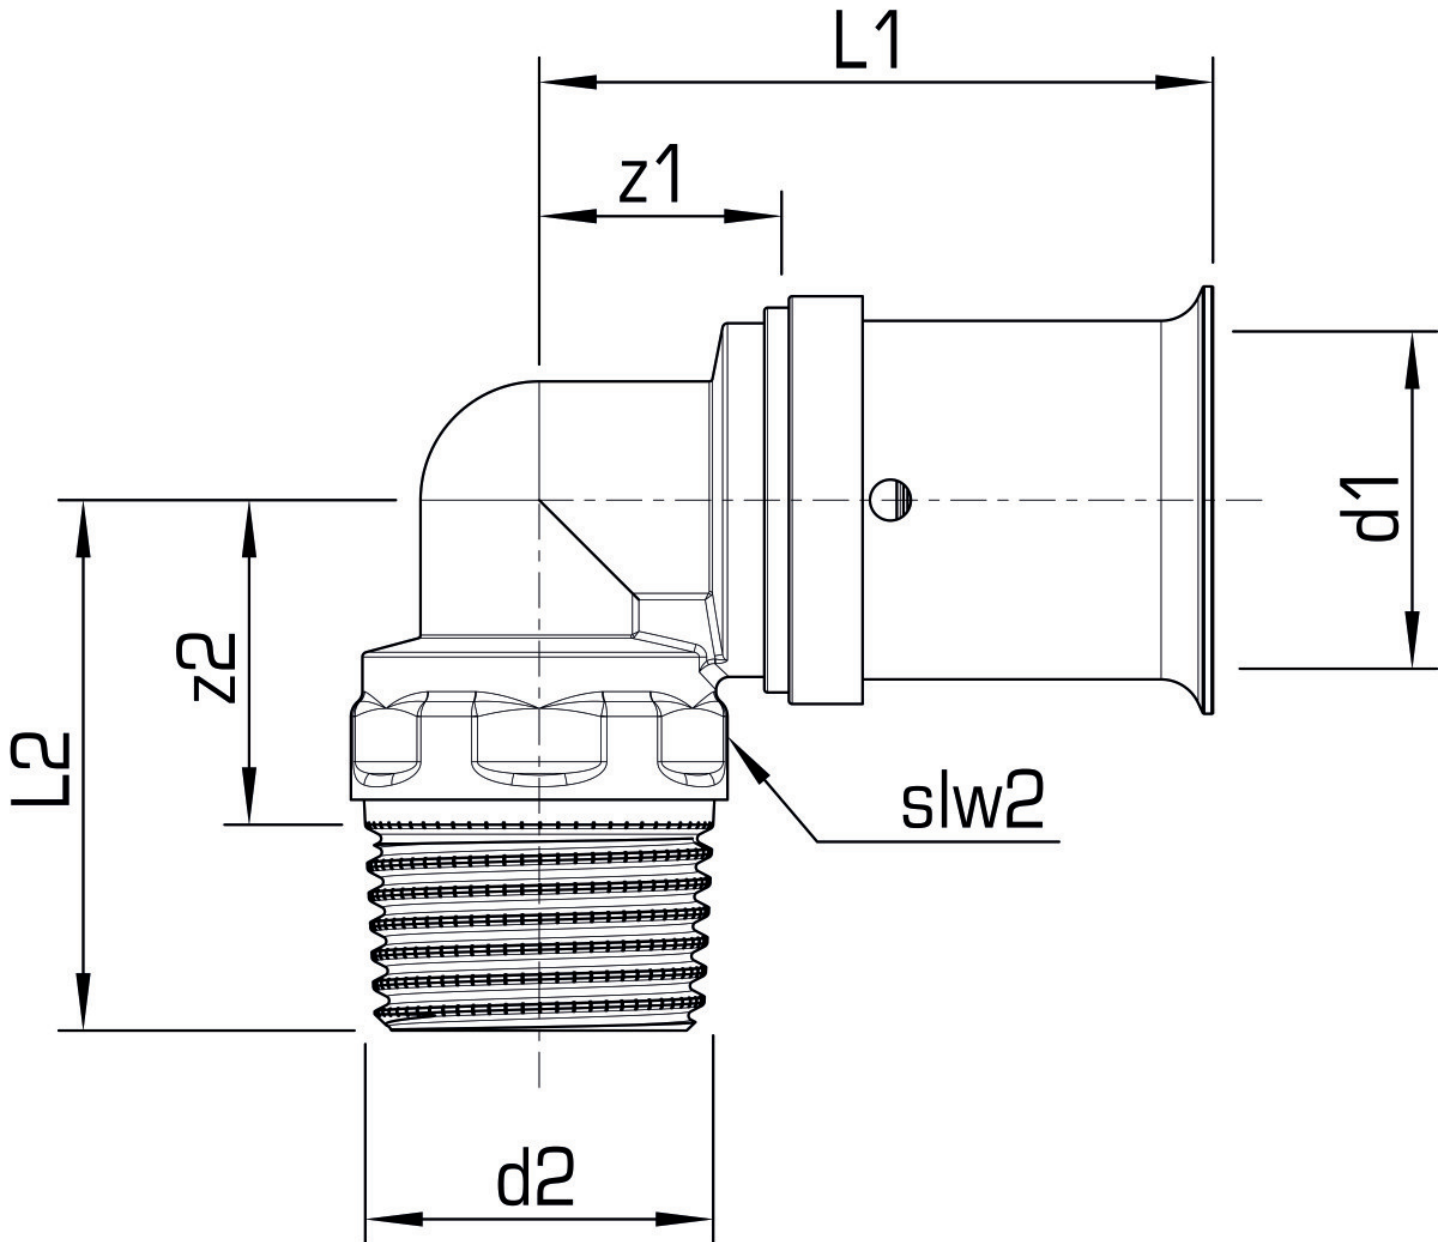

KELOX

KMU460C KELOX-ULTRAX - COPPER screw elbow adapter with male thread 16x15/1/2"

71213B02

Areas of application

Press-fit adapter elbow with male thread made of brass incl. support sleeves with O-rings and stainless steel press-fit sleeves for adapting to copper pipes; supplied without copper pipe union "leak before pressed"

Specifications

Article information

port 1	Pressmuffe
port 2	Außengewinde zylindrisch BSPP (ISO 228-1)
execution	1-part
design	Bogen
angle	90 °
press contour	U

Technical properties

maximum working pressure at 20 ° C	10
------------------------------------	----

Product information

VPE1	10,00 SA1
VPE2	200,00 KT1
weight	0,069 KGM
text	KELOX-ULTRAX - COPPER screw elbow adapter with male thread
INTRNR	74122000
main material group	KELOX
material group	KELOX-ULTRAX metal fittings
code	KMU460C

Art. No	label	d2	d1 mm	L1 mm	z1 mm	z2 mm	slw1 mm
71213B02	16x15/1/2"	1/2" (15)	16	38	14	32,5	22