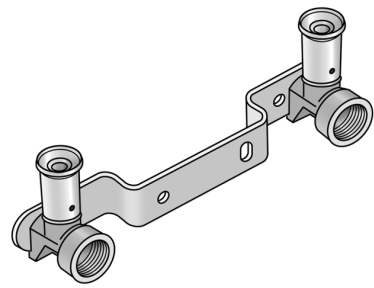

KELOX

KMU485K KELOX-ULTRAX connection set,
shortened 16x1/2" 15cm

74268B02

Areas of application

KELOX connection set with KMU480K wall bracket fitting 90° with metal bar of galvanised steel,
alignment of wall bracket fittings adjustable.

DO NOT screw in threaded pipes and malleable cast iron fittings!

Specifications

Article information

port 1	Pressmuffe
execution	Doppel Brücke

Product information

VPE1	1,00 SA1
VPE2	20,00 KT1
weight	0,370 KGM
text	?KELOX-ULTRAX connection set, shortened
INTRNR	74122000
main material group	KELOX
material group	KELOX-ULTRAX metal fittings
code	KMU485K