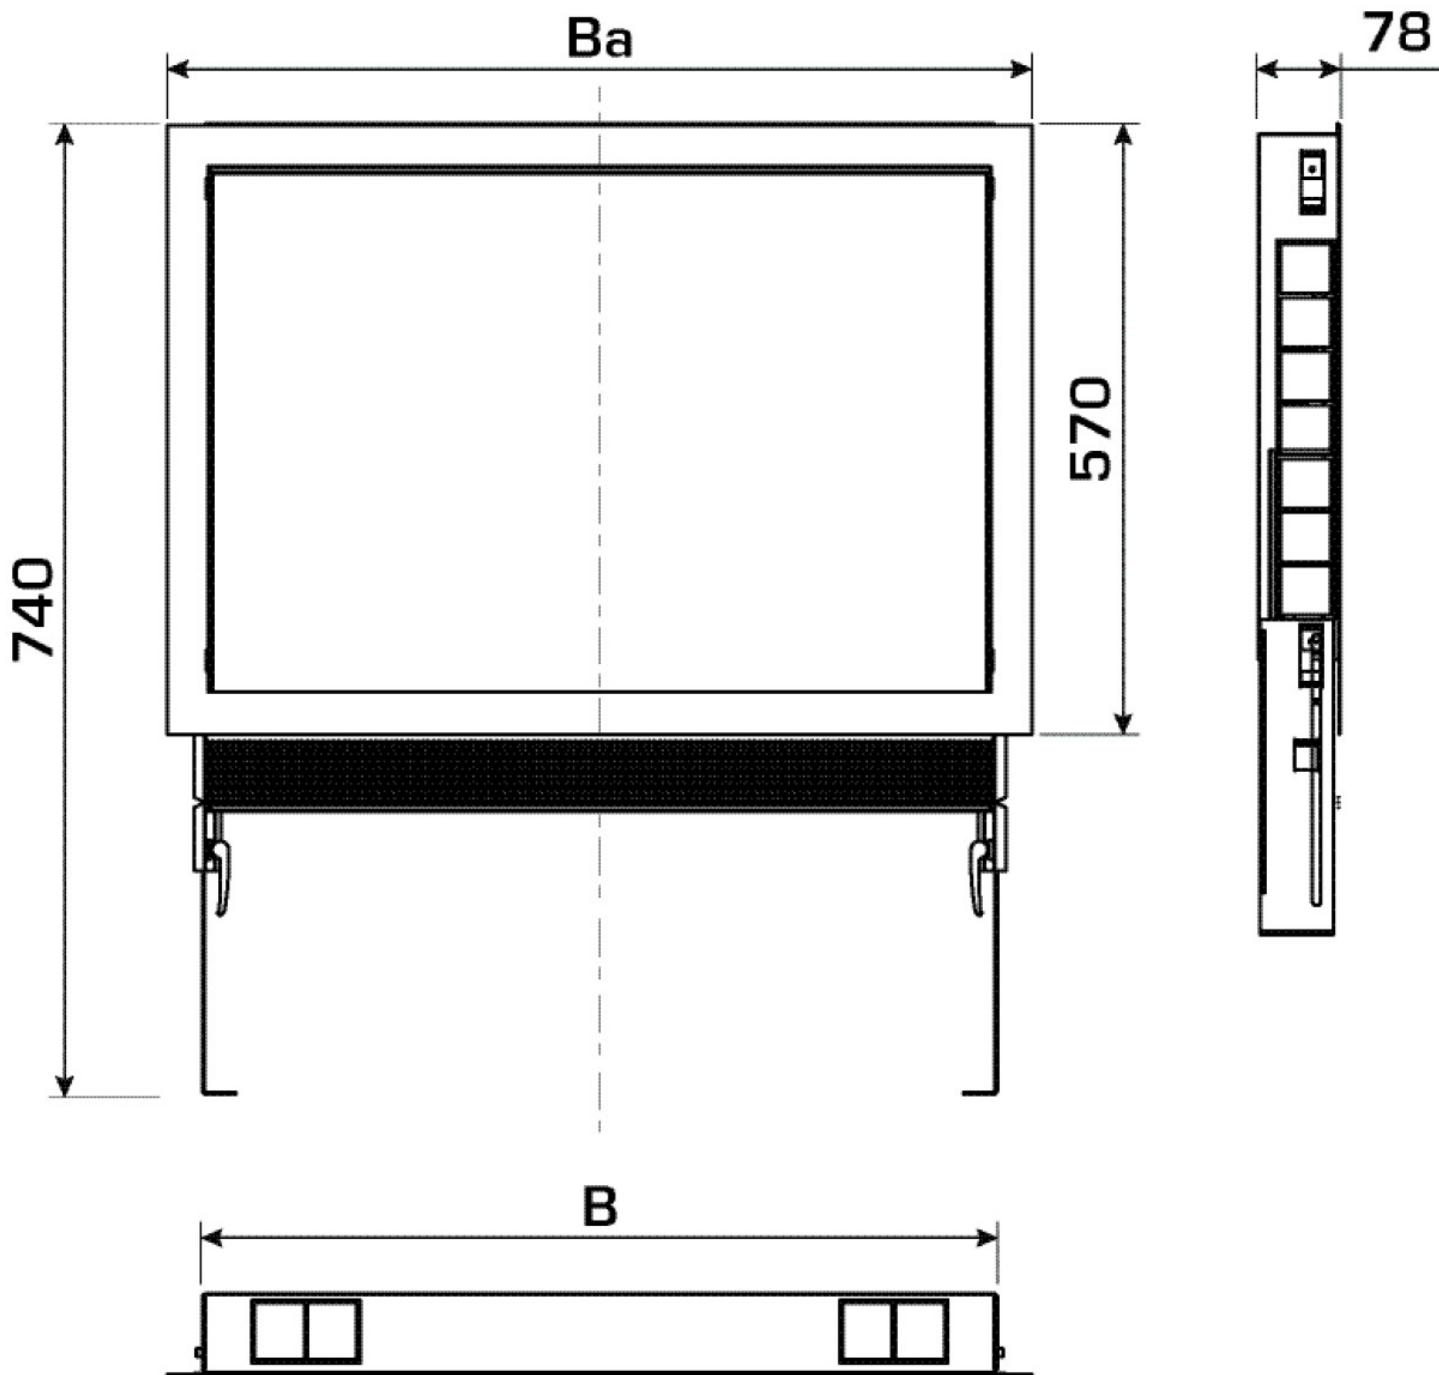

# KELOX<sub>FB</sub>

KM576 KELOX flush-mounted manifold cabinet  
with metal cover 13-15 L: 1350mm SET

9003500

## Areas of application

?Galvanised universal sheet metal cabinet (1mm), can be connected from below or at the side, height-adjustable feet with special length up to 32cm raised floor, plaster trim element below cabinet, including plaster net and plaster protection for inside the cabinet protruding on the plaster trim element, including manifold brackets, galvanised lockable front doors and frame, powder-coated. Space for straight or 90° connection sets KM593E. Number of manifold outlets matched to KMU590E, KMP590E, KMP590Z and KMP590D FB stainless steel manifolds!

Colour: white (RAL 9016)

Cabinet depth: 75mm

Installation height: 630mm above finished floor

**KE KELIT GmbH**

A 4020 Linz, Ignaz-Mayer-Straße 17, Austria, Europe

**PHONE** +43 (0) 50 779 **E-MAIL** [office@kekelit.com](mailto:office@kekelit.com)

## Product information

**VPE1** 1,00 KT1

**VPE2** 10,00 PAL

**weight** 19,700 KGM

**text** KELOX flush-mounted manifold cabinet with metal cover

**INTRNR** 84818099

**code** KM576

Art. No	label	t mm
9003500	13-15 L: 1350mm SET	78