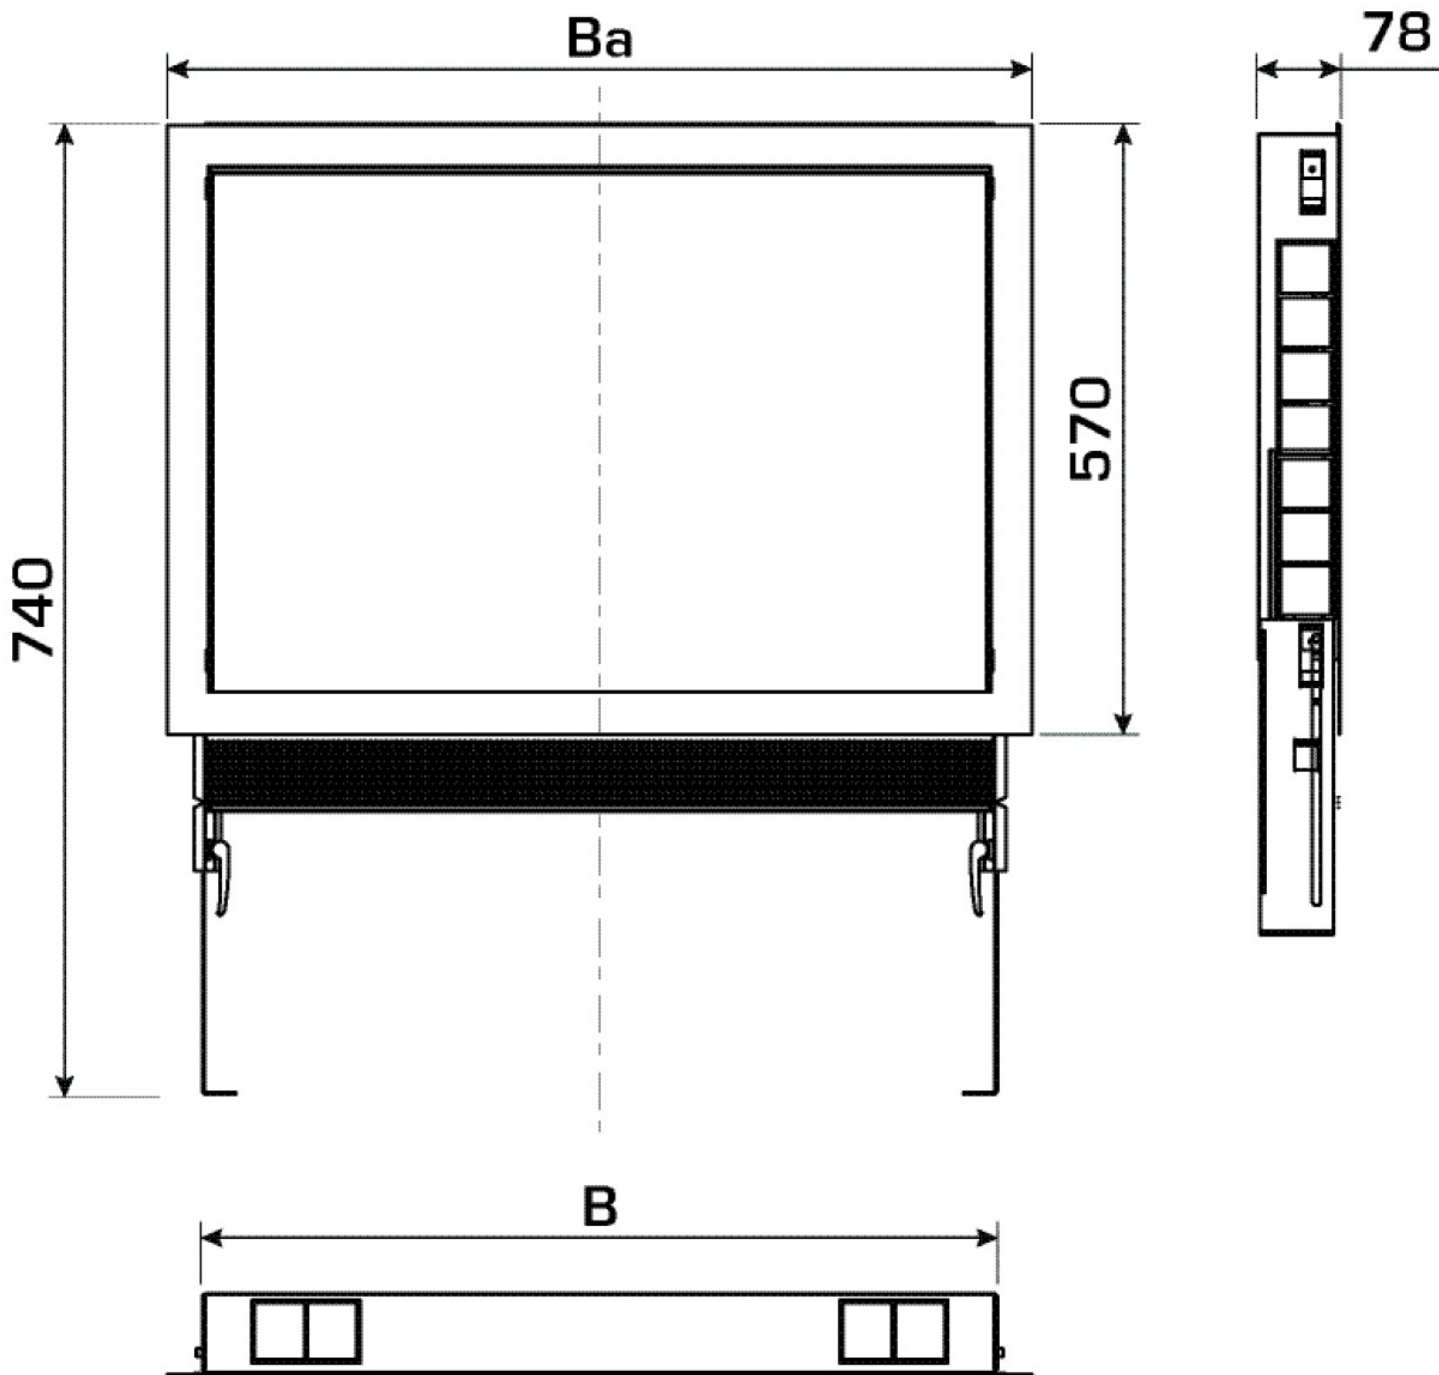

KELOX_{FB}

KM576SB KELOX manifold cabinet modesty panel for plaster trim 1-4/70

9003220

Areas of application

Optional modesty panel in white for KM576 KELOX distribution cabinet with metal cover as replace for the plaster trim element for retrofitting, height 85mm

Specifications

Article information

colour 9010

Product information

VPE1 1,00 KT1

weight 1,100 KGM

text KELOX manifold cabinet modesty panel for plaster trim

INTRNR 84818099

code KM576SB

Art. No	label
9003220	1-4/70