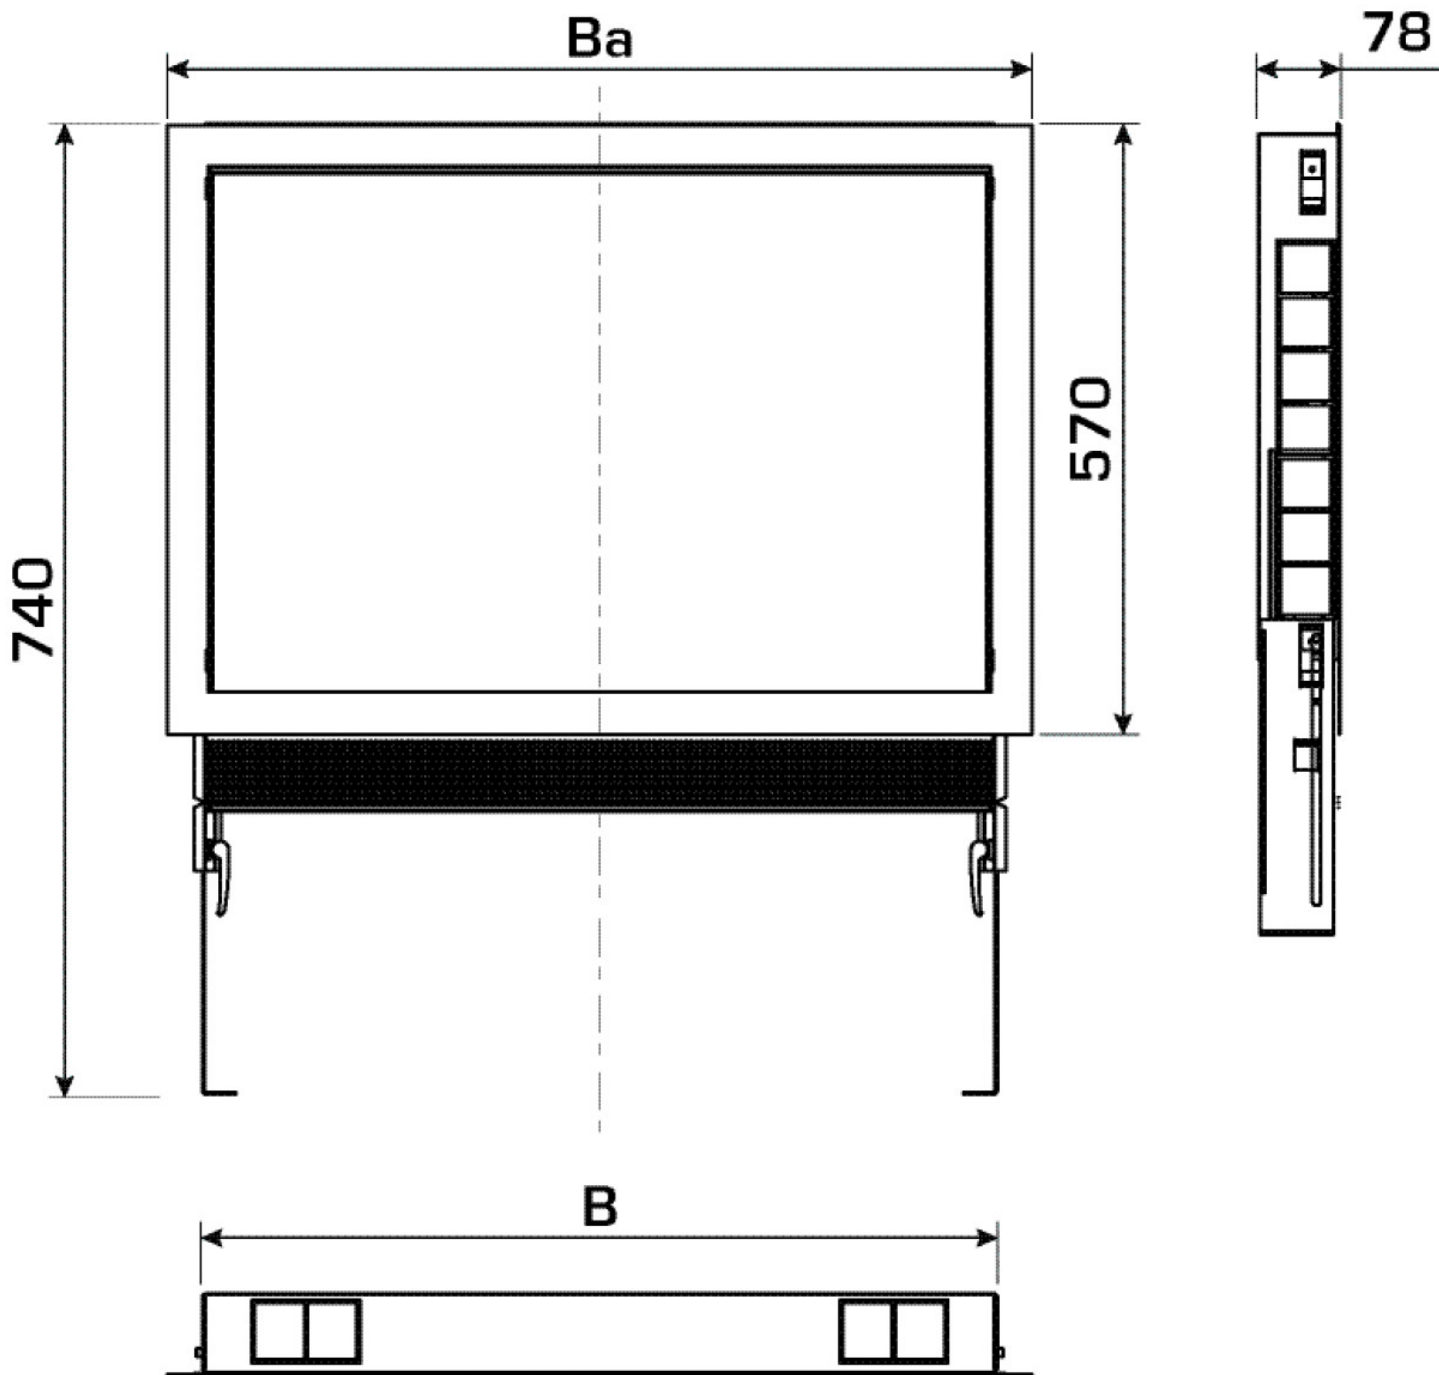

# KELOX<sub>FB</sub>

KM576SB KELOX manifold cabinet modesty panel for plaster trim 5-8/70

9003320

## Areas of application

Optional modesty panel in white for KM576 KELOX distribution cabinet with metal cover as replace for the plaster trim element for retrofitting, height 85mm

## Article information

**colour** 9010

## Product information

**VPE1** 1,00 KT1

**weight** 1,400 KGM

**text** KELOX manifold cabinet modesty panel for plaster trim

**INTRNR** 84818099

**code** KM576SB

Art. No	label
9003320	5-8/70