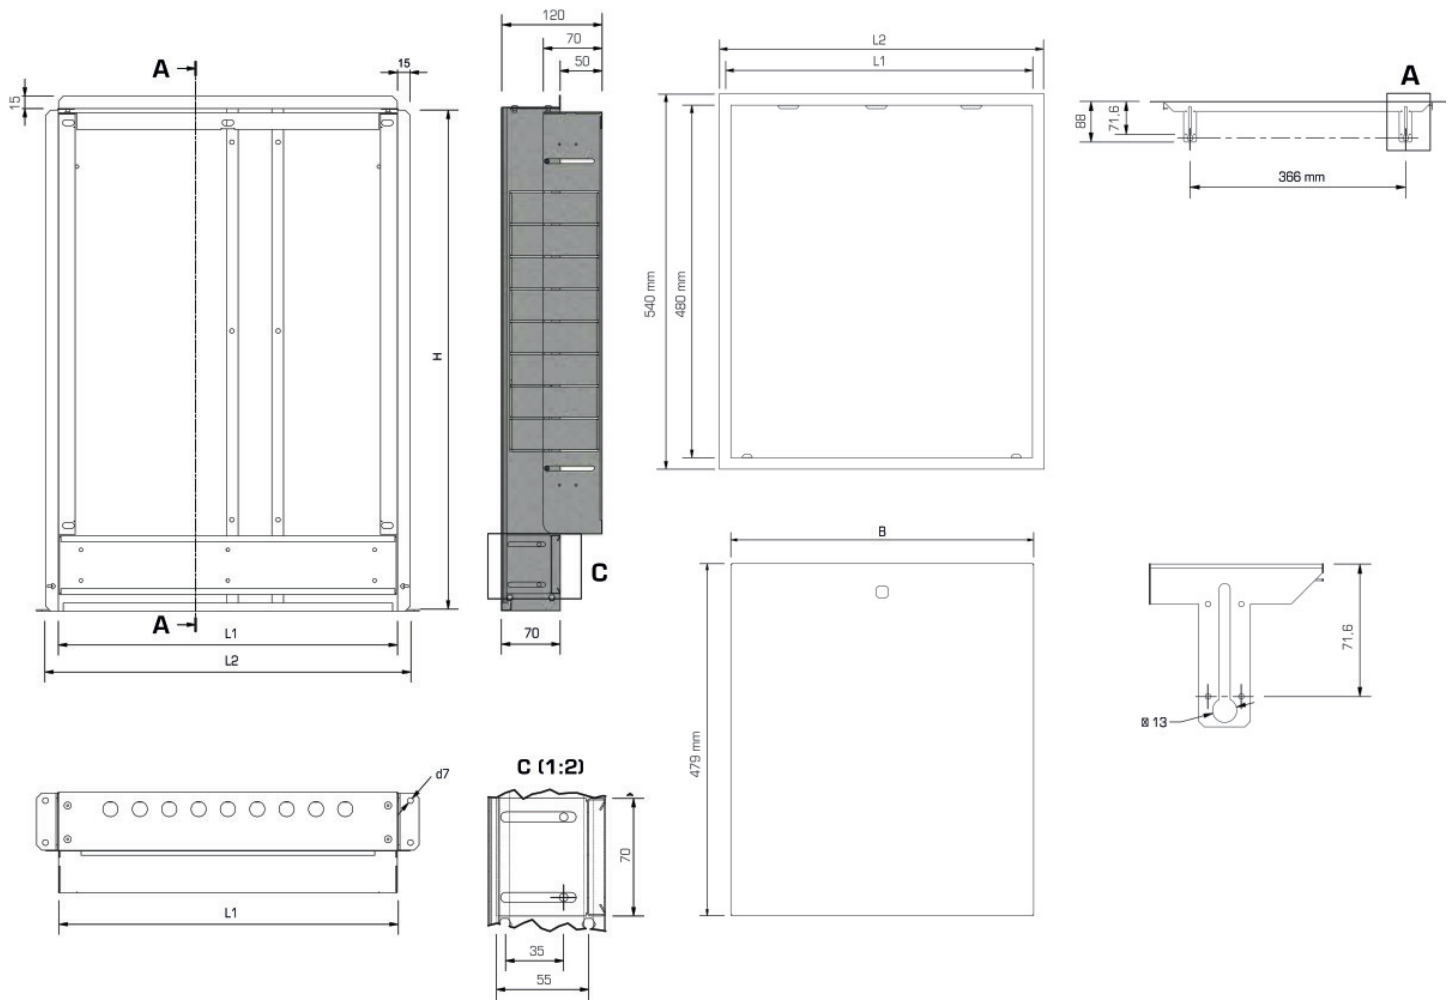

KELOX_{FB}

KM577 KELOX flush-mounted manifold cabinet with metal cover 1-2 L: 400mm SET

9001530

Areas of application

Galvanised universal steel housing with telescopic pull-out frame; can be connected from below or at the side; height-adjustable feet; plaster trim element below cabinet, including plaster net and plaster protection for inside the cabinet protruding by 60mm on the plaster trim element; including manifold brackets, galvanised lockable front doors and frame, powder-coated, cylinder lock can be retrofitted. Space for straight or 90° connection sets KM593E as well as KM591E 90° elbow taken into account. Number of manifold outlets matched to KMU590E KMP590E KELOX-ULTRAX FB stainless steel manifolds!

Colour: white (RAL 9010)

Cabinet depth: 70 - 120mm

KE KELIT GmbH

A 4020 Linz, Ignaz-Mayer-Straße 17, Austria, Europe

PHONE +43 (0) 50 779 E-MAIL office@kekelit.com

www.kekelit.com

Installation height: 600mm above finished floor

Height: 90mm

KE KELIT GmbH

A 4020 Linz, Ignaz-Mayer-Straße 17, Austria, Europe

PHONE +43 (0) 50 779 **E-MAIL** office@kekelit.com

www.kekelit.com

Specifications

Article information

colour 9010

Product information

VPE1 1,00 KT1

weight 6,000 KGM

text KELOX flush-mounted manifold cabinet with metal cover

INTRNR 84818099

code KM577

| Art. No | label | t mm |
|---------|------------------|------|
| 9001530 | 1-2 L: 400mm SET | 120 |