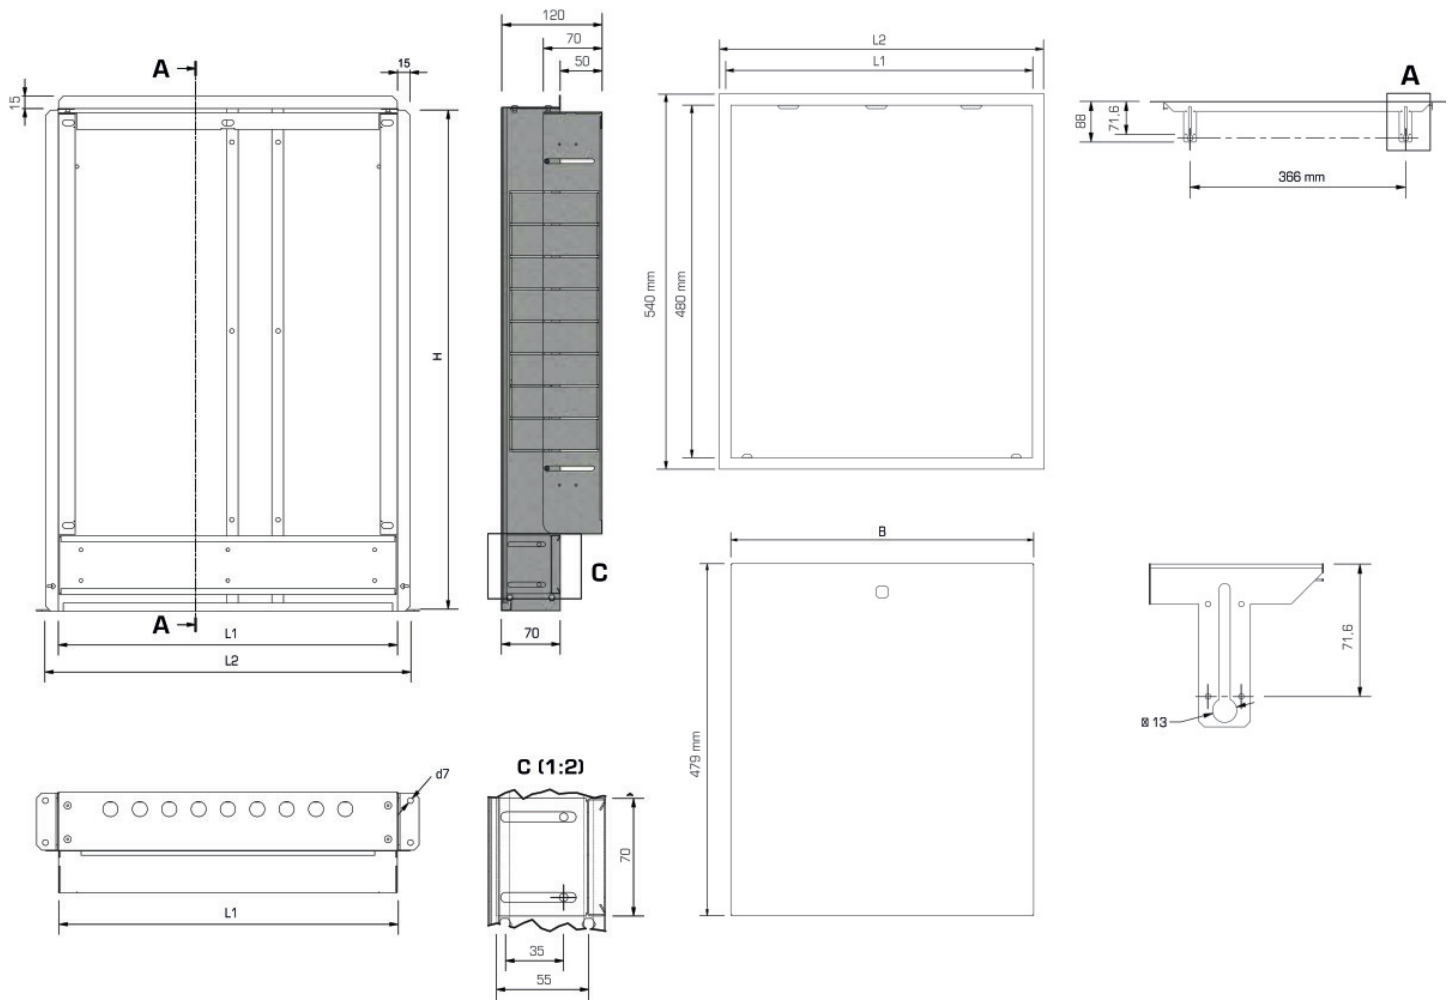

### Areas of application

Galvanised universal steel housing with telescopic pull-out frame; can be connected from below or at the side; height-adjustable feet; plaster trim element below cabinet, including plaster net and plaster protection for inside the cabinet protruding by 60mm on the plaster trim element; including manifold brackets, galvanised lockable front doors and frame, powder-coated, cylinder lock can be retrofitted. Space for straight or 90° connection sets KM593E as well as KM591E 90° elbow taken into account. Number of manifold outlets matched to KMU590E KMP590E KELOX-ULTRAX FB stainless steel manifolds!

## Product information

**VPE1** 1,00 KT1

**weight** 7,100 KGM

**text** KELOX flush-mounted manifold cabinet with metal cover

**INTRNR** 84818099

**code** KM577

Art. No	label	t mm
9001630	3-6 L: 600mm SET	120