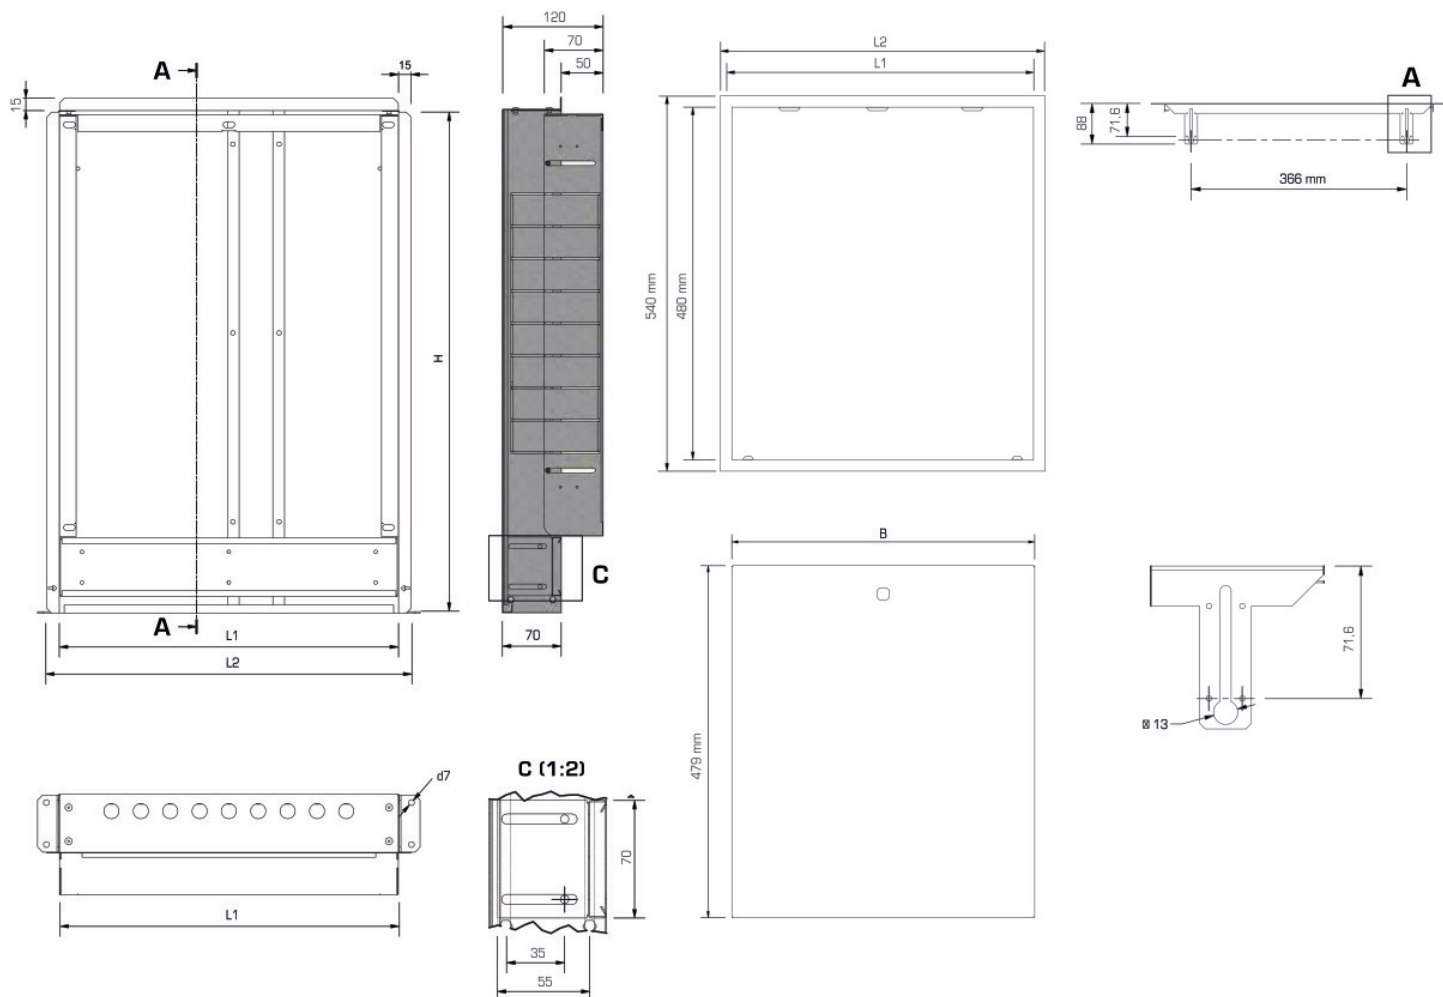

KELOX_{FB}

KM577 KELOX flush-mounted manifold cabinet with metal cover 10-13 L: 1000mm SET

9001830

Areas of application

Galvanised universal steel housing with telescopic pull-out frame; can be connected from below or at the side; height-adjustable feet; plaster trim element below cabinet, including plaster net and plaster protection for inside the cabinet protruding by 60mm on the plaster trim element; including manifold brackets, galvanised lockable front doors and frame, powder-coated, cylinder lock can be retrofitted. Space for straight or 90° connection sets KM593E as well as KM591E 90° elbow taken into account. Number of manifold outlets matched to KMU590E KMP590E KELOX-ULTRAX FB stainless steel manifolds!

Colour: white (RAL 9010)

Cabinet depth: 70 - 120mm

KE KELIT GmbH

A 4020 Linz, Ignaz-Mayer-Straße 17, Austria, Europe

PHONE +43 (0) 50 779 E-MAIL office@kekelit.com

www.kekelit.com

Installation height: 600mm above finished floor

Height: 90mm

KE KELIT GmbH

A 4020 Linz, Ignaz-Mayer-Straße 17, Austria, Europe

PHONE +43 (0) 50 779 **E-MAIL** office@kekelit.com

www.kekelit.com

Specifications

Article information

colour 9010

Product information

VPE1 1,00 KT1

weight 12,700 KGM

text KELOX flush-mounted manifold cabinet with metal cover

INTRNR 84818099

code KM577

Art. No	label	t mm
9001830	10-13 L: 1000mm SET	120