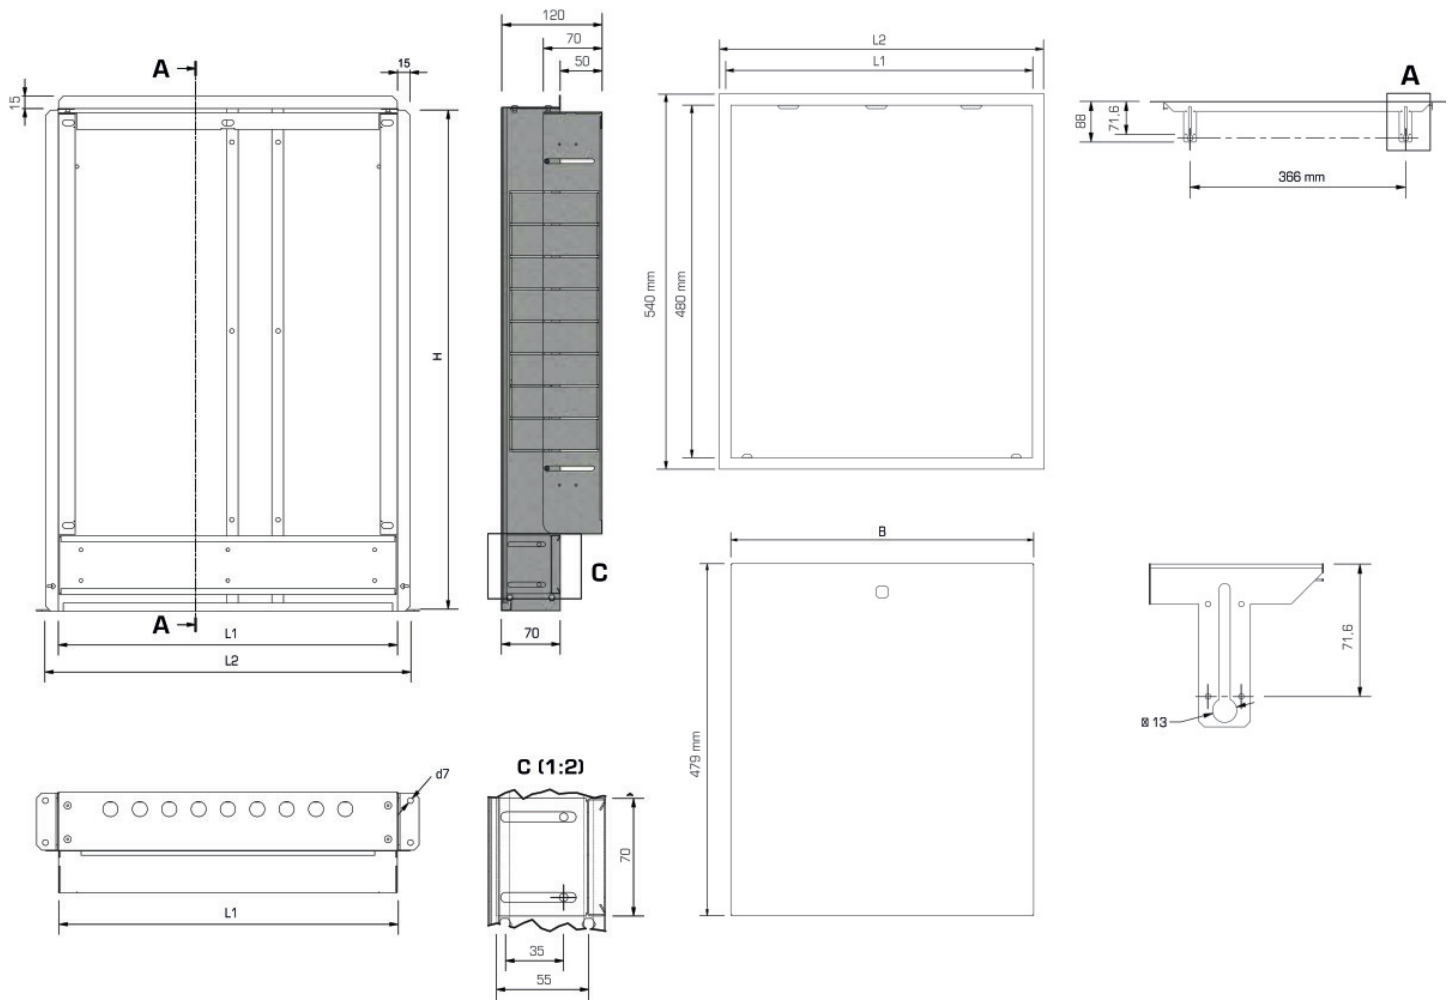

KELOX_{FB}

KM577 KELOX flush-mounted manifold cabinet with metal cover Special size L: 1200mm SET

9001930

Areas of application

Galvanised universal steel housing with telescopic pull-out frame; can be connected from below or at the side; height-adjustable feet; plaster trim element below cabinet, including plaster net and plaster protection for inside the cabinet protruding by 60mm on the plaster trim element; including manifold brackets, galvanised lockable front doors and frame, powder-coated, cylinder lock can be retrofitted. Space for straight or 90° connection sets KM593E as well as KM591E 90° elbow taken into account. Number of manifold outlets matched to KMU590E KMP590E KELOX-ULTRAX FB stainless steel manifolds!

Colour: white (RAL 9010)

Cabinet depth: 70 - 120mm

KE KELIT GmbH

A 4020 Linz, Ignaz-Mayer-Straße 17, Austria, Europe

PHONE +43 (0) 50 779 E-MAIL office@kekelit.com

www.kekelit.com

Installation height: 600mm above finished floor

Height: 90mm

KE KELIT GmbH

A 4020 Linz, Ignaz-Mayer-Straße 17, Austria, Europe

PHONE +43 (0) 50 779 **E-MAIL** office@kekelit.com

www.kekelit.com

Specifications

Article information

colour 9010

Product information

VPE1 1,00 KT1

weight 14,900 KGM

text KELOX flush-mounted manifold cabinet with metal cover

INTRNR 84818099

code KM577

Art. No	label	t mm
9001930	Special size L: 1200mm SET	120