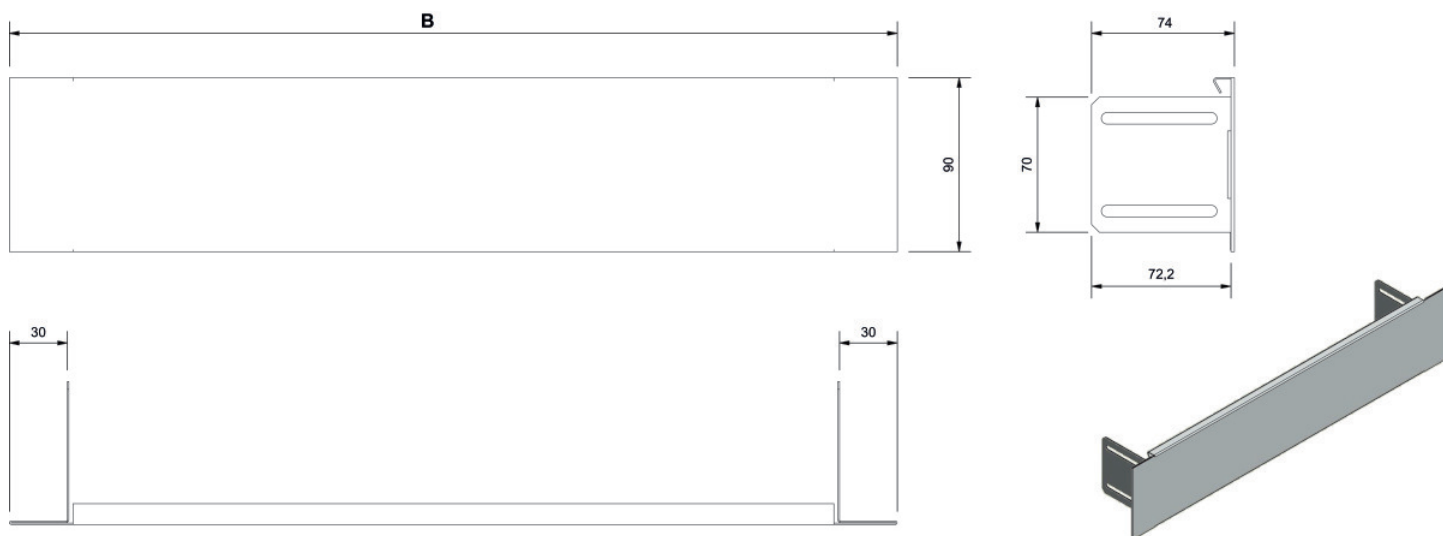

KELOX_{FB}

KM577SB KELOX flush-mounted manifold cabinet modesty panel for plaster trim 7-9/90

1002741

Areas of application

Screed modesty panel, powder-coated (RAL 9010)

Length: coordinated with cabinet length

Specifications

Article information

colour 9010

Product information

VPE1 1,00 KT1

weight 0,700 KGM

text KELOX flush-mounted manifold cabinet modesty panel for plaster trim

INTRNR 84818099

code KM577SB

Art. No

label

t mm

1002741

7-9/90

20