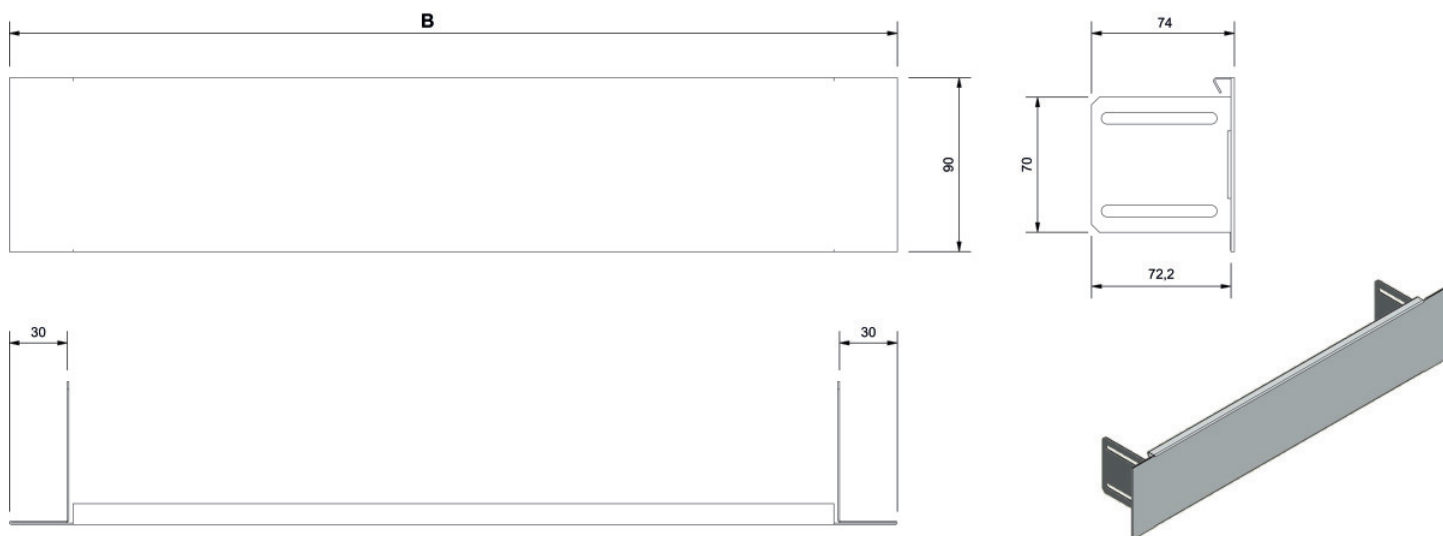

## Product information

VPE1 1,00 KT1

weight 0,900 KGM

text KELOX flush-mounted manifold cabinet modesty panel for plaster trim

INTRNR 84818099

code KM577SB

Art. No	label	t mm
1002841	10-13/90	20