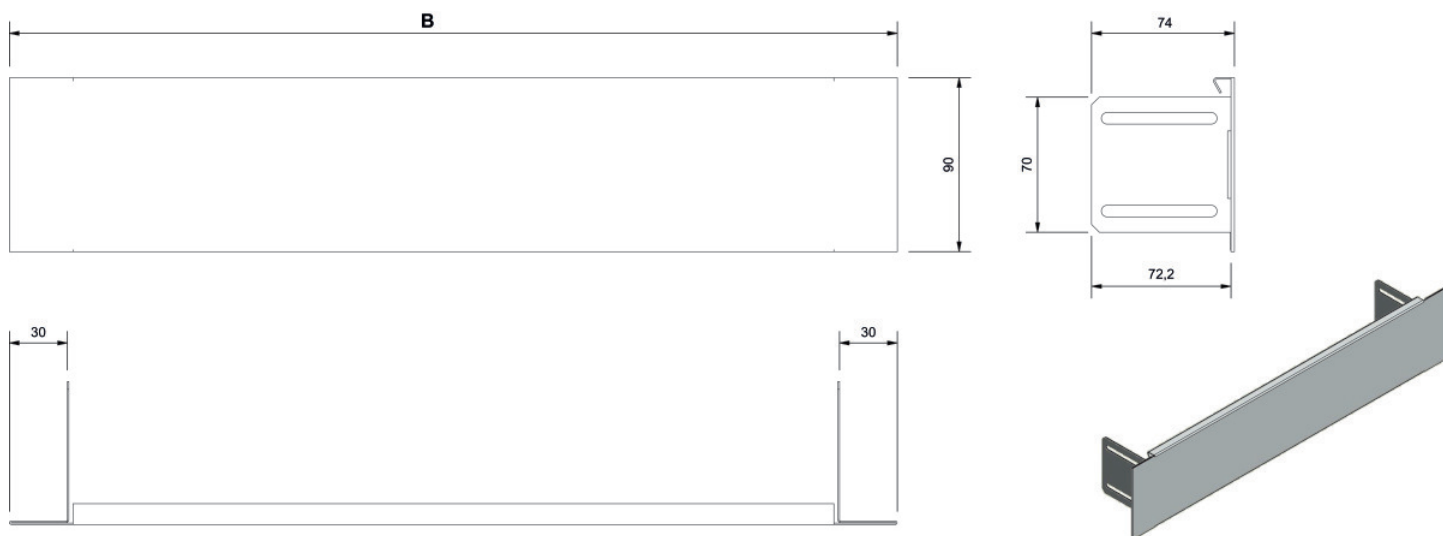

KELOX_{FB}

KM577SB KELOX flush-mounted manifold cabinet modesty panel for plaster trim 1260/90

1002941

Areas of application

Screed modesty panel, powder-coated (RAL 9010)

Length: coordinated with cabinet length

Specifications

Article information

colour 9010

Product information

VPE1 1,00 KT1

weight 1,000 KGM

text KELOX flush-mounted manifold cabinet modesty panel for plaster trim

INTRNR 84818099

code KM577SB

Art. No	label	t mm
1002941	1260/90	20