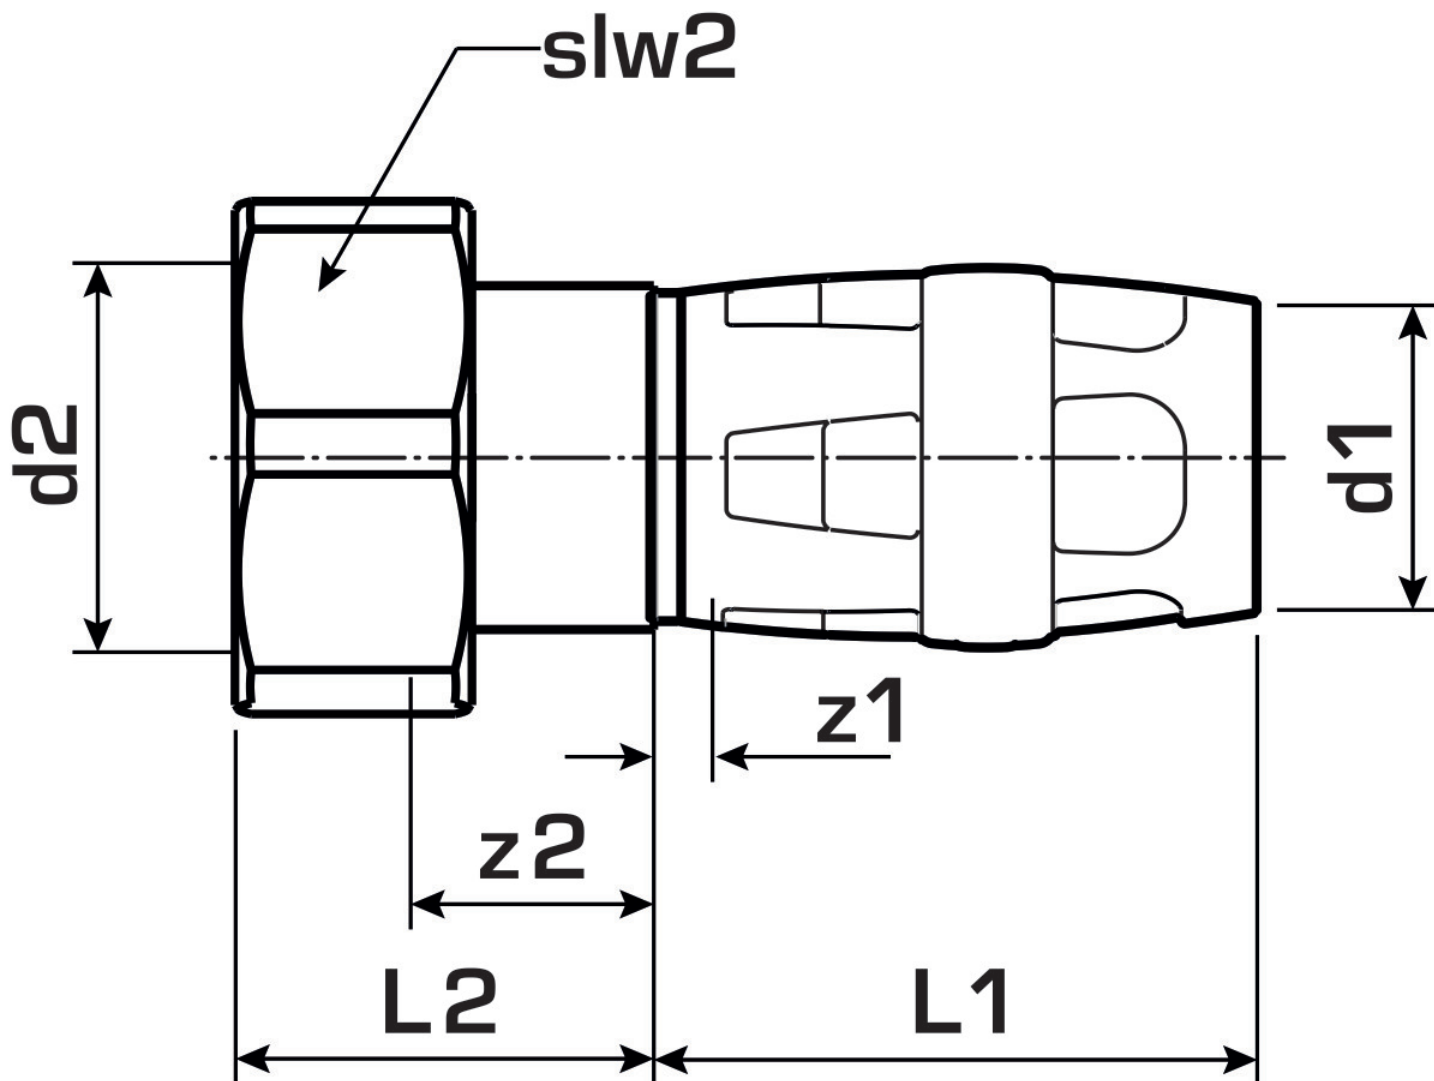

## Article information

port 1	Plug-in
port 2	Female thread cylindrical BSPT-Rp (ISO 7-1)
design	Straight

Art. No	label	d2	d1 mm	L1 mm	L2 mm	z1 mm	z2 mm	slw2 mm
730203E04	25x3/4"	3/4" (20)	25	43	29	4	18	30