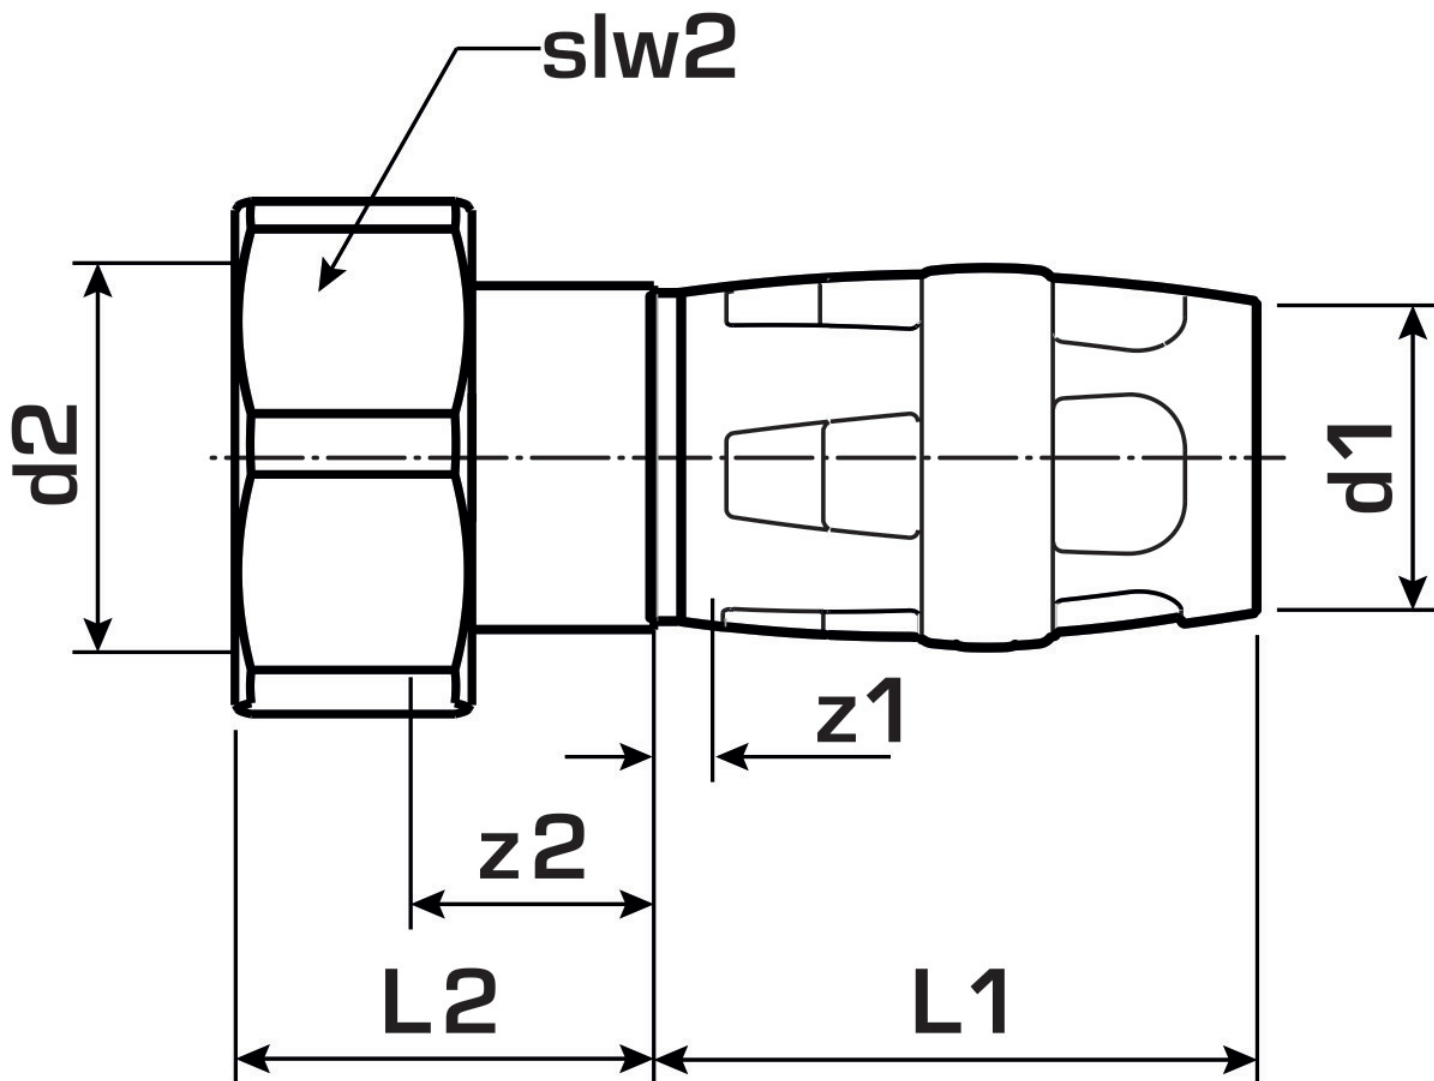

Art. No	label	d2	d1 mm	L1 mm	L2 mm	z1 mm	z2 mm	slw2 mm
730203F04	32x3/4"	3/4" (20)	32	43	35	4	21	30